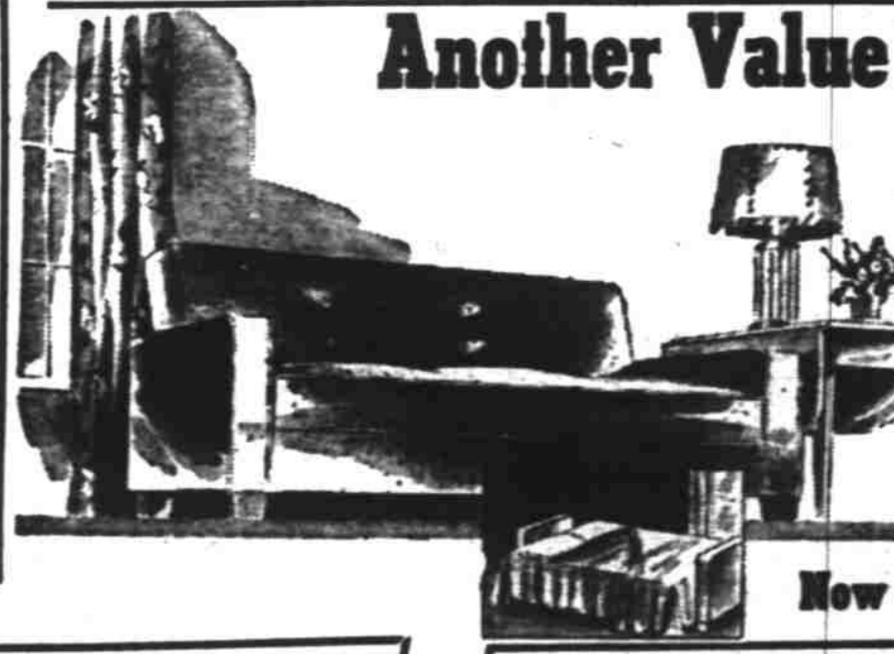

WARDROBES

Regular 12.50. Reduced to only **7⁹⁵**
Ideal for extra storage. Suitable for any rooms. Lots of space.

Cricket Chairs

Regular 15.75. Reduced to only **9⁹⁵**
Hardwood maple. Removable seat and back. Bright, durable fabrics.

Chrome Dinette Sets

Regular 8.95. Reduced to only **4⁹⁵**
Excellent quality. Sturdy construction. Durable covers.

For Friendly Credit

Free Pickup & Delivery
Call **HOGG BROS** 260
Salem 9149 Furniture and Appliances State St. Salem