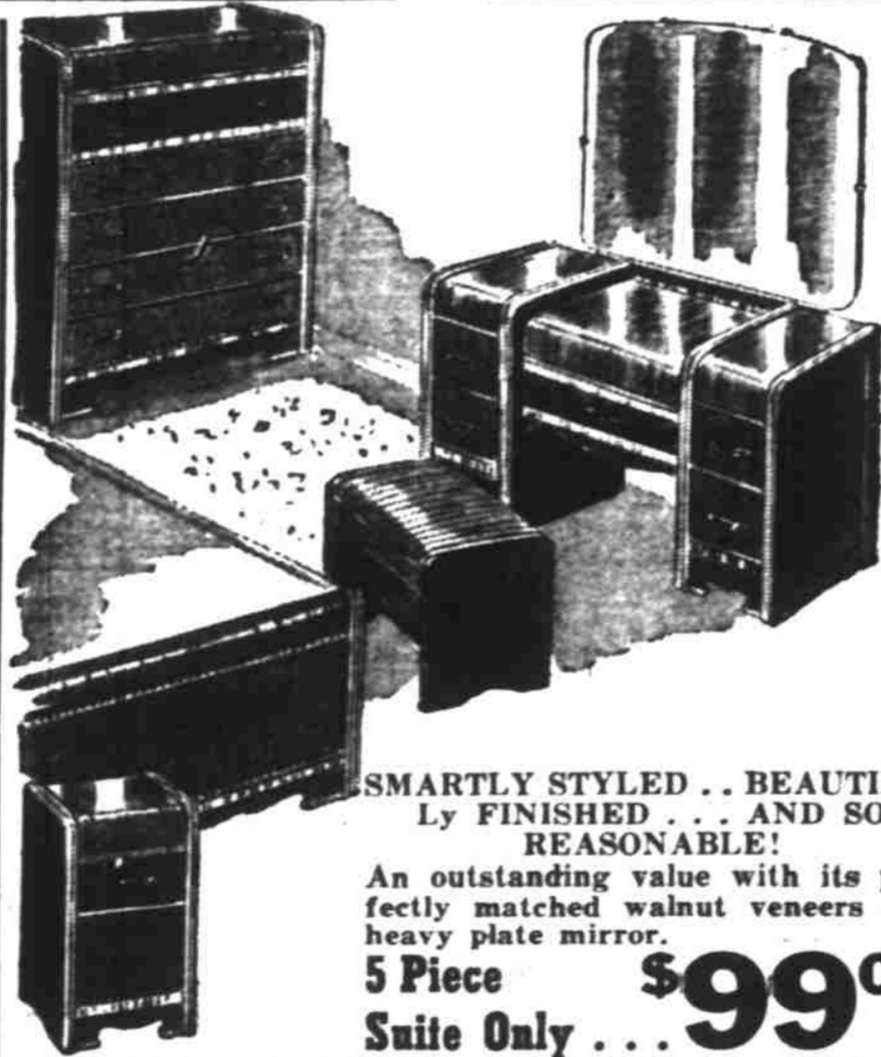

SMARTLY STYLED... BEAUTIFULLY FINISHED... AND SO REASONABLE!

An outstanding value with its perfectly matched walnut veneers and heavy plate mirror.

5 Piece **99⁰⁰**
Suite Only... **99⁰⁰**

5 Pieces Consist of Bed, Chest, Vanity, Night Stand and Bench

Sensational Values

Davenport and Matching Chair

2 Pieces Only... **149⁵⁰**