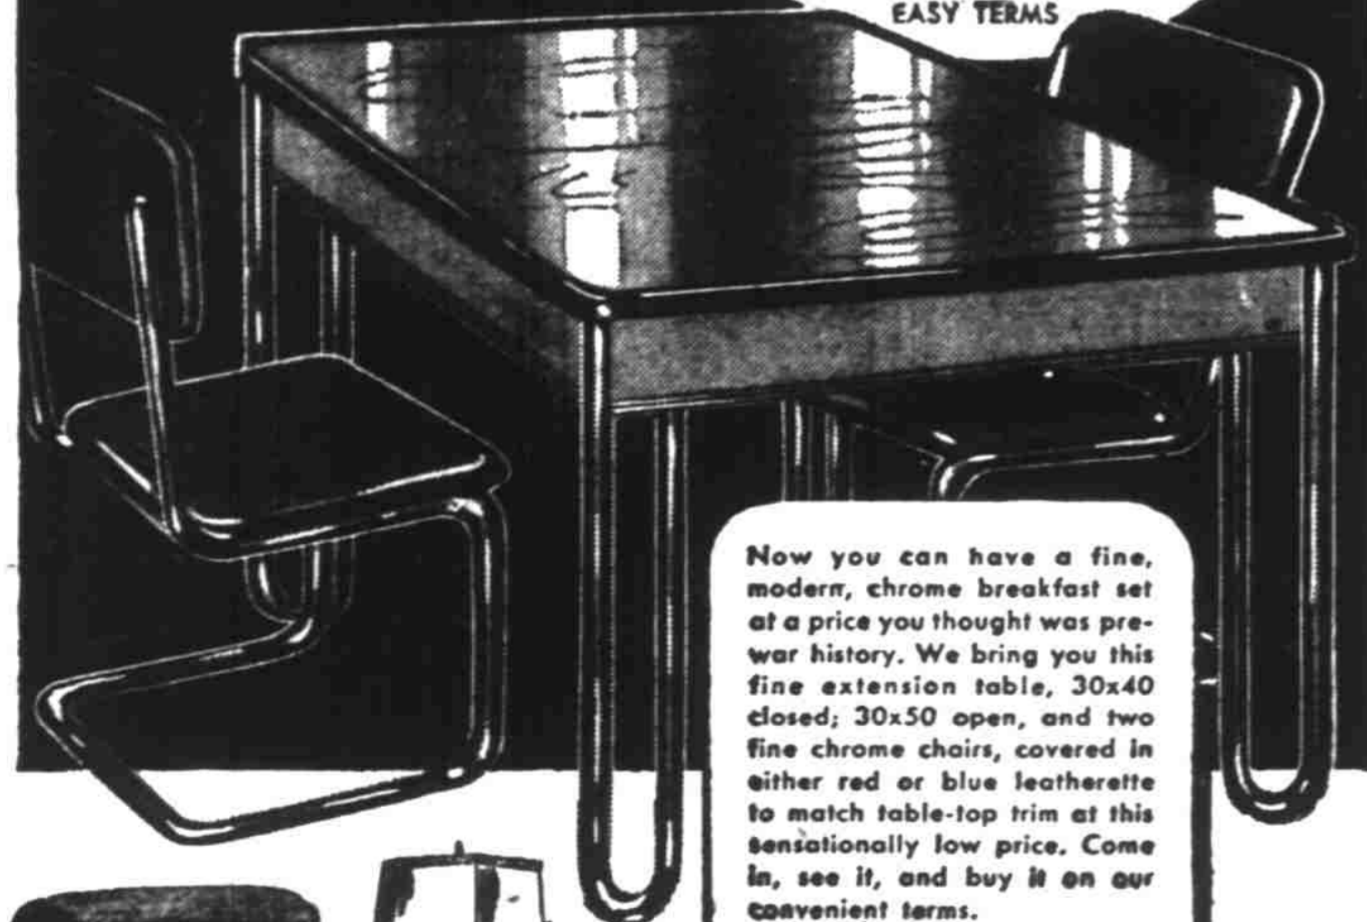

Organization Policy

Another milestone of achievement and service will be celebrated this year by the firm of Hogg Brothers.

To conform with the trends of the present and the future the policy of Hogg Brothers shall continue their honest devotion in the vast friendship that provides the source of success and progress for which the firm so gratefully is thankful.

The Hogg brothers more than ever feel their responsibility to their country, state and community. Because of the prevailing circumstances of international and national affairs it is vitally necessary that they as citizens must continue to render more and more unselfish service toward carrying on and securing the American way of life.

To confirm the policy of Hogg Brothers price tags throughout the stores still carry their original slogan: "We Are Not Satisfied Unless Our Customers Are."

FLOOR LAMPS

Now Only **9⁹⁵**
A real value in an excellent quality lamp. Lamps have weighted bases. Choice of shades.

LAWN CHAIRS

Regular 10.95. Now only **4⁹⁵**
Hardwood frames, attractive, durable cover. Foot-rest and canopy are included.

BED SPRING

Regular 12.50. Reduced to only **9⁹⁵**
Full or twin size. Resilient coil spring. Rust resisting.

Innerspring Mattress

Regular 29.95. Reduced to only **19⁹⁵**
Full spring construction. Heavy durable ticking. Sturdy. Durable.

LOOK AT THIS VALUE!

CHROME Breakfast Set

EXTENSION TABLE AND 2 CHROME CHAIRS... **29⁹⁵**

EASY TERMS

Now you can have a fine, modern, chrome breakfast set at a price you thought was pre-war history. We bring you this fine extension table, 30x40 closed; 30x50 open, and two fine chrome chairs, covered in either red or blue leatherette to match table-top trim at this sensationally low price. Come in, see it, and buy it on our convenient terms.

Table legs and chairs are chrome-plated steel for long life.

Big Rocker Value!

Swing Rocker **29⁹⁵**
Priced at Only... **29⁹⁵**

Restful high back and soft lounging spring filled interior for superb rocking comfort. Handsomely designed and expertly tailored. Choice of color.