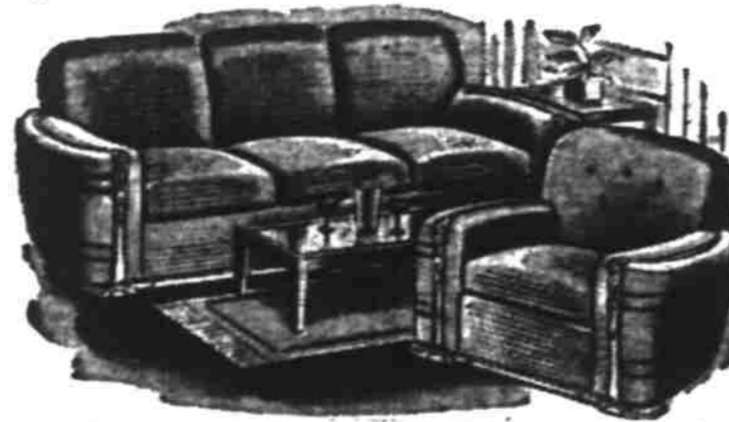

Custom Built, 5 year guarantee. Large quantity buying enables us to offer you this exceptional value. A fine upholstered living room suite with quality spring construction throughout. Your choice of color.

Come in! See the New **Frigeidaire** AUTOMATIC Electric Range—