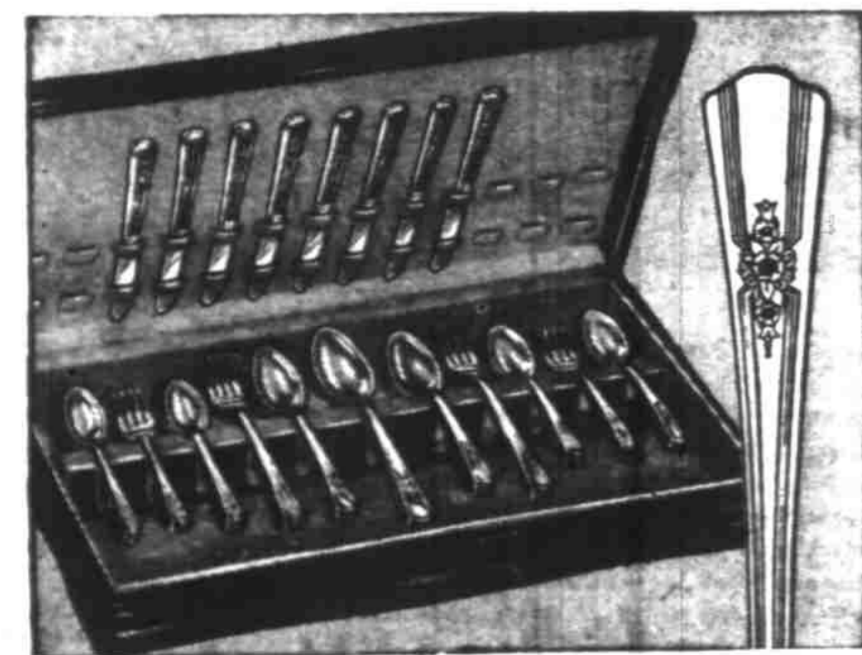

Famous Wm. Rogers AA+ Overlaid Silverplate
28.75

53-pc. Service with Chest
Besides being heavily plated, the perfectly balanced grille style pieces have extra silver at points of greatest wear. AA+ means they contain 75% more silver than standard A1 grade. Standard service for 8, plus oyster forks, leaf tea spoons, butter knives. Choice of patterns.