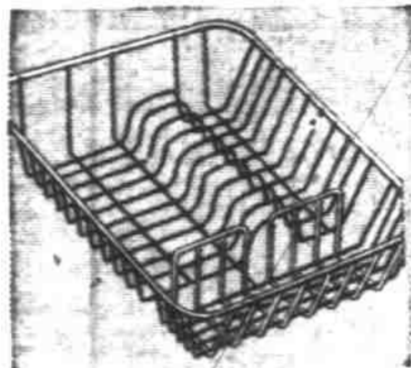

Wire Dish Drainer
17 1/2 x 13 1/2 Inches **1.87**
Covered with four coats of synthetic rubber. Extra deep, off center plate rack, separate silverware section. Red, white or black.