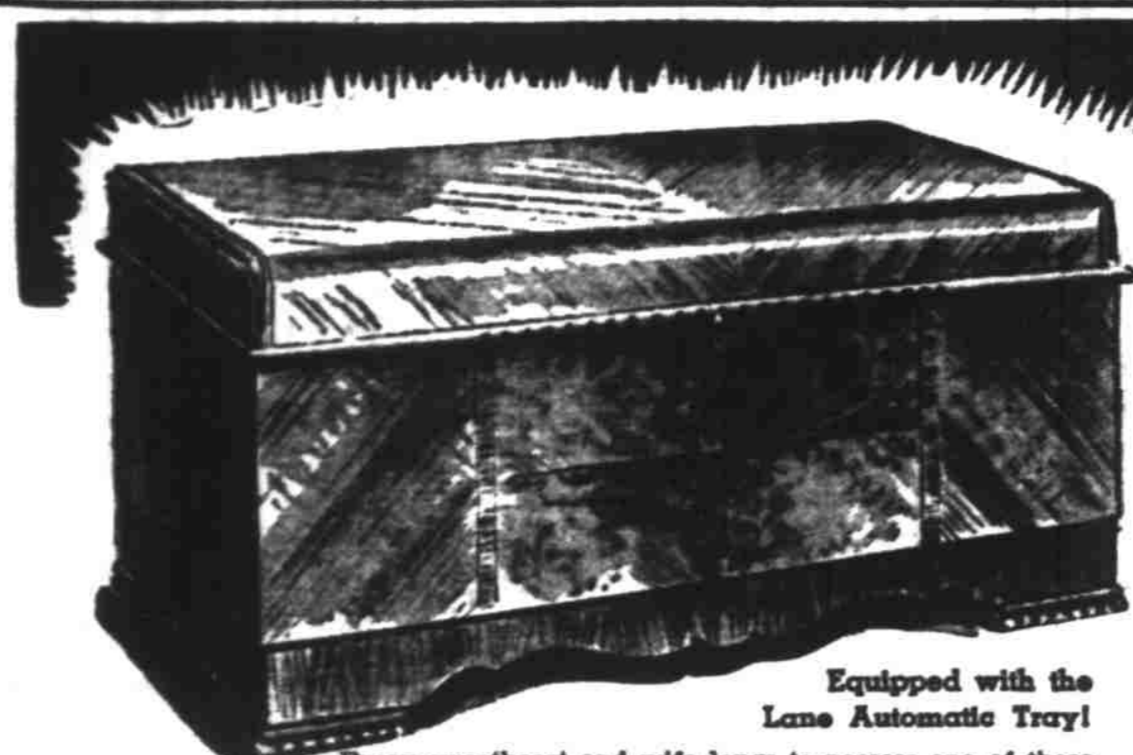

Our Gift to You!

Genuine LANE Cedar Chest Absolutely FREE with a complete

3-ROOM OUTFIT

for only...

$778.00

TAKE UP TO 15 MONTHS TO PAY!

Spring is in the air, and if you're thinking of "feathering your nest" here's your opportunity to obtain an attractive, complete home outfit at surprising low cost, and at the same time, without paying anything extra... you can get one of these breath-takingly lovely nationally advertised cedar chests for your loved one. There will be only a limited number of these outfits available... better get yours early!

Easy Terms

Any room can be purchased separately, but the cedar chest is included only with the complete 3-room outfit!