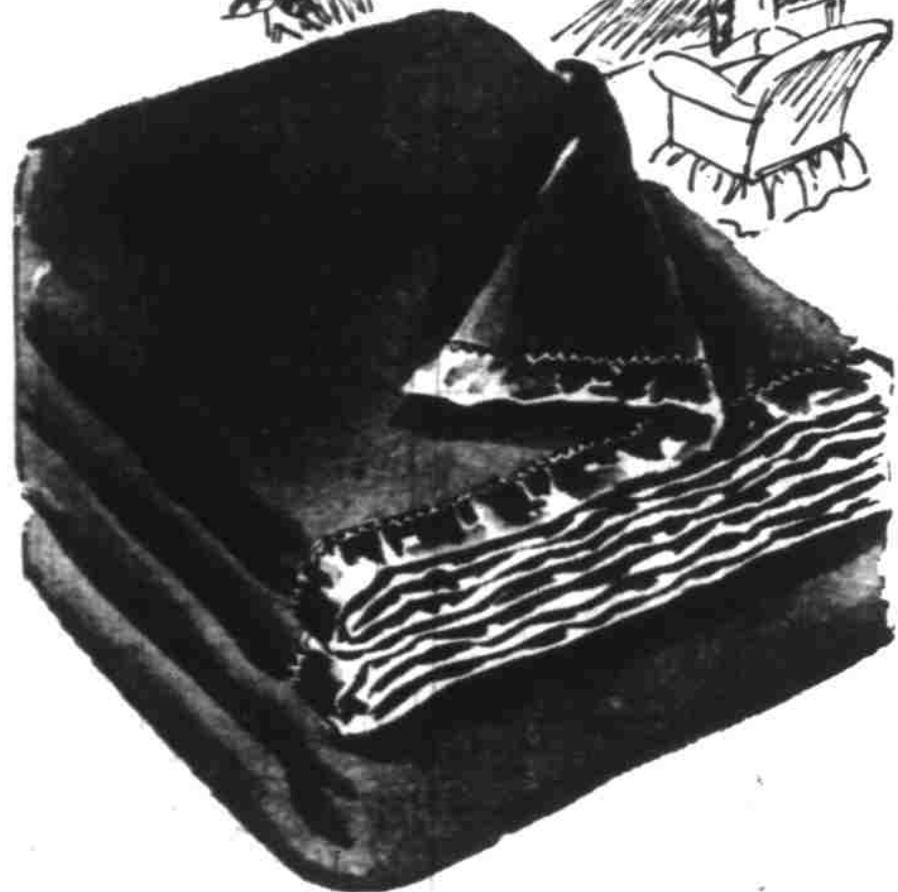

**29c** yd.

Mattress covers, laundry bags, etc! Sew big savings!

Soft, Sturdy, White  
**RAMONA CLOTH**  
**49c** yd.

For uniforms, sportswear, even napkins! 36".

Bleached, Fine Quality  
**CHEESECLOTH**

**45c**

5 yds of soft, fine quality cheesecloth. Boxed. 36".

Bleached, Unhemmed  
**FLOUR SQUARES**

**29c**

30" x 30" size... absorbent for wonderful towels!

All White! Absorbent!  
**OUTING FLANNEL**

**25c** yd.

27" width for soft diapers! 36" wide... 33c

## TERRY TOWELS

LARGE SIZE

**49c** and **69c**

Hand Towels ..... **33c**  
Wash Cloths ..... **10c** and **13c**

Here's the cream of the towel crop—thick, heavy turkish absorbent cotton. Solid colors and check, assorted sizes.