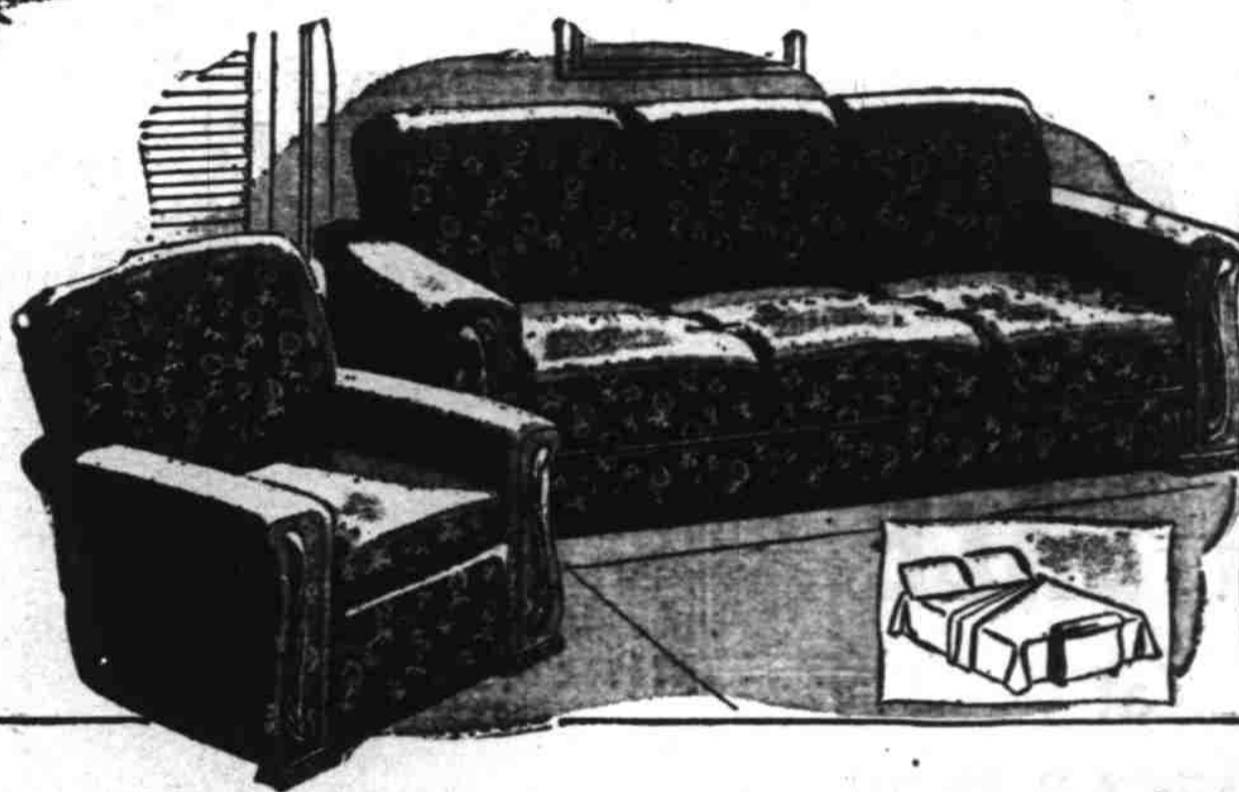

DECORATED 4-PIECE CANNISTER SET **6^{9c}**
White-finished metal with red covers, Wild Rose designs. Keeps food fresh!

2 PC. WALNUT SOFA BED SUITE AT A SALE SAVING **149⁰⁰**
You save \$20 at this Low Sale Price! Sofa and roomy Lounge Chair in long wearing tapestry... with full-spring construction for maximum comfort. Add an "extra bedroom" to your home... sofa opens easily into a full size bed.