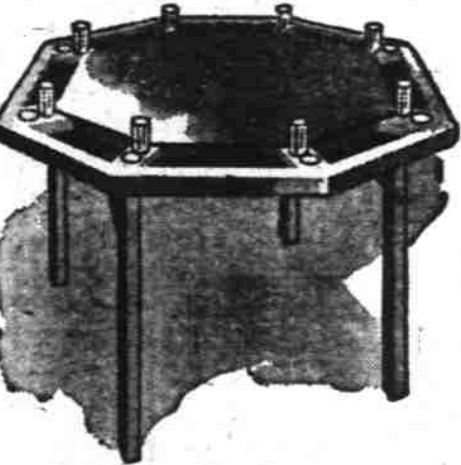

Large Sewing Cabinet
Beautifully finished in mahogany, fully stocked with equipment and supplies **39.50**

Cavalier Cedar Chests
Several styles and finishes from **59.50**

Polished Brass Lamps
Good selection of designs from **14.50**

Hassocks From 3.95

Porta-Poker Table - 39.50

See our assortment of Poker Chips.

the GIFT supreme for DAD--

This big, massive tilt-back chair and ottoman is definitely a man's gift! Completely springfilled and richly upholstered in colors that men really like. From **49.50**

Good selection of swing rockers specially priced at **49.50**

See the New Wright-Way Desks

100% drawer space plus a large writing shelf. Available in walnut and mahogany. From **76.50**

See Our Selection of Fireplace Hardware.