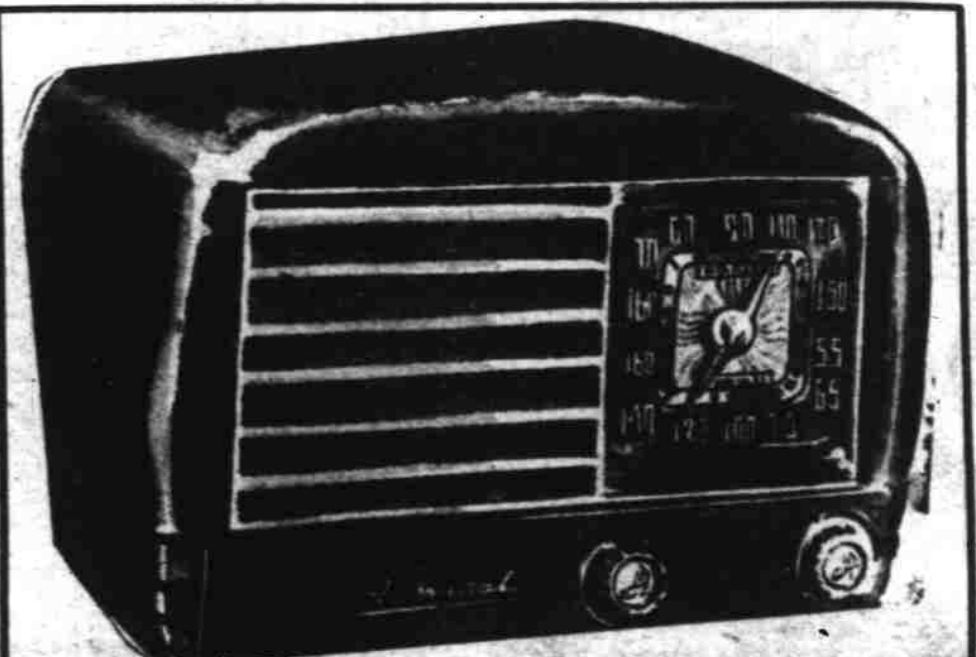

Velocipedes, all sizes, several qualities from **7.95** up

Steel fire engine **4.50**

Doll Houses. Good selection from **2.95**

Doll Carriages From **5.95** up

Large steel dump trucks **3.50**
Others from **1.65** up

Soft dolls and animals. Special group at— **1.95 & 2.95**

Admiral Radios and Phonographs

See our complete line of famous Admiral radios, both console and table models. A fine table model, only **19⁹⁵**
Combination radio-phonograph as shown, only **69.95**
These are only two of many fine Admiral Models