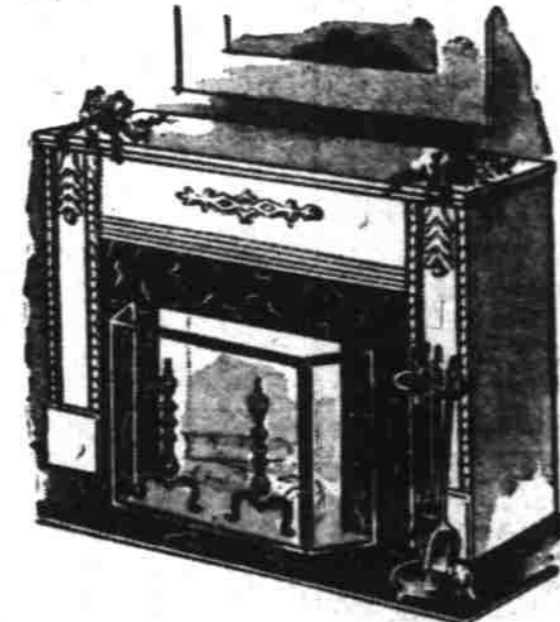

Hassocks From 3.95

Porta-Poker Table - 39.50

See our assortment of Poker Chips.

the GIFT supreme for DAD--

This big, massive tilt-back chair and ottoman is definitely a man's gift! Completely springfilled and richly upholstered in colors that men really like. From **49.50**

Good selection of swing rockers specially priced at **49.50**

See the New Wright-Way Desks

100% drawer space plus a large writing shelf. Available in walnut and mahogany. From **76.50**

See Our Selection of Fireplace Hardware.