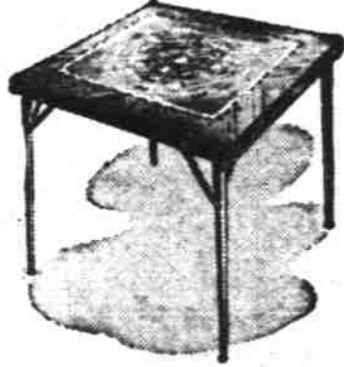

For the convenience of our customers, the store will remain open nights until Christmas.

Simmons Electric Blankets
Choice of several colors.
44.50 Plus Tax

Sampson Card Tables
Choice of top finishes **3.95**