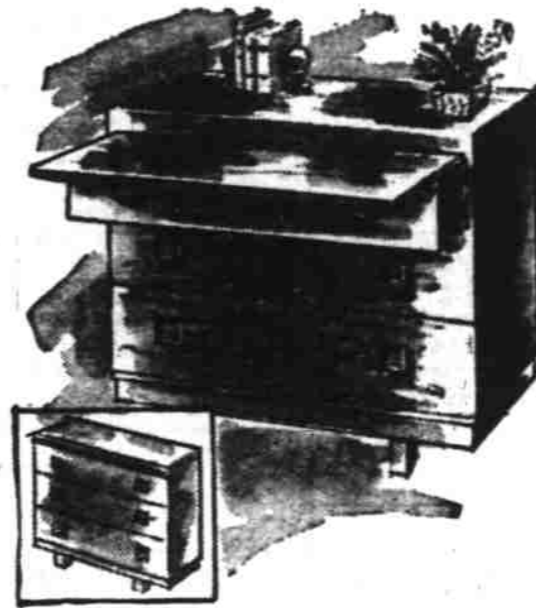

Hassocks From 3.95

Porta-Poker Table - 39.50

See our assortment of Poker Chips.

the GIFT supreme for DAD--

This big, massive tilt-back chair and ottoman is definitely a man's gift! Completely springfilled and richly upholstered in colors that men really like. From **49.50**

Good selection of swing rockers specially priced at **49.50**

See the New Wright-Way Desks

100% drawer space plus a large writing shelf. Available in walnut and mahogany. From **76.50**

See Our Selection of Fireplace Hardware.