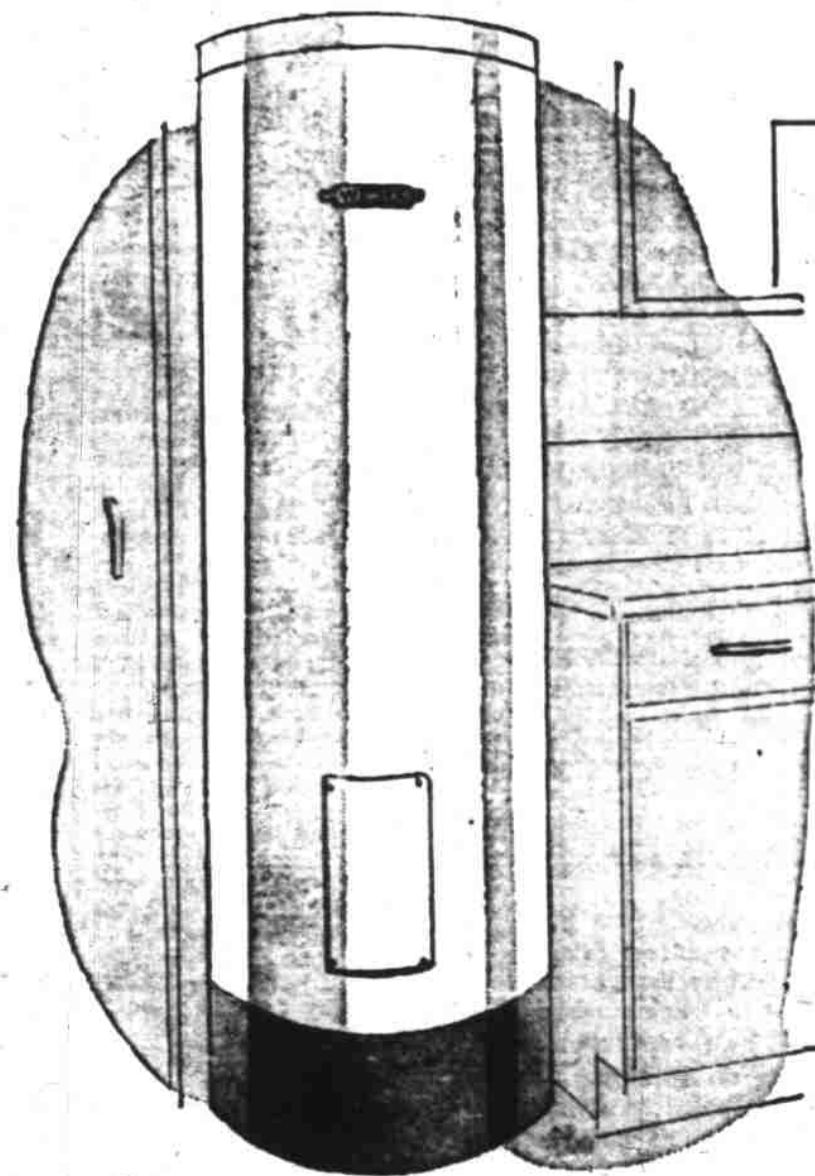

REDUCED! AUTOMATIC ELECTRIC WATER HEATER

74.88 On Terms: $5 a Month, After Down Payment

You'll save more on your water heater at Wards, today . . . the price is cut! Its streamlined style and lustrous enamel finish will add beauty to your home! New, improved, more efficient double-element will insure a supply of hot water at the turn of a faucet.

Regular Price 84.95