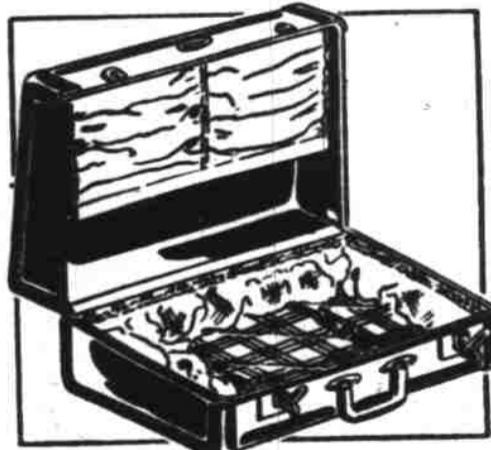

Women's Samsonite Vanity Case 13.50*
Attractive, rich-looking. Cowhide bound! Also in other sizes. *Plus tax.

COLORED PYREX BOWL SET

2.95 1/2 qt. to 4 qt.
For mixing, baking, serving and storing. Blue, red, green and yellow Pyrex bowls.

FOG LIGHT SALE!

3.44 Reg. 3.98
Sealed-beam Amber lens—gives rain and fog cutting light! Chrome plated!

WARDS AUTOMATIC IRON

Reg. 8.95 AC Only 7.77
Fully automatic . . . set dial for fabric to be ironed. Lightweight, chrome-plated.

"Sid Luckman" Football

3.23 Reg. 3.79
Endorsed by "Sid Luckman"! Official size, weight. Text-hide cover!

SALE! AUTO SEAT CUSHION

Reg. 1.98 1.66
A gift any car-owner appreciates! Use as seat or back rest. Colorful plaid fiber insert.

2-BURNER ELEC. STOVE

7.77 AC or DC Reg. 7.95
Chrome-plated top, white enameled base. 990-watt left burner; 660 right burner.