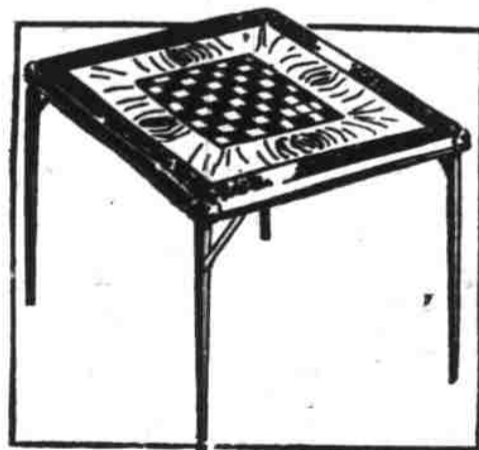

Reg. 1.29 Sheer All Nylons Only 1.09  
Sheer, all nylon, full fashioned! In new, leg flattering colors. 8 1/4-10 1/4.

Gay Cotton Dresses 1.98 Reg. 3.98  
Pert little cotton gingham dresses Just right for the school girl. Some dainty trims. Sizes 7 to 14.

Blenedd Blanket by "Pepperell" . . . 5.98  
A sturdy combination of 25% new wool, 50% rayon, 25% cotton. Pastels. 72x84".

Good-looking RAYON ROBES FOR MEN 11.44 Reg. 12.98  
Smart jacquard designed in comfortable wrap-around style. Blue, wine. S-M-L.

Fine Quality Men's Romeos. Reg. 4.98 4.44  
Soft brown leather with elastic side inserts and hard leather soles. 6 to 11.

"Treasure Chest" 81x108" Sheets. Reg. 2.97 2.66  
Fine-quality sheets of bleached muslin woven of 140 threads. 81 x 99 inches.