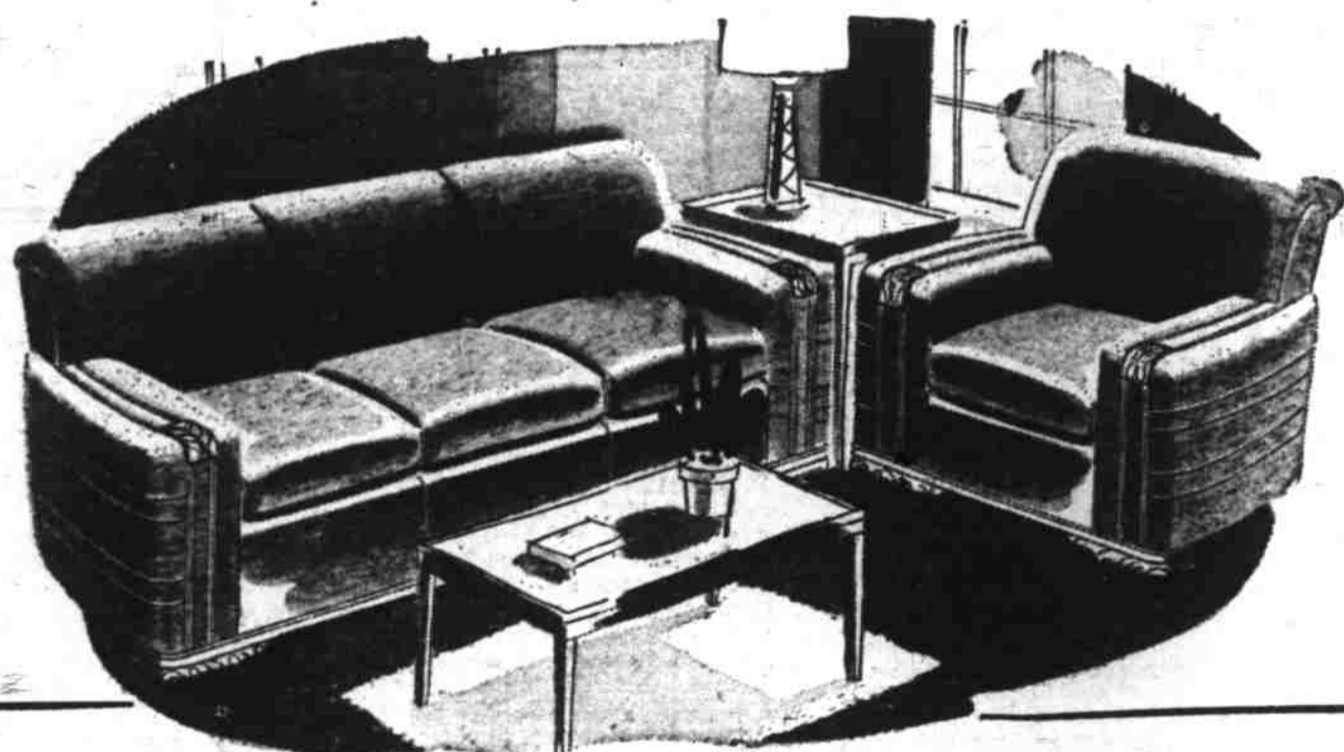

# WARD WEEK ENDS SATURDAY

*Montgomery Ward*

The Sale Where Your Dollars Go Further!

**MEN'S LEISURE COATS  
IN SMART TWO-TONES**

**10.00**

A favorite with men of all ages! Some have solid color fronts—others are in handsome patterns—all have contrasting back and sleeves. The fabrics are top quality too—a sturdy 100% wool. Choose yours now in our warm blue or brown colors. Sizes 34 up to 44.

Reg. 19.95 to 24.95

**Shop  
Till  
9 P. M.  
Tonight**

**DOLLAR DAY**  
**FRIDAY AT WARDS**

**DOLLAR DAY SPECIAL . . . 2-PC. LIVING ROOM GROUP**

A Ward value that's hard to beat! Impressively styled sofa with lounge chair to match in rich covers of sturdy tapestry. Deep spring-filled cushions on a coil spring base for your utmost ease, hardwood frames.

**100.00**

On Terms: \$8 a Month after Down Payment

**FIBER AUTO SEAT COVERS, TAILORED FOR SNUG FIT!**

100% coverage in harmonizing plaid fiber and heavy cloth! Contrasting trim. Fade-and-soil resistant finish—easy to keep clean!