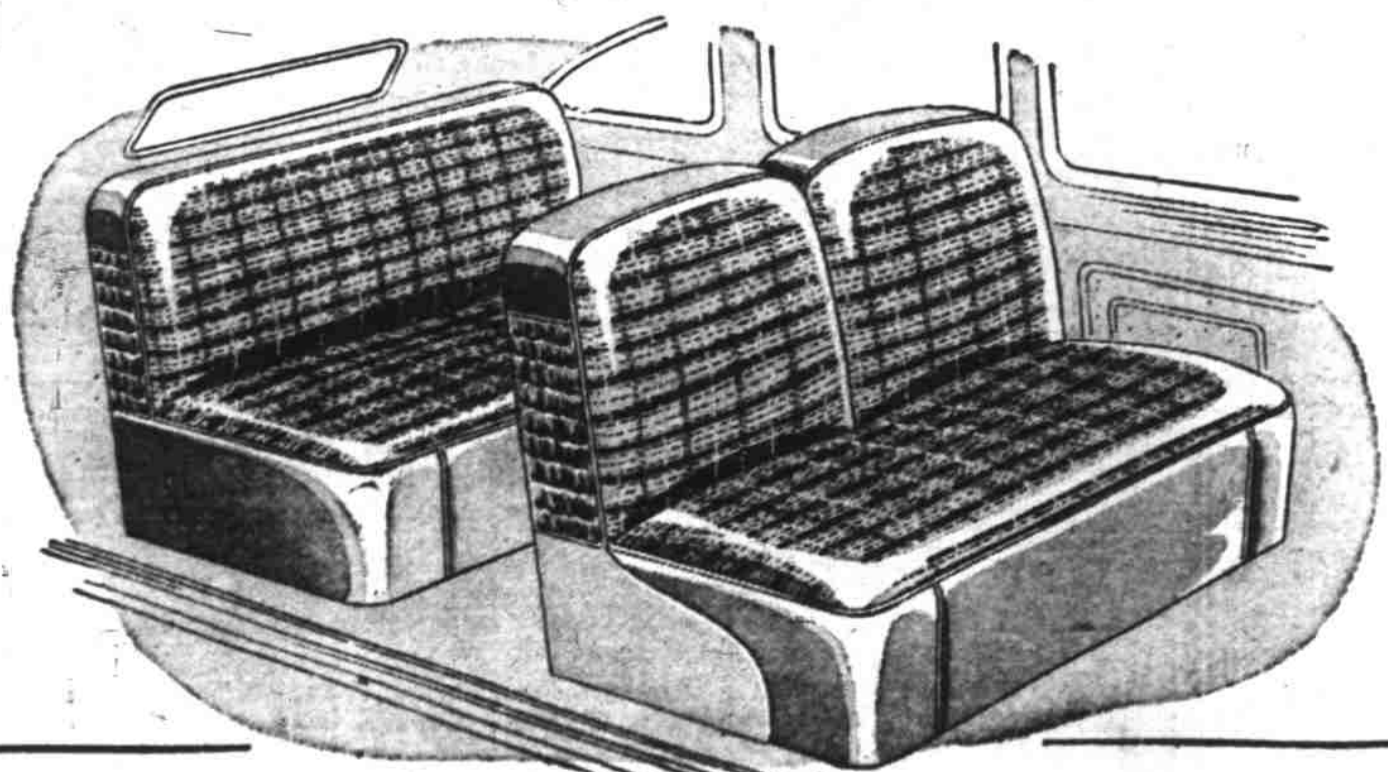

Reg. 19.95 to 24.95

**Shop  
Till  
9 P. M.  
Tonight**

**DOLLAR DAY**  
**FRIDAY AT WARDS**

**DOLLAR DAY SPECIAL . . . 2-PC. LIVING ROOM GROUP**

A Ward value that's hard to beat! Impressively styled sofa with lounge chair to match in rich covers of sturdy tapestry. Deep spring-filled cushions on a coil spring base for your utmost ease, hardwood frames.

**100.00**

On Terms: \$8 a Month after Down Payment

**FIBER AUTO SEAT COVERS, TAILORED FOR SNUG FIT!**

100% coverage in harmonizing plaid fiber and heavy cloth! Contrasting trim. Fade-and-soil resistant finish—easy to keep clean!