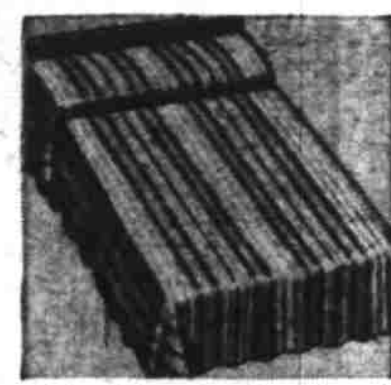

Crinkle Bedspread
Economy Priced **1.98**

So practical for everyday use! Washable crinkle cotton—needs no ironing! Scalloped edges. White stripes on rose, blue or green.