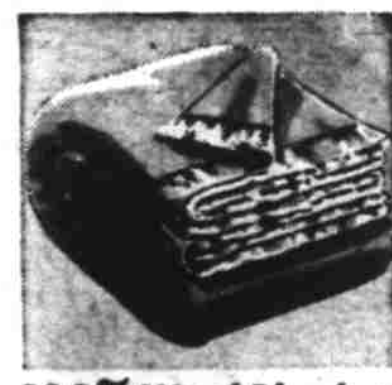

Full or Twin Size

100% Wool Blanket
72x90-in. Size **9.66**

Shimmering rayon sett bound all wool blanket. 72x90-in. luxury length. Choose from blue, rose, green, peach or cedar.