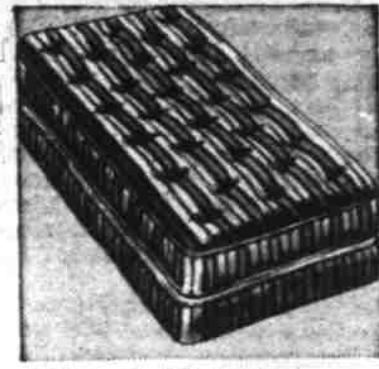

180-Coil Mattress
Pre-built Border **27.95**

Superb sleeping comfort at a low price. Tempered steel coils, thick cotton felt upholstery. Pre-built border and button tufting.