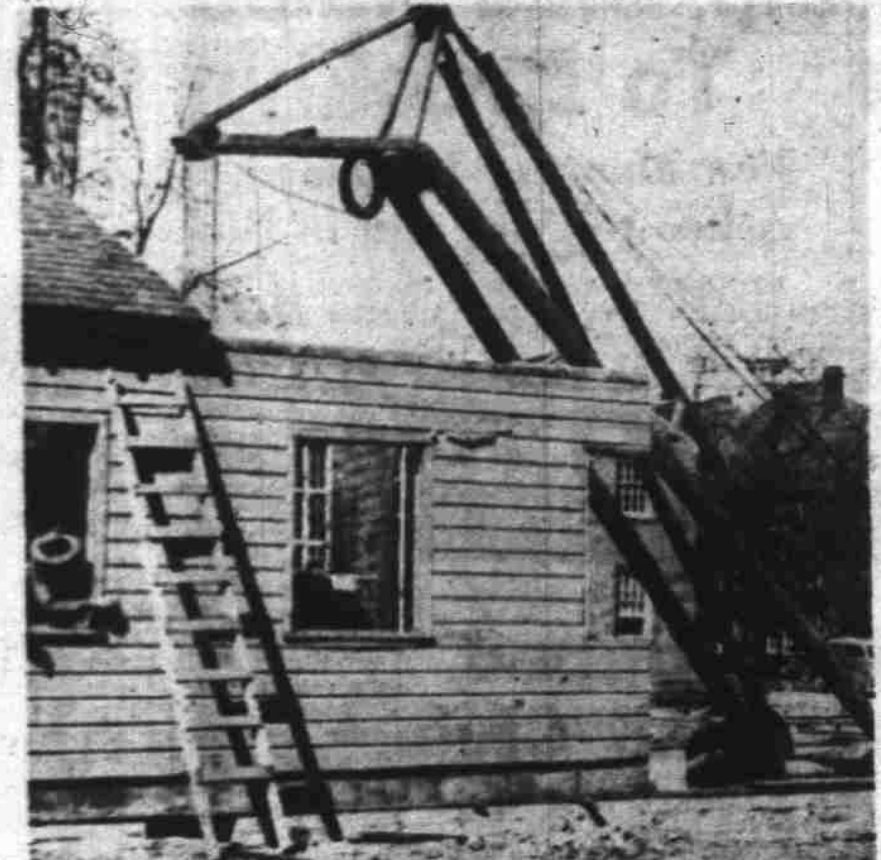

Willamette U. Infirmary Rising Scout Parade

Saturday to Precede Circus

Approximately 1,700 Boy Scouts from Marion, Linn and Polk counties—making up the Cascade council area—will take part in a parade through Salem streets Saturday morning in connection with the annual Boy Scout circus at the fairgrounds Saturday night.

Mules were extensively used in ancient Rome.

Section by section, reconstruction of two surplus Camp Adair infirmary buildings now on the Willamette university campus was nearing completion this week. Sections, hauled to the campus by truck, are put into place by cranes (see cut). Reconstruction of the two 25 by 33-foot buildings will provide the wings for the "H" shaped college infirmary which is expected to be completed this spring. The wings, to be joined by a 17 by 35-foot new building for reception rooms and office, will provide a ward for men, a ward for women and an isolation ward, with total capacity of 20 beds. Matron's quarters, kitchen, boiler room, examination and laboratory rooms also are planned. Willamette at present has health offices but no campus infirmary. The infirmary site on the east campus is behind the present excavation operations for the new men's dormitory on 12th street. (Statesman photo by Eric Bergman.)