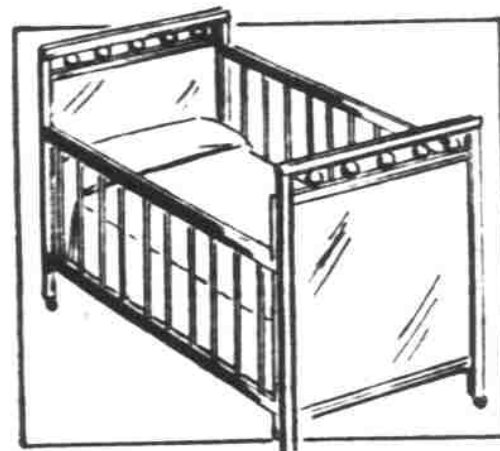

SOLID HARDWOOD CRIB **34.95**
Comfort deluxe for baby with full-end panels, adjustable steel spring, drop-side. Pay only 10% down!