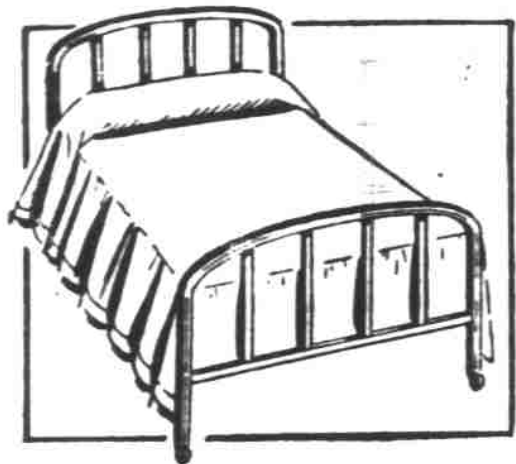

SOLID HARDWOOD CRIB **34.95**
Comfort deluxe for baby with full-end panels, adjustable steel spring, drop-side. Pay only 10% down!

MAGIC ARM PHONO **29.95**
"Magic arm" starts, stops turntable *automatically!* Volume control. 5000 play needle. New cabinet.

RUBBER DOOR MATS **1.98**
Priced low—compare! Tire-rubber links—steel wire frames. Reversible! Clean easily. 16x27 inches.

READY-TO-PAINT **18.95**
Four big center-guided drawers! Clear Douglas fir... 30-in. wide and 36-in. high. Only 10% down!

FOLD-A-WAY BED **11.45**
Makes a 39-inch bed... folds flat for storage. Only 10% down. ● Cotton Felt Foldaway Pad. 18.95

SEAMLESS STEEL BED **11.95**
All steel in baked-on enamel finish. A convenient, economical guest-room bed! Only 10% down!