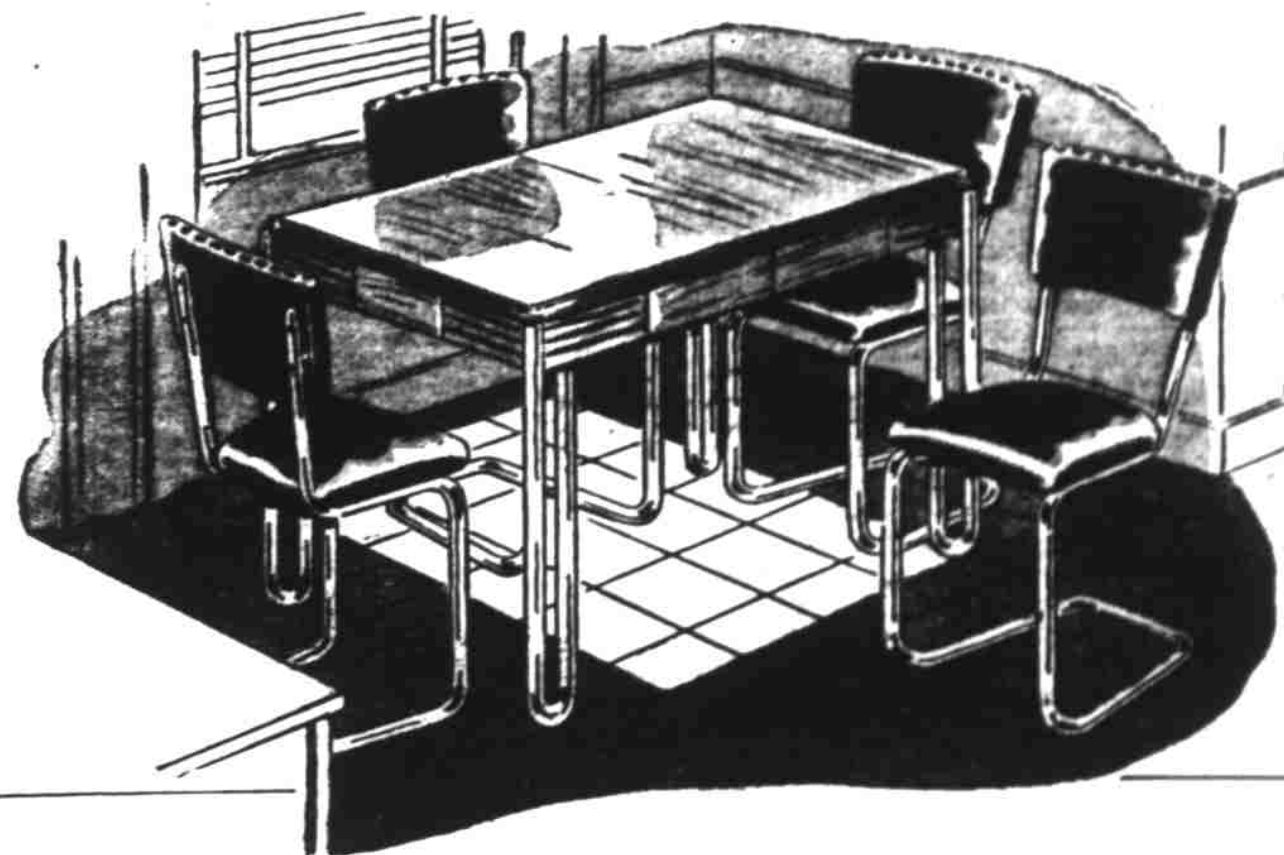

ATTRACTIVE 5-PIECE OAK AND CHROME DINETTE 30% Down Balance Monthly **59.95**
As modern as tomorrow! Solid Oak top finished in "Pyro-Cello-Film"... it's heat and acid-resistant. 32x42-in. closed size extending to 32x50-in. with sliding leaf. Heavy table legs, chair frames in chrome... artificial leather covers in your choice of gay colors.