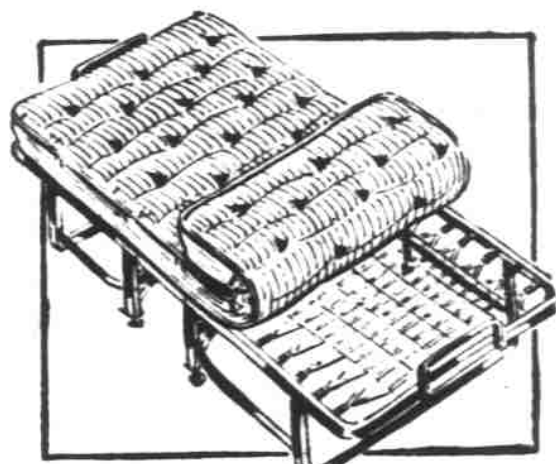

SOLID HARDWOOD CRIB **34.95**
Comfort deluxe for baby with full-end panels, adjustable steel spring, drop-side. Pay only 10% down!

MAGIC ARM PHONO **29.95**
"Magic arm" starts, stops turntable *automatically!* Volume control. 5000 play needle. New cabinet.

RUBBER DOOR MATS **1.98**
Priced low—compare! Tire-rubber links—steel wire frames. Reversible! Clean easily. 16x27 inches.

READY-TO-PAINT **18.95**
Four big center-guided drawers! Clear Douglas fir... 30-in. wide and 36-in. high. Only 10% down!

FOLD-A-WAY BED **11.45**
Makes a 39-inch bed... folds flat for storage. Only 10% down. ● Cotton Felt Foldaway Pad. 18.95

SEAMLESS STEEL BED **11.95**
All steel in baked-on enamel finish. A convenient, economical guest-room bed! Only 10% down!