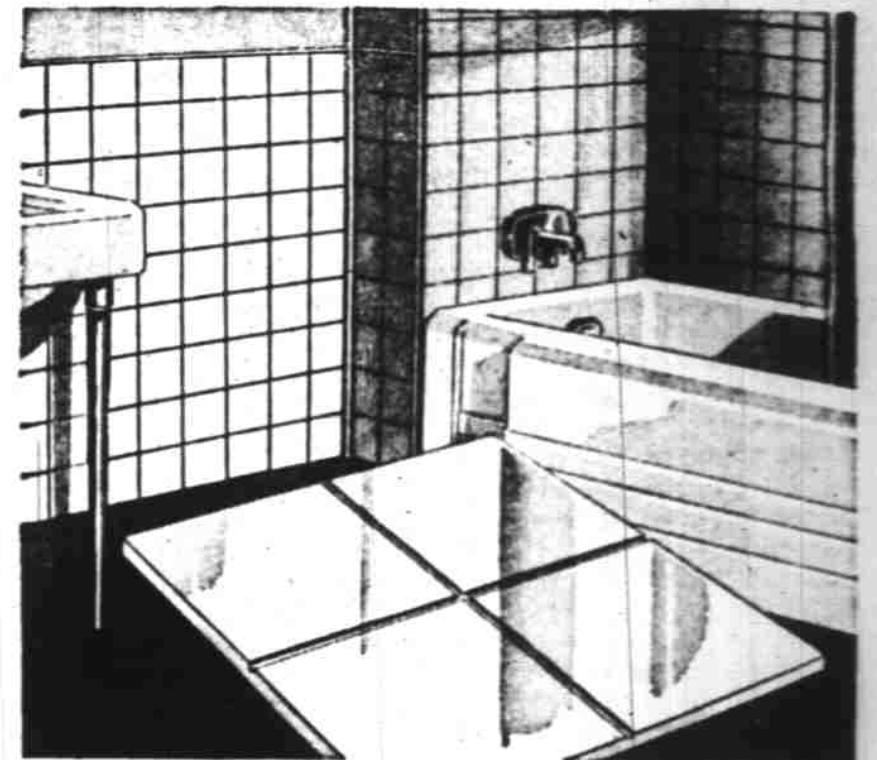

GLEAMING TILEBOARD . . . EASY TO CLEAN! 30¢

Now's the time to modernize your home or your place of business . . . with lovely-to-look-at, long-lasting tileboard! Enjoy all of the advantages of tile at but half the cost. It's easy to install . . . easy to clean. Made of best grade Masonite specially treated to make it water-repellent and warp-proof. Wards can now supply your needs! Come in today for a free estimate! Buy yours now!