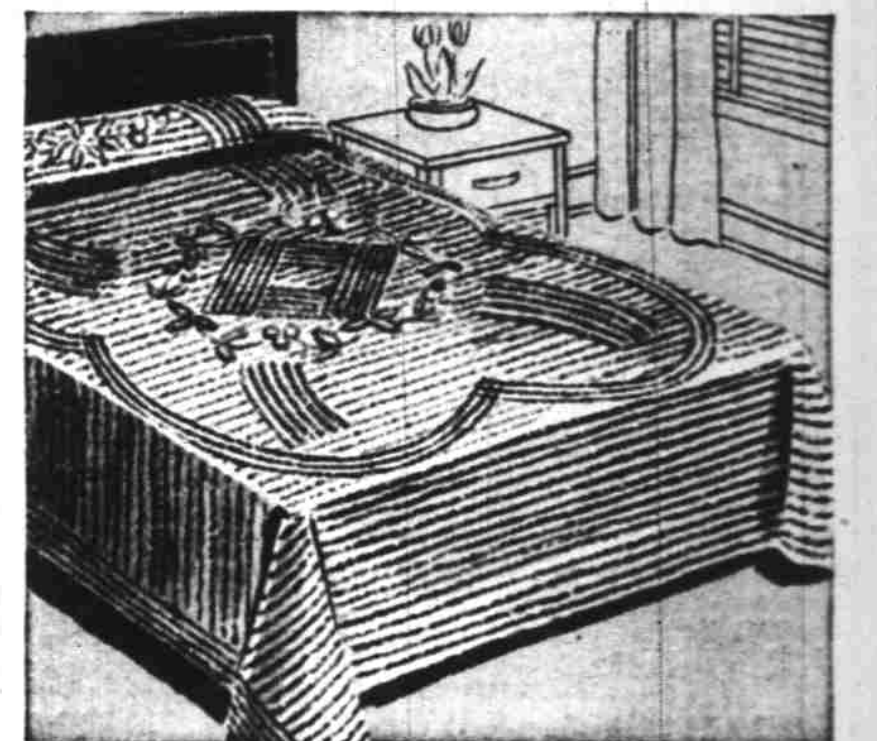

COMPARE AT $12! LUXURIOUS CHENILLE BEDSPREADS 9.98

Hurry to buy! These richly patterned chenille spreads are so beautiful in any type of bedroom . . . Period or Modern! Fine quality, strong, soft cotton sheeting with closely-spaced rows of thick, fluffy cotton tufting! They'll wear and wear . . . wash beautifully! Choice of twin and double bed sizes. Buy at Wards, today . . . and save at Wards low price!

MANY OTHER VALUES . . .
Shop in Our Catalog Department for Items Not in Our Store Stock

★ USE YOUR CREDIT AT WARDS TO BUY EVERYTHING YOU NEED!
★ ANY $10 PURCHASE WILL OPEN A MONTHLY PAYMENT ACCOUNT!

MONTGOMERY WARD