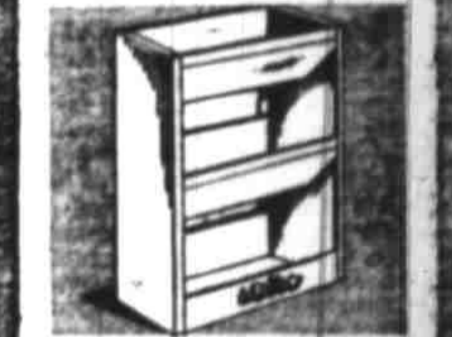

**MEN'S 1.00 STRAW HATS CUT TO**  
**3.97**  
Cool, open weaves, handsomely styled to suit YOUR taste! Bands range from ribbons to pugarees!

**CLOTHES DRYER** Was 9.95 **SALE-PRICED! 7.97**  
Wood parts enameled, metal parts rust-resisting. Redwood ground box. 150' of good line.

**METAL VEGETABLE BIN. Decal Trimmed**  
Were 1.95, now **1.67**  
Enameled sanitary white! Three deep shelves provide ample storage space for vegetables.

**SALE! SAFETY PADLOCK AND KEYS!**  
Were 30c, now **14c**  
Guard your belongings with this lustrous padlock. For linen closet, storeroom, chest, 2 keys.