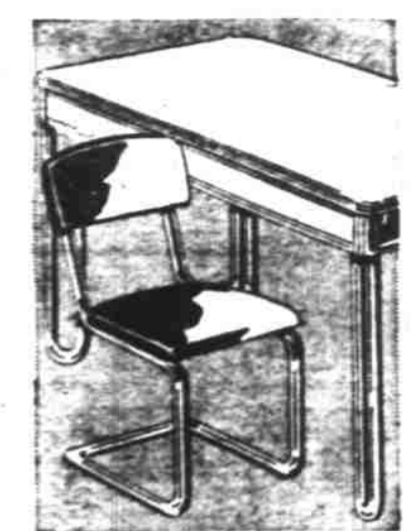

# Wards Great Summer Sale

A Wide Variety of Items, Priced to Sell-out This Week!

*Last Week!*

**CHROME LEG 5-PC. DINETTE**  
Only 20% Down **69.95**

Single legged table. Brighten mealtime with this handsome dinette. Chrome-plated steel legs. Chairs are comfortably upholstered in artificial leather. Plastic top, linen finish.