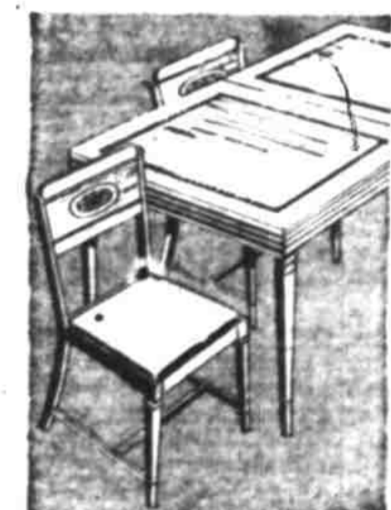

Other Sizes Available... all Low Priced!

MODERN 5-PIECE CHROME DINETTE 72.95

Attractive chrome dinette... 36-in. round table with heat resistant plastic top, chrome column with black porcelain base. The four chairs have comfortable shaped backs... seats covered with durable artificial leather, easily cleaned with a damp cloth. See this handsome, practical set!

Only 20% Down! Monthly Payment Plan!

One Cushion Chair 49.95

One cushion boxed. Well constructed metal chassis with free rolling wheels and "kick-up" stand. Splendid vat-dyed fabric cover.

MARQUETRY TRIM 5-PC. DINETTE 74.50