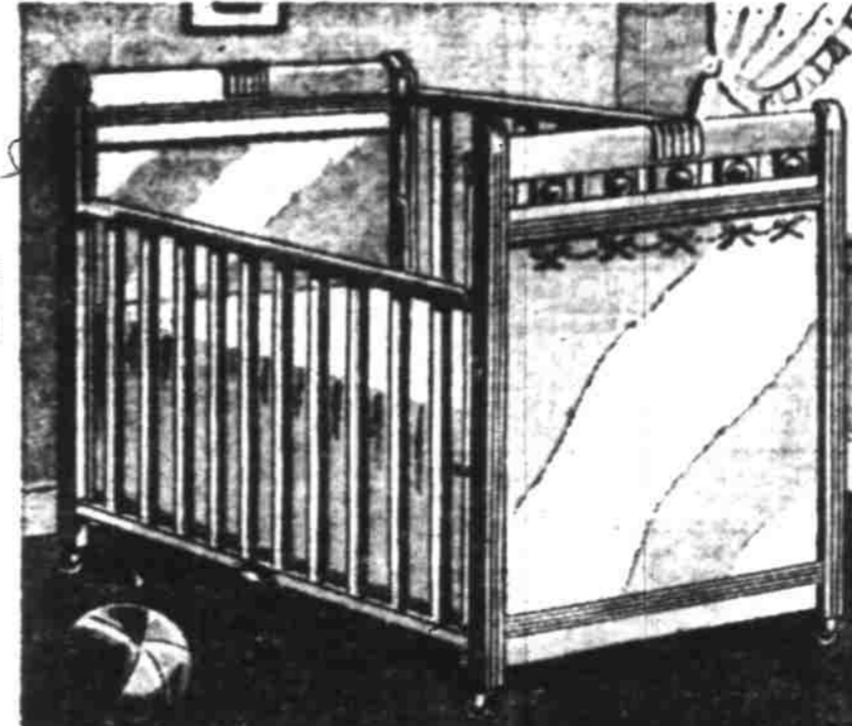

2 POCKET MAGAZINE BASKET 7.95

An attractive Magazine basket... just the thing to put next to your favorite chair or beside the radio! Here is convenience at a low price. Made of sturdy-plywood... natural finish!

MODERN DESIGN UNPAINTED BOOKCASES 5.85

Smoothly finished, sanded Western Cabinetwood. Shelves adjustable to any book height. Attractive corner brackets—flush reeded base. Ready for staining or painting.

4 Shelf, 45" high, 24" wide... 7.40
4 Shelf, 45" high, 30" wide... 8.95

STURDY PANEL CRIB FOR BABY... A WARD VALUE! 26.95

Mother will like the convenience of this fine crib with its multi-position spring... adjusts to 6 different levels... it can be used as crib, bassinet or dressing table. Lasting hardwood construction, Maple or Wax Birch finish. Has full end panels to protect baby from drafts. Nursery design! A rare value!