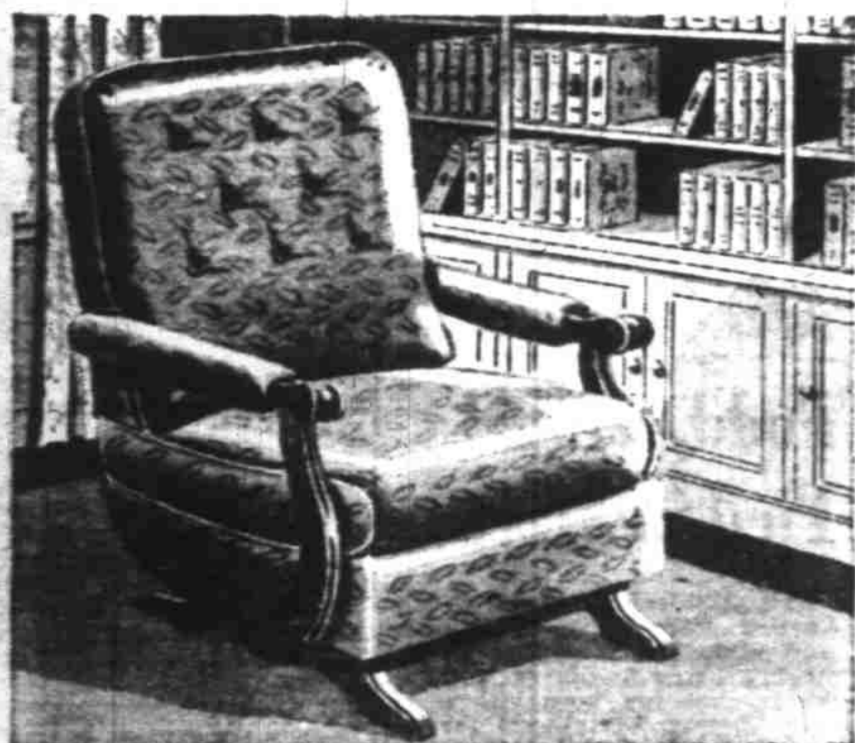

WARDS

Home-Furnishings Headquarters FOR JUNE BRIDES

HANDSOMELY STYLED PLATFORM ROCKER 44.85

Not only comfort, but good looks too in this fine platform rocker! It's a wonderful addition to your home! Its roomy spring filled seat is an invitation to lounging... its sturdy hardwood construction and attractive durable upholstery mean long years of dependable service. See this chair value at Wards!