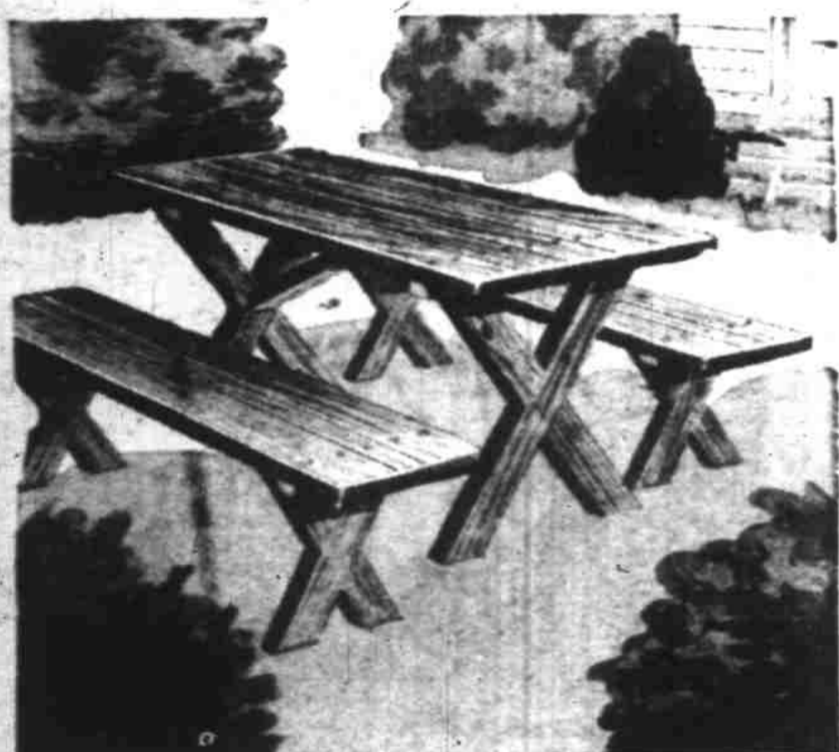

Other Sizes Available... all Low Priced!

MODERN 5-PIECE CHROME DINETTE 72.95

Attractive chrome dinette... 36-in. round table with heat resistant plastic top, chrome column with black porcelain base. The four chairs have comfortable shaped backs... seats covered with durable artificial leather, easily cleaned with a damp cloth. See this handsome, practical set!

Only 20% Down! Monthly Payment Plan!

One Cushion Chair 49.95

One cushion boxed. Well constructed metal chassis with free rolling wheels and "kick-up" stand. Splendid vat-dyed fabric cover.

MARQUETRY TRIM 5-PC. DINETTE 74.50

Exceptionally fine styling and quality in an Oak-hardwood dinette! 5-ply top with Marquetry inlay... Chairs with practical slip-cover upholstered seats, Red artificial leather, 34" x 48" top.

BARBECUE TABLE OF CALIFORNIA REDWOOD 34.95