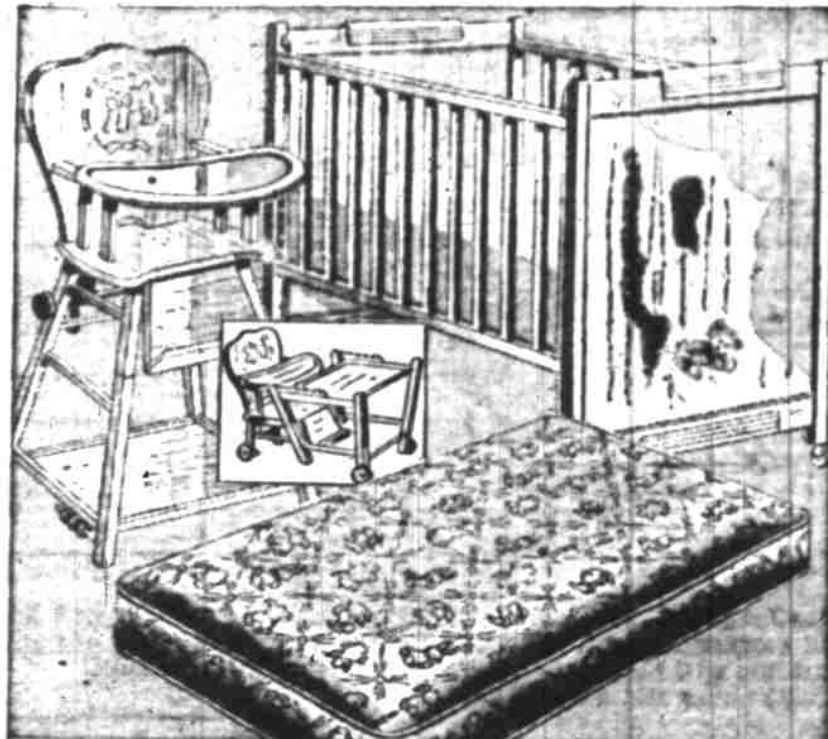

QUALITY JUVENILE FURNITURE AT AMAZING LOW WARD PRICES

A handsome Crib of sturdy hardwood with draft-proof end panels. Resilient steel spring adjusts to different heights... 26.95
Luxury type Crib Mattress with wonderful pre-war innerspring unit of high carbon steel... comfortably padded! 10.95
Two-in-one High Chair, use it for a large convenient play table... and at baby's feeding time as a High Chair! 9.95