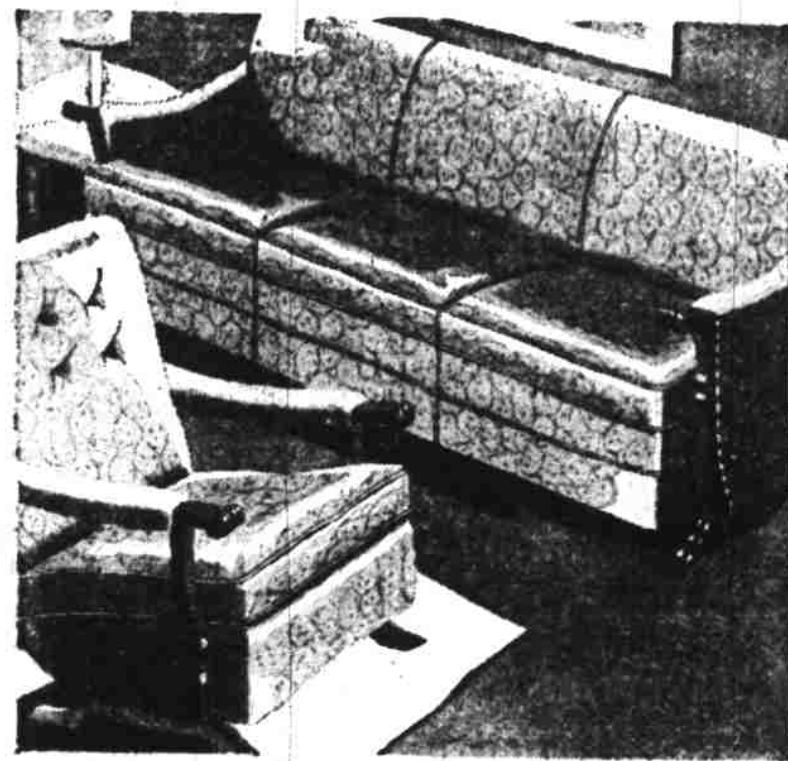

ADD A ROOM WITH THIS SOFA BED AND ROCKER 124.⁸⁸

Make one room do the work of two with this practical sofa bed suite! During the day you have a handsome living room... at night the sofa converts simply and quickly into a comfortable double bed. Sturdily made to give you years of service. Has a spacious compartment under the seat for blankets.

Only 20% Down! Monthly Payment Plan