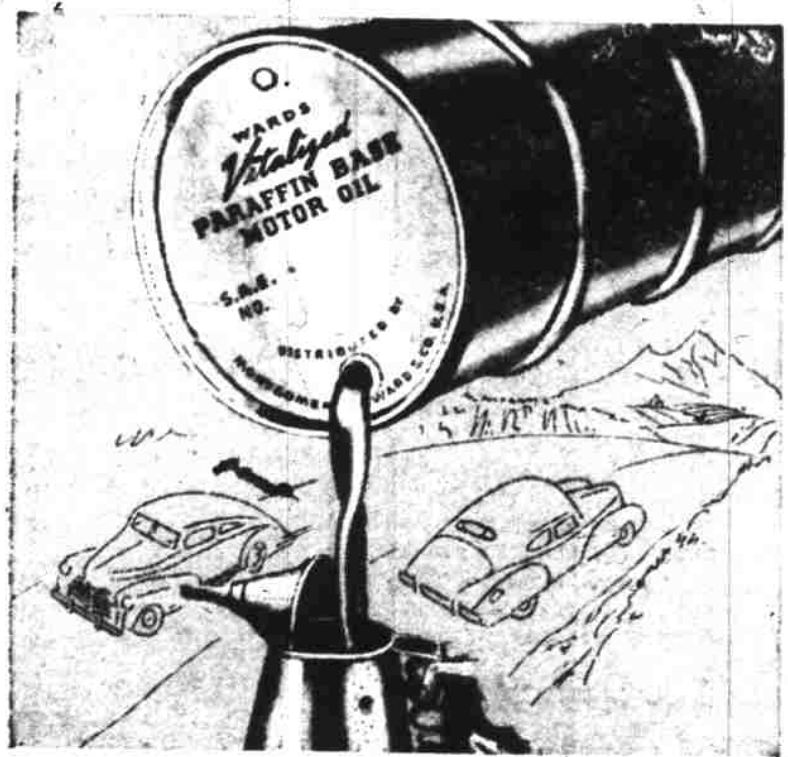

WARDS VITALIZED MOTOR OIL 16c qt.

Plus Federal Tax—In Your Container
There's no finer motor oil at any price, so why pay more? The 100% Pure Paraffin Base stock of this fine lubricant has been strengthened by the addition of vital chemicals. That's why Wards VITALIZED Motor Oil gives you smoother, quieter motor operation... longer engine life... fewer repair bills!

WARDS SELL BETTER OIL FOR LESS!