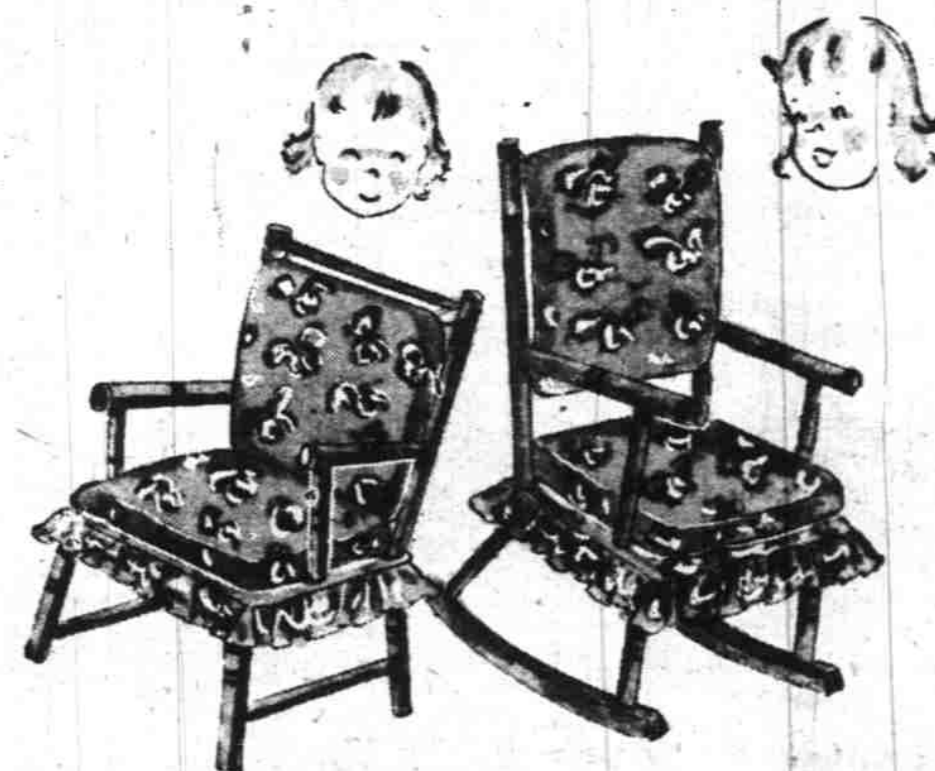

Chairs for Little Folks

Cretonne Covered Chair	3.98
Padded seat and back, maple wood finish. Pink and blue. Regular Value 4.98	
Cretonne Covered ROCKING CHAIR	4.98
Maple wood finish	
Regular 3.98	
Child's Wood Rocker	3.29
Maple, Red and Ivory finish	

In durable blue and ivory enamel finish. Selected wood with light powder blue finish. Table top 30x20 inches, 20 inches high from the floor. 2 chairs, 12x13 inches, 12 inches high from the floor.

3-PC. SET **8.95**

Jump Ropes	15¢
Picture Puzzles	25¢
Milk Truck	1.49
Toy Crpt. Sweeper	1.29
Wood Oil Truck	89¢
Toy Train Set	1.98
Rubber—Special Toy Phone	99¢
Little Admiral—Special Boat Set	89¢
Plastic Tea Sets	59¢
	98¢, 1.49, 1.59, 1.79

Plastic 45 Automatic PISTOLS	10¢
Scottie Dog	4.98
Wood Caterpillar Tank	1.19
Stuffed Toy Lamb	4.95
Toy Glass Dishes	39¢, 69¢, 1.19, 1.29
Pound-a-Peg	89¢
DOLL	8.95
24 inches high, with real hair and sleeping eyes.	
DOLL	3.44
This doll is 16 inches high and has sleeping eyes.	
Special—Federal G-Man Outfit	59¢