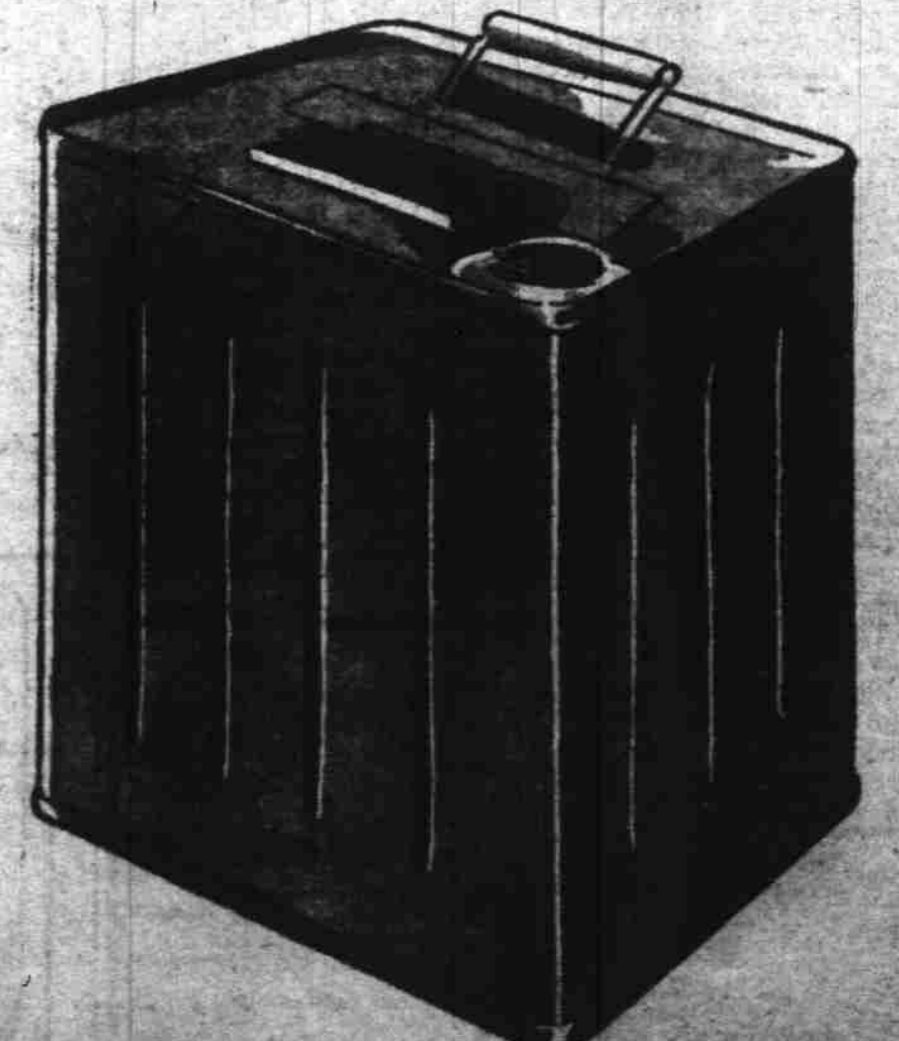

Stock Up Now!

Heavy Metal

New 7 1/2 Gallon
Gasoline Cans

Every can is brand new
and in perfect condition.
Note the size . . . 7 1/2 gal-
lons. Patented screw cap.
Will last indefinitely.
Countless uses. Don't de-
lay . . . they won't last
long at this price.

Regularly priced at
1.19

88c

- Heavy gauge metal, outside soldered seams.
- Tri-sure screw cap to prevent leaking. Chain secured.
- Sturdy double handle for one person or two.
- Convenient size - - 14 1/4 x 12 1/4 x 12 1/4".
- Rust resisting interior. Olive drab finish.