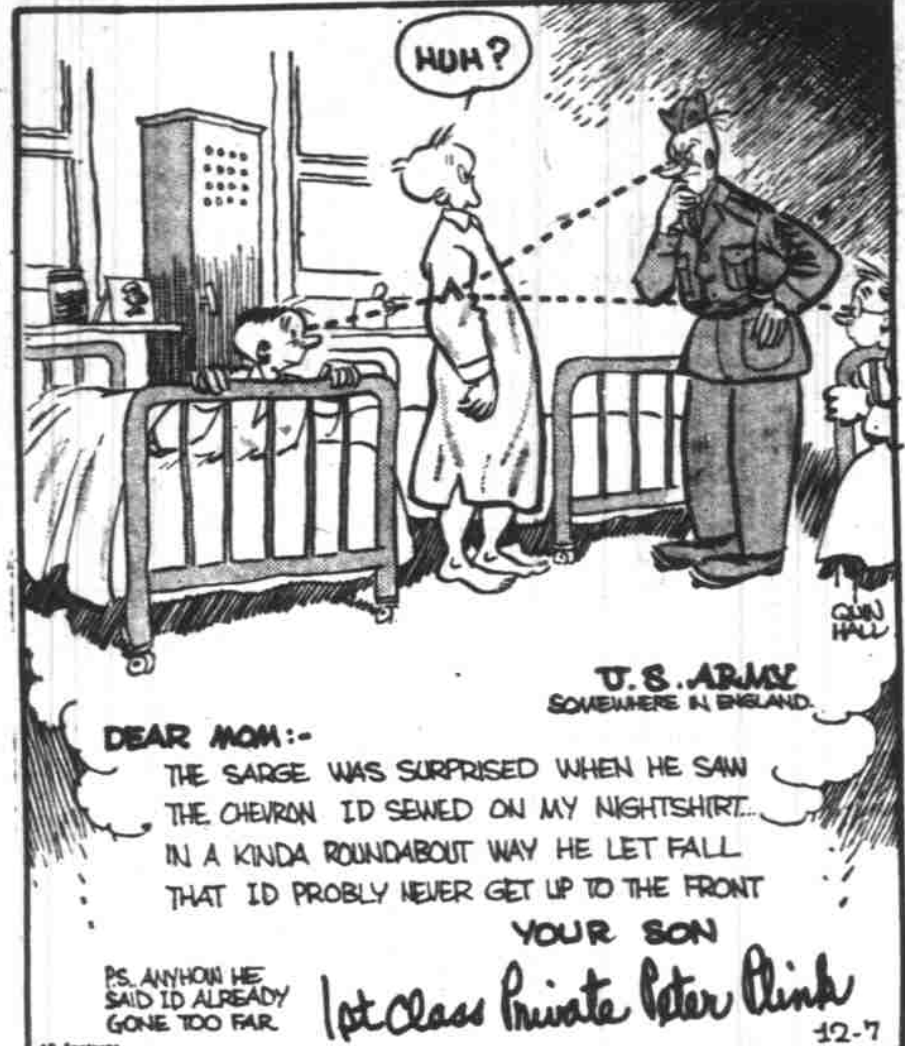

Installation of recently elected officers: master, O. V. Hickox; overseer, Mrs. George Swaney; treasurer, Oscar Harin; secretary, Mrs. B. L. Carother; treasurer, Clarence D. Aline; chaplain, Mrs. C. J. Rice; gatekeeper, G. H. Benjamin, lady assistant steward, Nina Magee; three graces, Mrs. O. V. Hickox, Mrs. Oscar Larson, and Mrs. Noble Rigdon. Executive committee member, Ray Gatt. A Christmas tree and gift exchange were features of the social hour.

Legion Conducts Yuletide Party

DALLAS — The American Legion and auxiliary met in their legion room for their annual covered dish dinner and Christmas party. The groups met in separate sessions following the dinner. The groups met in separate sessions following the dinner. The room was decorated with a lighted Christmas tree and greenery.

John Cerny, chairman, presented the program which included songs by Pat Krewsen with Mildred Domaschofsky as accompanist; a talk by Mrs. A. J. Cleveland wherein she told of her trip to San Francisco taken in the interest of the Red Cross; Mrs. J. N. Helgeson, formerly of Dallas, but now of Denver, in a talk, "War Time Denver" told of the work being done in Denver by the American Legion and its auxiliary. At the conclusion of the program, gifts were exchanged, Mrs. William Domaschofsky, Mrs. Roy Donahue and Elmo Bennett assisting with the distribution.

"Strictly Private" By Quinn Hall

Quotations at Portland