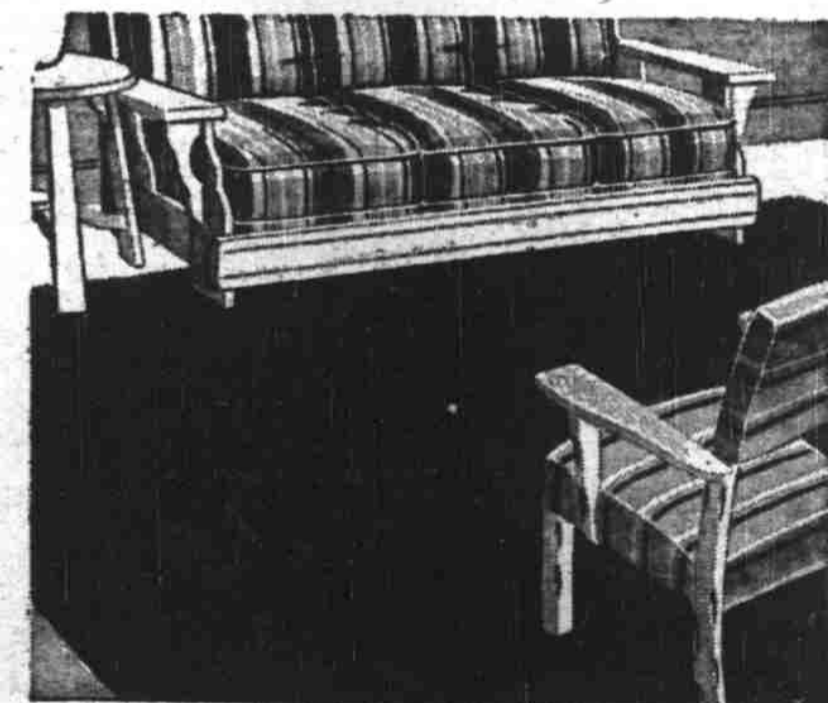

New floor beauty... priced low!

9x12 TEXTURED RUGS

Beautiful your home today with a rug that is just made for the easy informality of Western homes! You'll find the wool-and-fibre construction especially easy to clean—while the nubby textured effect of the rug itself will add beauty to any room in your home! Come to Wards... and see it!

24⁴⁴

Ask about Wards Monthly Payment Plan

9x12 Wardoleum
Choose smart new patterns in florals, hooks, textures, tiles! Water-proof, stainproof. Buy NOW!
4.28