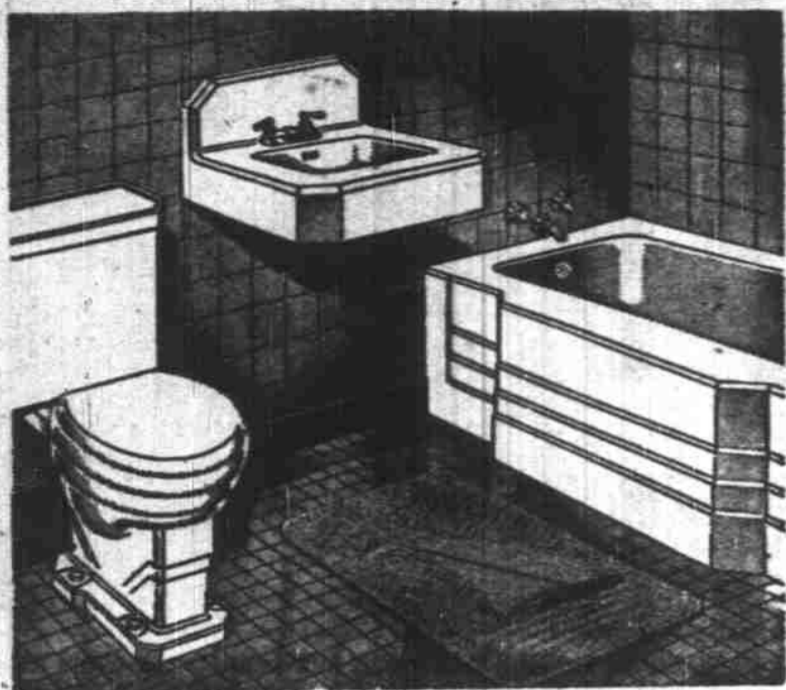

SPRING SAVINGS SALE!

NOT 1...NOT 2... BUT 3 PIECES

Complete! RECESS TUB OUTFIT!
7844
With Fittings

$7 MONTHLY, Down Payment, Carrying Charge
Price cut 4 days only! You'll enjoy the beauty of this 5-ft. recess tub and wall hung lavatory... both made of heavy cast-iron, covered with finest porcelain enamel. Vitreous-china closet unit. Complete with fittings!

MIXING FAUCET
Reduced price! Dress up your sink with this sparkling chromium-plated mixing faucet with removable soap dish.

Leg-Tub Bath Outfit

Price cut this week only! 3 pieces, complete. Heavy cast-iron tub and round-front lavatory are covered with porcelain enamel. Vitreous-china closet. Less fittings.

3988
$5 MONTHLY, Down Payment, Carrying Charge