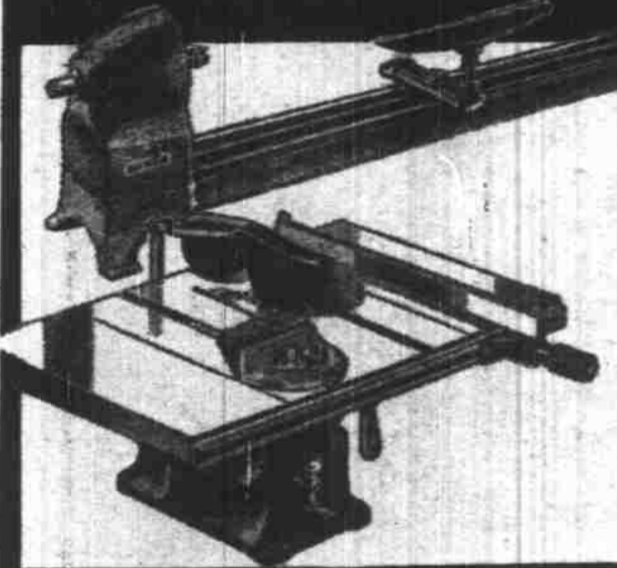

WARDS HIGH QUALITY... PRECISION MADE POWR-KRAFT TOOLS REDUCED

HEAVY-DUTY LATHE **14 44**
(At a price others usually ask for smaller lightweight lathes). It takes stock up to 11x32 inches. It can be used for light metal turning jobs, with the proper attachments.

8-INCH BENCH SAW **17 88**
This saw has many features of our heavy-duty machines, yet is priced amazingly low. It has large 24x15-inch table area (with extensions). Table tilts to 45 degree angle.

REGULAR 29c UTILITY CORD **18c**
For irons, toasters and other electrical appliances. It has asbestos insulation; with rayon and cotton cover. 6-ft. cord.

6 1/2" GARDEN HOE REDUCED **44c**
A real money saver! This sleek style hoe is made from carbon steel. The blade is firmly riveted to shank. 4-foot handle.

SPADING FORK CUT IN PRICE **88c**
Your gardening will be easier with this sturdy fork. It has a strap ferrule, 4-foot ash handle, and four 11-inch tines.

GARDEN SEEDS **6 for 38c**
Flowers and vegetable. Usually cost 10c each elsewhere! All seeds 100% fresh; germination tested this Spring.

RAKE SPECIAL **78c**
3 DAYS ONLY!
Sturdy rake with 21 straight teeth. The head and teeth are forged from 1/2" steel. 4-foot ash handle.

SAVE ON LAWN SEED **1 29**
For a beautiful, quick-starting lawn! Mixture contains selected seeds, 99% weed free! 4-lb. bag. Regularly $1.50