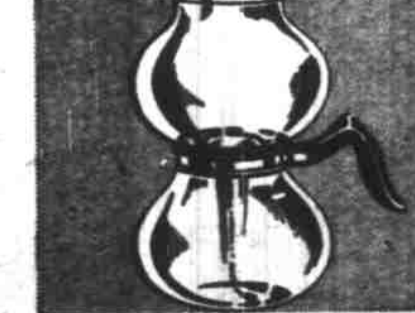

Perfect Coffee Every Time!
Coffee Maker
1.66
Vacuum Type!
Reduced! 8-cup size. Use on any stove... all heat-proof Pyrex glass! Easy to clean!