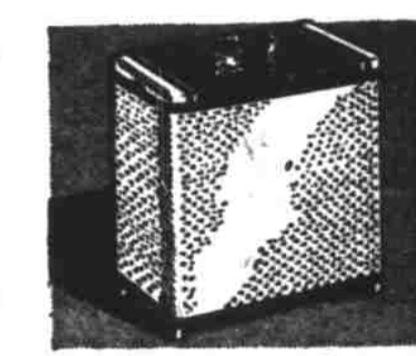

Huge! Handy! Bench-Type
Clothes Hamper
2.69
Self-Ventilated!
Closely woven, long-lasting fibre! Washable enamel finish! 19 x 10 x 18 in. high! Save now!