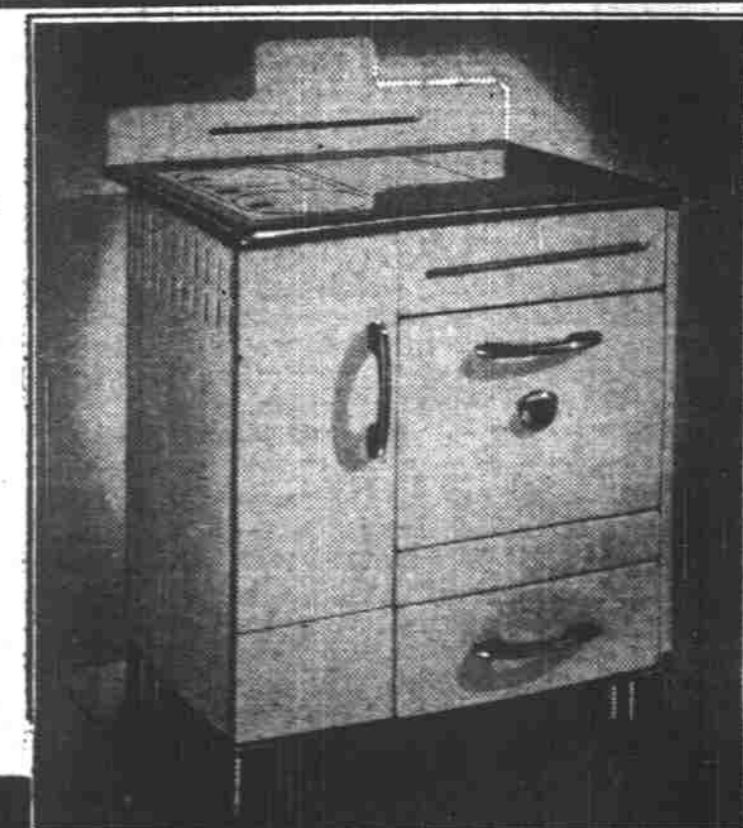

See Us Today... AND OWN

THIS BEAUTIFUL, MODERN

MONTAG Princess Range

ENJOY AMAZING BEAUTY, NEW FEATURES, CONVENIENCE you've long needed!

Here is the range which will make your kitchen a real joy... the range which has those features you've "dreamed" about! SEE IT... ask about it... TODAY! You can EASILY own your favorite Montag.

PRINCESS MODELS $89.75
IN CHOICE OF STANDARD COLORS
DUCHESS MODELS... $99.75
IN CHOICE OF STANDARD COLORS
We Display other MONTAGS priced as low as... $43

TRADE-IN YOUR OLD STOVE As Down Payment!

Ask About Our GENEROUS ALLOWANCES! Let our liberal trade-in offer put a lovely, new Montag Range into your kitchen at once! We'll gladly appraise your old stove... no charge, no obligation!

...OR PAY AS LITTLE AS $1 Down... $1 Per Week!

New Location
MURPHY BLDG.
260 State St.

HOGG BROS.

On State Street
Just West of
Commercial St.
Phone 6022