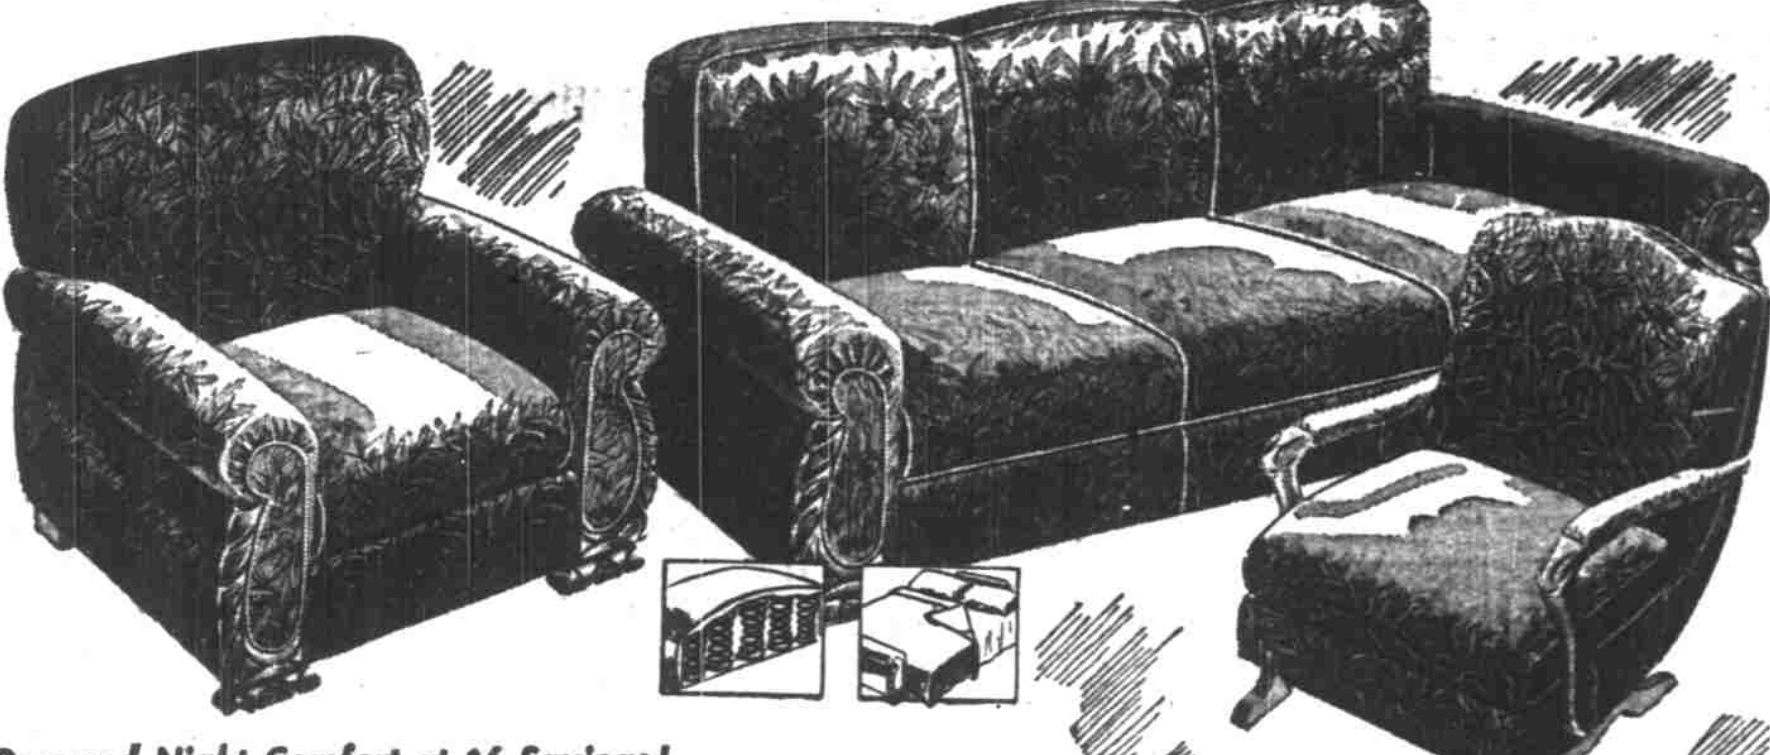

3-PIECE BED OUTFIT!
 Compare outfits at \$4 more! Metal bed in brown, chip-resistant enamel. Cotton mattress. 90-coil spring.
15⁸⁸

DOUBLE DECK SPRING!
 \$5 more! 99 deep, double deck coils, tied with 160 helical coils. Aluminum finish. Hurry to Wards!
9⁸⁸

Buy your floor covering needs now... SAVE! Complete selection of smartest new patterns in BROADLOOM CARPETS... AXMINSTER RUGS... WARDOLEUM and LINOLEUM!

Now is the time to buy that new furniture you've been wanting. Check the outstanding values in this advertisement... then come to Wards and SAVE!

Day and Night Comfort at \$6 Savings! Exclusive New Style! New SI-lateX Pads!
RAYON VELVET SOFA-BED
 Here's practical beauty and comfort at a cold cash saving of \$6 over most prices elsewhere for similar quality! And you get all these features: Posture-rite center coils rest heavy parts of body; heavy Super-edge coils keep front trim and neat; 195 comfort coil unit; resilient base support, better than famous No-sag; rayon and cotton velvet cover! Makes double bed without moving away from the wall!
 Matching Chair... \$24.88 Platform Rocker... \$22.88