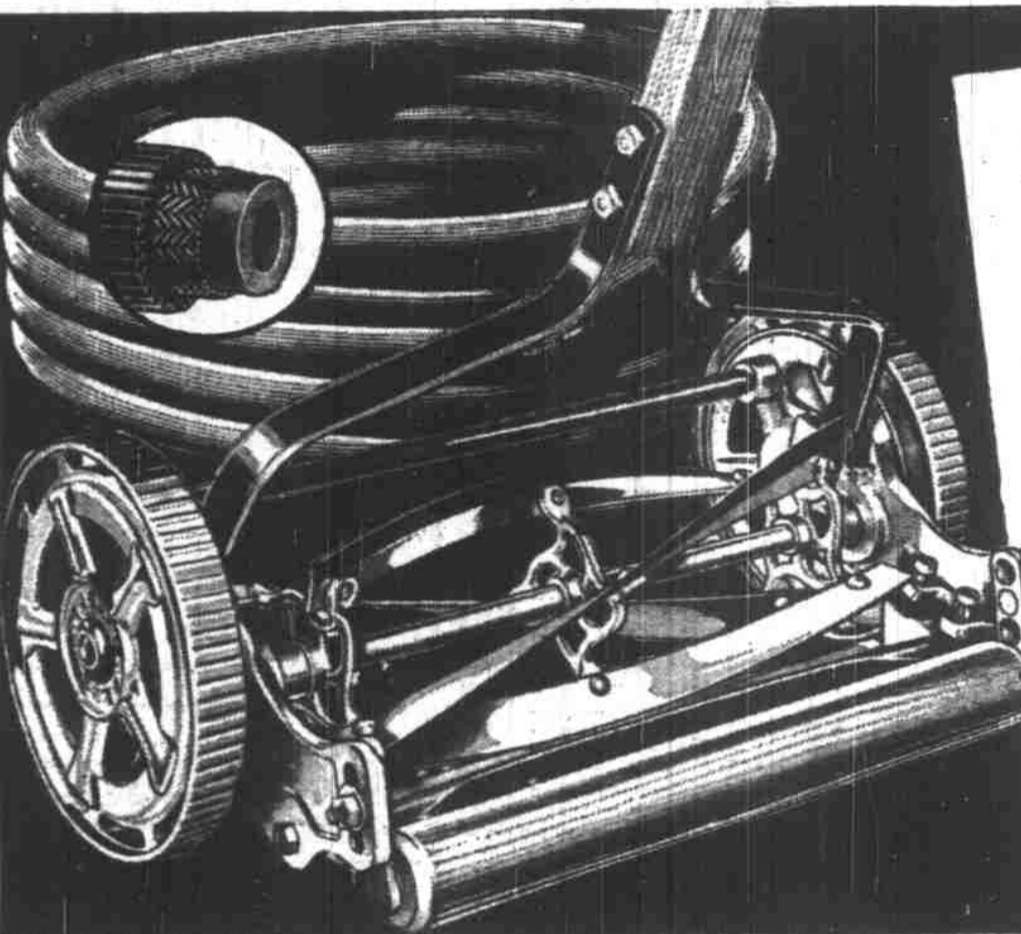

Automatic Electric Water System **60²⁵**
Now, complete
250 gallon per hr. capacity. 18 gal. galvanized tank. For wells up to 22 feet deep. A "buy"!

Vitreous China Closet Outfit **14⁸⁸**
With seat
Complete closet outfit, made of finest vitreous-china. Stain and acid-proof. White closet seat!

Heavy 8-oz. Green Duck Grass Catcher **85c**
Hooks included
Has galvanized steel bottom, and galvanized wire frame. Will fit 12 to 16-inch mowers. Save!

A Fast, Keen-Cutting Grass Shear **59c**
5/8-inch blades
Blades lie flat on ground. Coil spring prevents blades from sticking. Self-sharpening.

Rust-Proof, Wrought Brass Hose Nozzle **20c**
Full size
Large waterway is adjustable to any degree of spray, or can be shut off completely.

Wards Master Quality Garden Hoe **1³⁵**
Now only
One-piece steel blade and socket. Strong 52-inch waxed ash handle. Long-lasting! Value!

New Automatic Gas Water Heater **32⁹⁵**
20-gal. size, only
Constant hot water for as little as 6c a day! American Gas Association approved! Save now!

Automatic Electric Water Heater **48⁸⁵**
30-gal. size
You can enjoy all the hot water you want, for only a few cents a day. Double element!

WARDS HOME-MODERNIZING SALE!

NO MONEY DOWN
You don't need a cent to begin modernizing your home! An FHA-Insured Remodeling Loan provides all the cash you need for both labor and materials. 3 years to pay!

It's Reduced for This Sale!
Note All the Features of a $12.00
LAWN MOWER
9⁴⁸
18-in. cut
It has all these features of higher-priced mowers: 5 self-sharpening steel blades... precision adjustment on bed knife... self-adjusting ball bearings... completely enclosed gears... 10-in. open-spoke wheels.
Red Hose Reduced
1⁷⁸
4 braid construction, tested to 850 lbs. pressure. Guaranteed 5 years! 25-foot. Save at Wards!