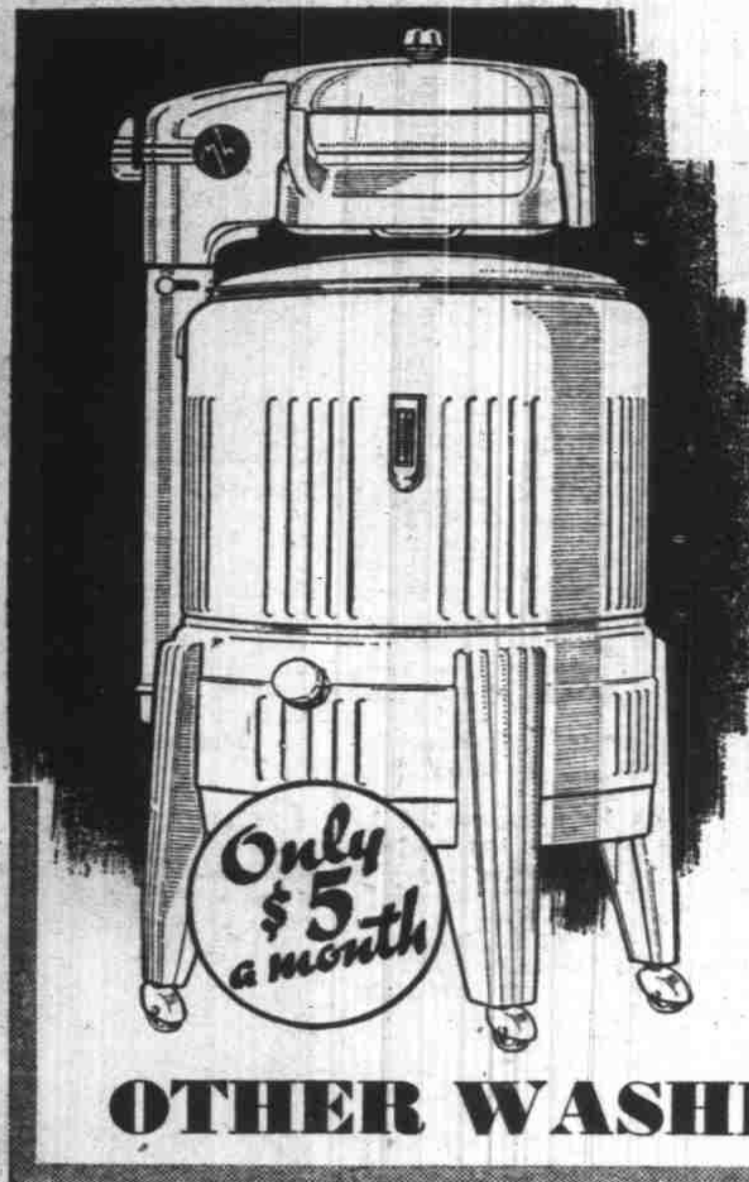

Before you buy any Washer see this new all-white Supreme "8"

Full Featured! **79⁹⁵**
 Compares Favorably With \$100 Washers!

It has everything to make your wash-days easier! Dollar for dollar, you can't buy more efficiency, more beauty, more modern conveniences! Come in TODAY and see it demonstrated! Inspect its 3-Way Cleansing Process... exclusive Selective Pressure Indicator on big Lovell wringer! Safety Indicator shows water temperature! Large 20 gal. tub... 8 lb. capacity! Mechanism sealed in oil! You'll agree, there's no finer washer made!