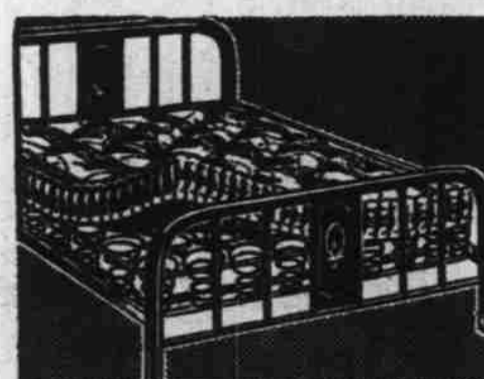

SALE. 3 Pc. BED OUTFITS **18.88**