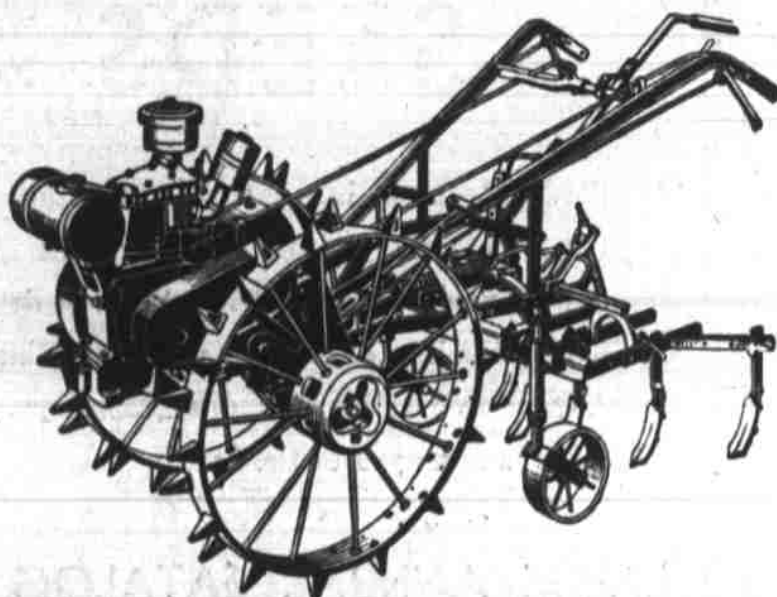

## Sears Blue Flame Oil Brooder

Holds 500 One-Day Old Chicks! Priced at Only

**\$11.45**

Burns kerosene with clean, hot flame. Heat distributor and burner set close to floor, cut fuel cost 1/4 to 1/2. Chrome steel long life burner. No smoke, no soot., Automatic needle valve control feeds fuel as required for uniform heat, saves fuel and time.

## Sears Economy Oil Brooder

Hovers Up to 800 Day-Old Chicks! Specially Priced!

**\$15.95**

Burns kerosene, distillate range or furnace oils with a hot blue-white flame. Operates for days without cleaning, clean it in a few minutes by a turn of the cleaner rod. 23-inch heating drum. Abundant heat for average brooder house. Carburetor type fuel feed. Thermostat heat control.

## Handiman Garden Tractor

Handiman Garden Tractor. The finest garden tractor money can buy! Easy to guide, does the work of 3 or 4 horses for you. Low cost crop production. Equipped with 3 h.p. motor, also new features. Cultivator gangs adjustable for 1, 2 or 3 rows, full castor gauge wheels. Price, with extension rims and cultivator . . .