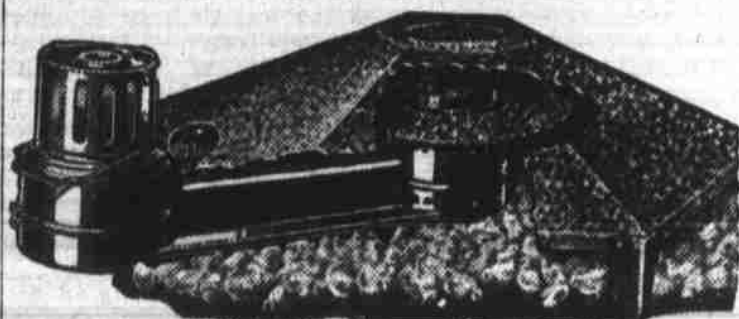

## Sears Blue Flame Oil Brooder

Holds 500 One-Day Old Chicks! Priced at Only

**\$11.45**

Burns kerosene with clean, hot flame. Heat distributor and burner set close to floor, cut fuel cost 1/4 to 1/2. Chrome steel long life burner. No smoke, no soot., Automatic needle valve control feeds fuel as required for uniform heat, saves fuel and time.

## Sears Economy Oil Brooder

Hovers Up to 800 Day-Old Chicks! Specially Priced!

**\$15.95**

Burns kerosene, distillate range or furnace oils with a hot blue-white flame. Operates for days without cleaning, clean it in a few minutes by a turn of the cleaner rod. 23-inch heating drum. Abundant heat for average brooder house. Carburetor type fuel feed. Thermostat heat control.

## Handiman Garden Tractor

Handiman Garden Tractor. The finest garden tractor money can buy! Easy to guide, does the work of 3 or 4 horses for you. Low cost crop production. Equipped with 3 h.p. motor, also new features. Cultivator gangs adjustable for 1, 2 or 3 rows, full castor gauge wheels. Price, with extension rims and cultivator . . .