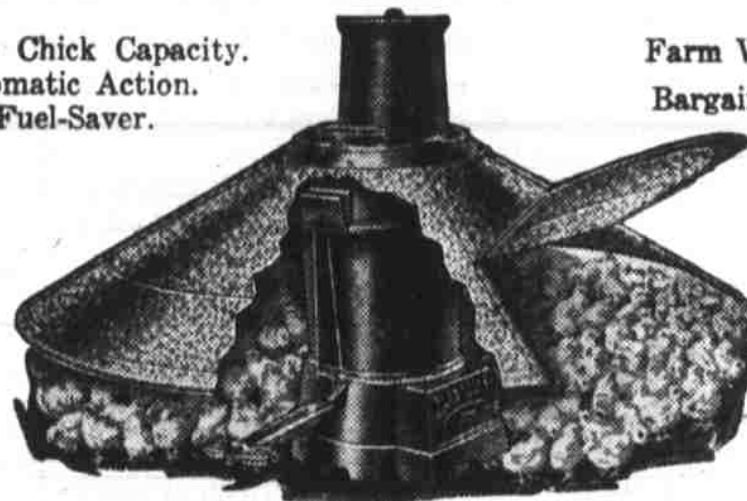

## Sears Economy Oil Brooder

Hovers Up to 800 Day-Old Chicks! Specially Priced!

**\$15.95**

Burns kerosene, distillate range or furnace oils with a hot blue-white flame. Operates for days without cleaning, clean it in a few minutes by a turn of the cleaner rod. 23-inch heating drum. Abundant heat for average brooder house. Carburetor type fuel feed. Thermostat heat control.

## Handiman Garden Tractor

Handiman Garden Tractor. The finest garden tractor money can buy! Easy to guide, does the work of 3 or 4 horses for you. Low cost crop production. Equipped with 3 h.p. motor, also new features. Cultivator gangs adjustable for 1, 2 or 3 rows, full castor gauge wheels. Price, with extension rims and cultivator . . .

**\$271.20**

Can Be Purchased on Our Easy Payment Plan

Come to Sears — for Lowest Prices and Complete Stock of Coal and Oil

# BROODERS

- 1000 Chick Capacity.
- Automatic Action.
- Big Fuel-Saver.

Farm Week Bargain!