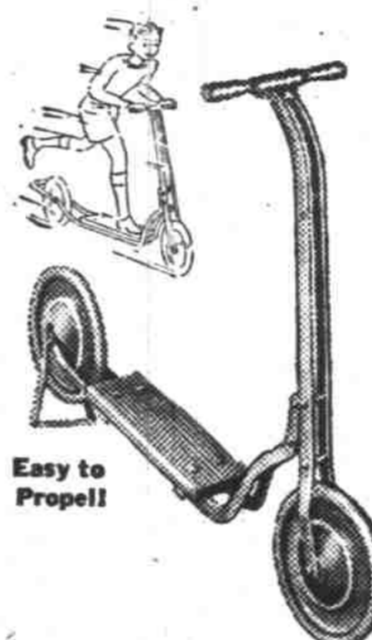

Sky King Velocipedes

Electric Cruising Landing Lights **7.98**

Air-flow design—sturdy steel! Ball bearing front wheel, 1-in. rubber tires.

WARD SPEED SCOOTERS

Not to be confused with ordinary scooters at this low price.

1.29

STREAMLINED frame; 35¼-in. long and 29-in. high; 8½-in. double disc wheels; ¾-in. rubber tires. Parking stand. Red enameled; white striping.