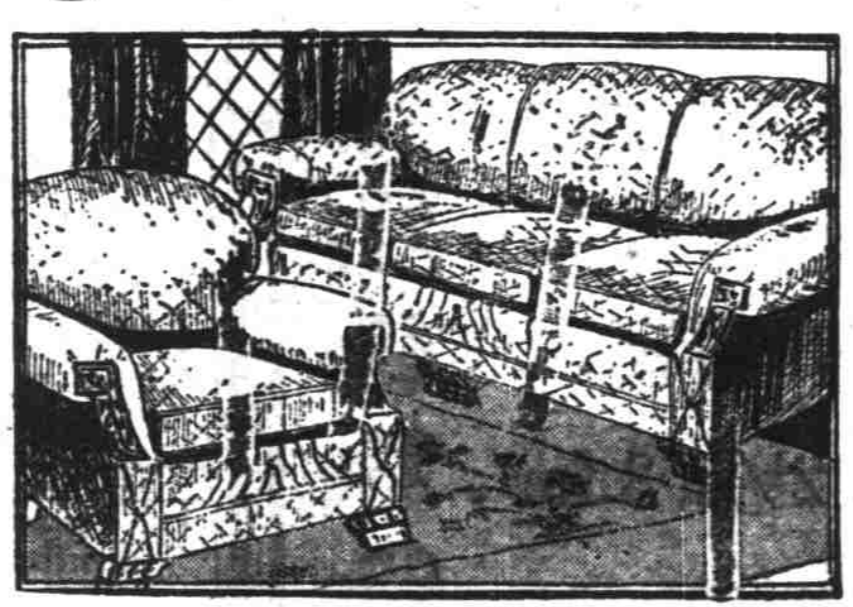

Living Room Suite

$44⁹⁵