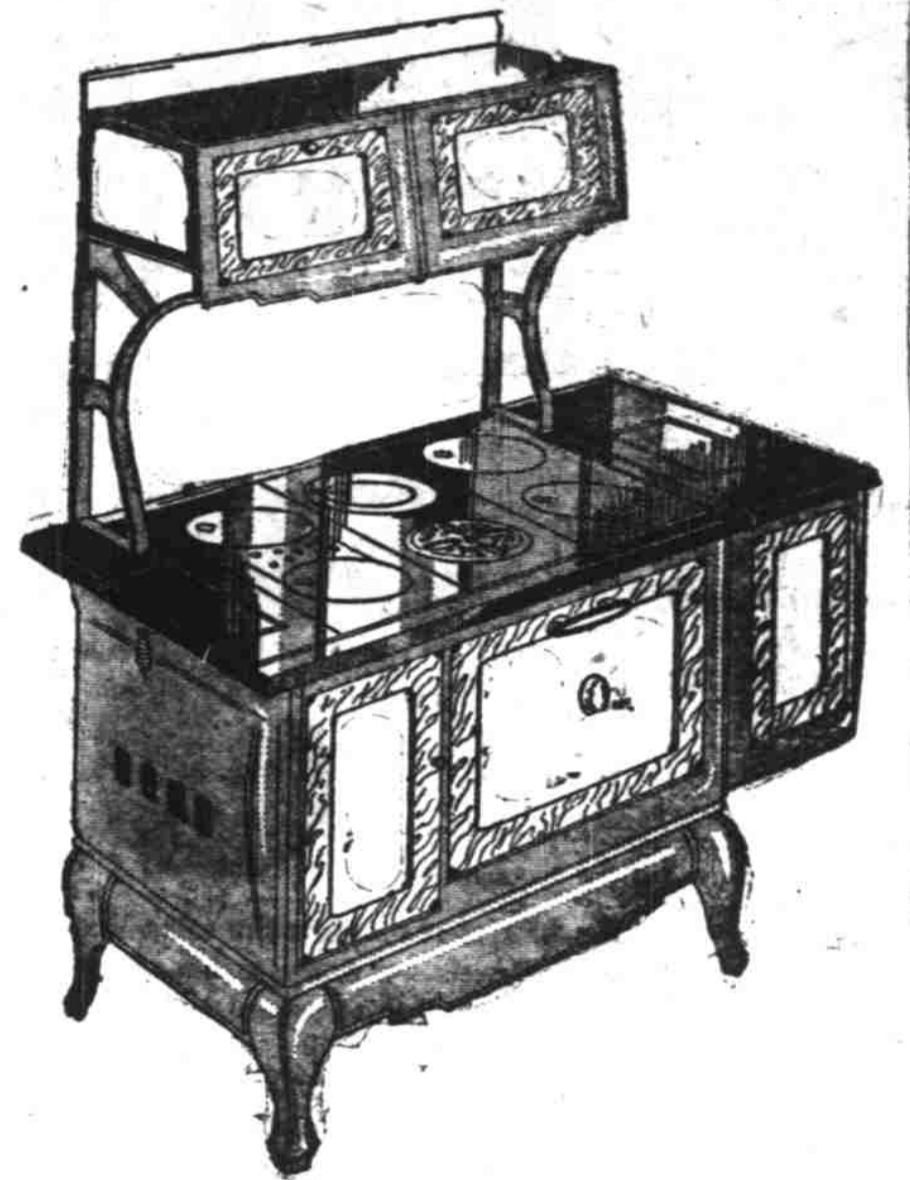

Ranges Described Here are Similar to Illustration But Have No Reservoir