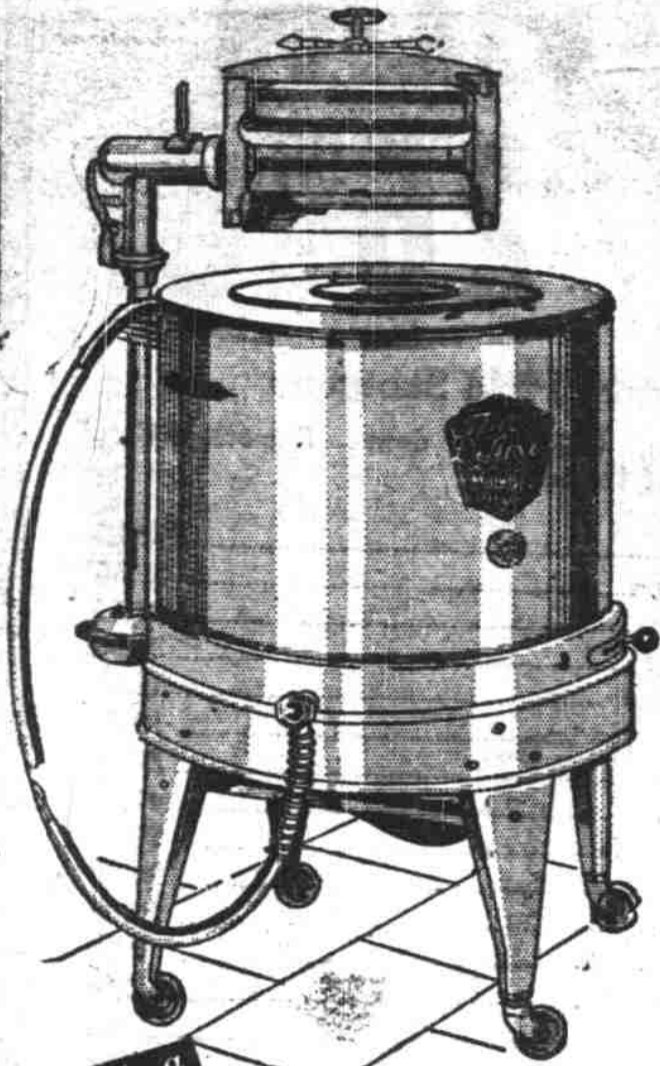

# WARDWAY De Luxe

What a Laundering Service! Housewives... lighten your work with a Wardway De Luxe—equipped with a "fool-proof" motor driven pump... drains the tub in two to three minutes. Equipped with the nationally known Lovell Wringer Cadylited over steel, and 2 1/2" balloon rolls, instant safety release; 24-gal. capacity; "Tri-Radial-Fin" 9" agitator; 100% overload splash-proof motor; triple fired porcelain enamel tank of ARMCO iron and is beautifully finished in two shades of buff. The most modern, efficient and economical washer money will build—sold at a LOWER PRICE than any other washer of like Quality. Guaranteed unconditionally against defective material or workmanship.