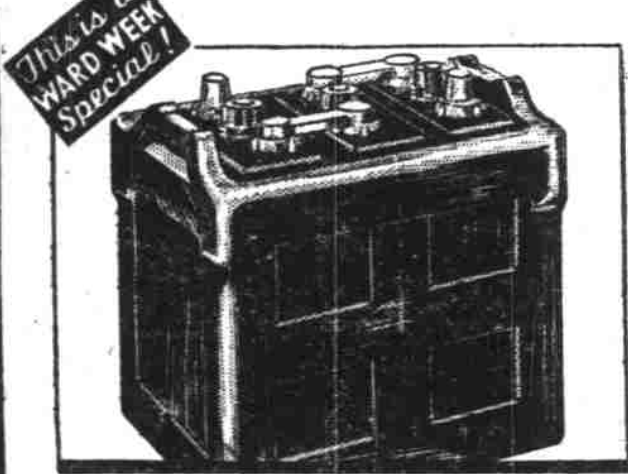

COMMANDER BATTERIES PENNSYLVANIA OIL