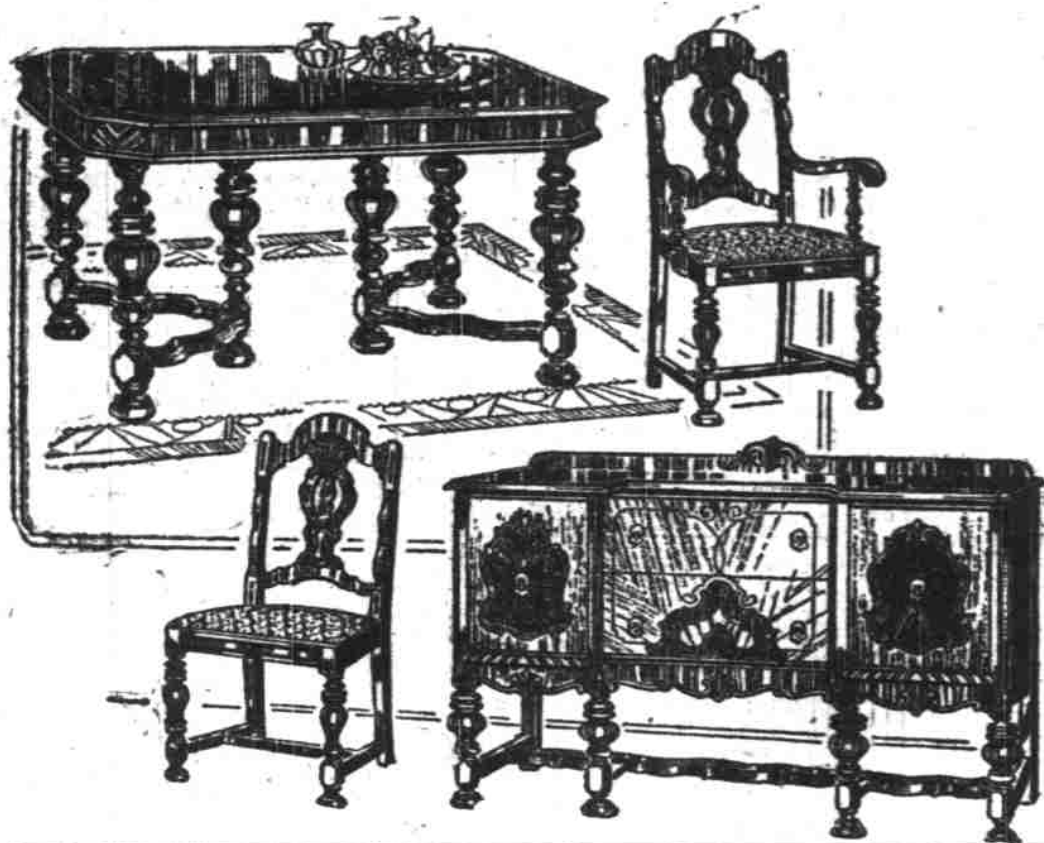

LOWER-THAN-EVER PRICES IN OUR August FURNITURE SALE

8-Piece Dining Room Suite

As Illustrated
Special

\$79.

Other Suites as
Low as \$29.95
Complete

Davenport & Chair

As Illustrated
In Plain Tapelle - Cash

\$29⁹⁵

Bed, Chiffonier & Vanity

A WIDE VARIETY OF CHOICE WOODS ARE USED IN THE CONSTRUCTION OF THIS NUMBER

The suite is made in Oregon and the design is taken from a Grand Rapids Set which sells at over \$600. **\$108⁷⁵**

Special Values in Bedroom Suites

- Reg. \$177 EARLY AMERICAN MAPLE SUITE, consists of twin beds, vanity, dresser and bench. Special **\$99.50**
- Reg. \$99.50 SUITE IN BEAUTIFULLY MATCHED WALNUT VENEERS, consists of bed, vanity and chiffonier. Special **\$69.95**
- Reg. \$76.80 DECORATED ENAMELED SUITE, four pieces, bed, vanity, chest and bench. Special **\$49.95**
- Reg. \$69.50 DECORATED ENAMEL THREE-PIECE SUITE, Special **\$39.95**
- Reg. \$320 BERKEY & GAY SUITE. This is a beautiful set. Interior construction solid, mahogany and dust proof. Consists of bed, chest, vanity, mirror, bench and nite stand **\$199**
- BED SPECIAL, Simmons Bed, Spring and Mattress, Now priced (Cash) **\$11.95**