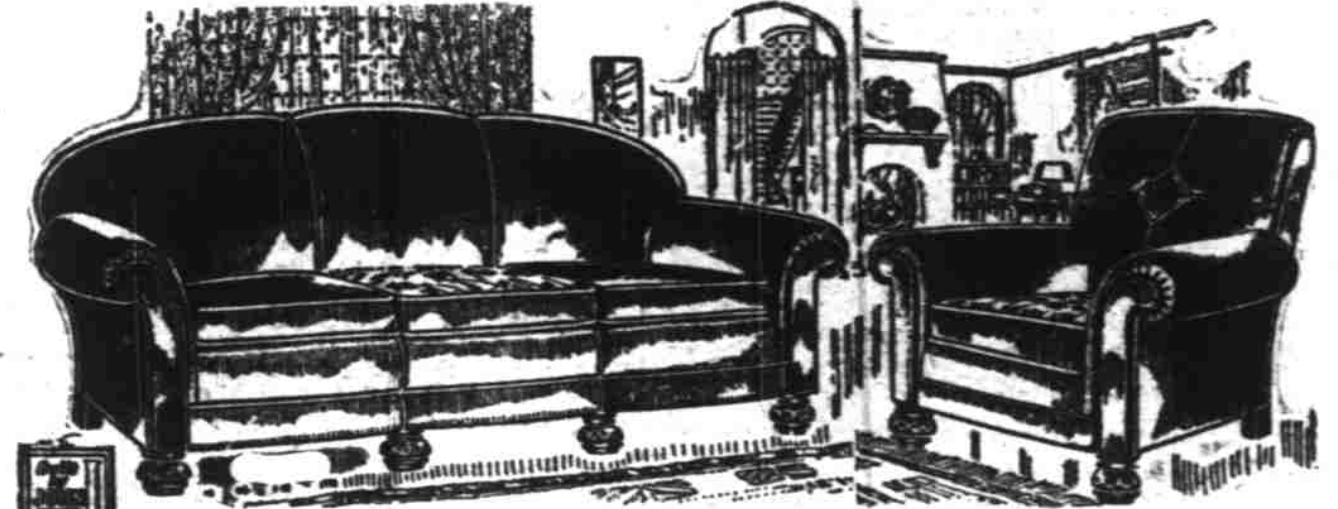

LOWER-THAN-EVER PRICES IN OUR August FURNITURE SALE

8-Piece Dining Room Suite

As Illustrated
Special

\$79.

Other Suites as
Low as \$29.95
Complete

Davenport & Chair

As Illustrated
In Plain Tapelle - Cash

\$29⁹⁵

Bed, Chiffonier & Vanity

A WIDE VARIETY OF CHOICE WOODS ARE USED IN THE CONSTRUCTION OF THIS NUMBER

The suite is made in Oregon and the design is taken from a Grand Rapids Set which sells at over \$600. **\$108⁷⁵**

Special Values in Bedroom Suites

- Reg. \$177 EARLY AMERICAN MAPLE SUITE, consists of twin beds, vanity, dresser and bench. Special **\$99.50**
- Reg. \$99.50 SUITE IN BEAUTIFULLY MATCHED WALNUT VENEERS, consists of bed, vanity and chiffonier. Special **\$69.95**
- Reg. \$76.80 DECORATED ENAMELED SUITE, four pieces, bed, vanity, chest and bench. Special **\$49.95**
- Reg. \$69.50 DECORATED ENAMEL THREE-PIECE SUITE, Special **\$39.95**
- Reg. \$320 BERKEY & GAY SUITE. This is a beautiful set. Interior construction solid, mahogany and dust proof. Consists of bed, chest, vanity, mirror, bench and nite stand **\$199**
- BED SPECIAL, Simmons Bed, Spring and Mattress, Now priced (Cash) **\$11.95**