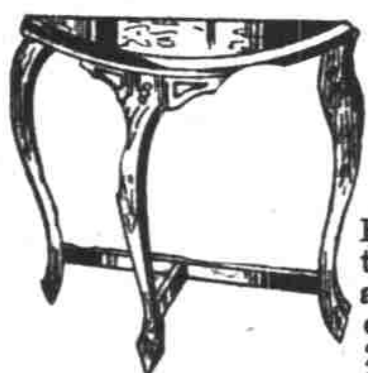

Small Carrying Charge on
Deferred Payments

5-Piece Dinette Suite

Your choice of 2 most attractive suites. No. 1, a 5 piece solid mahogany with pull-out end type table. Loose type seats upholstered with tapestry. No. 2, Walnut finish suite. Refractory table. Chairs upholstered in Jacquard.

\$29⁹⁵

\$3 Down \$5 Monthly
Small Carrying
Charge on Deferred
Payments

SOLID WALNUT END TABLE

\$1⁸⁹

Beautiful solid walnut end table at an almost unbelievable price. Gracefully shaped top is 11 1/2" x 23". Stands 24" high. Dull rubbed finish.