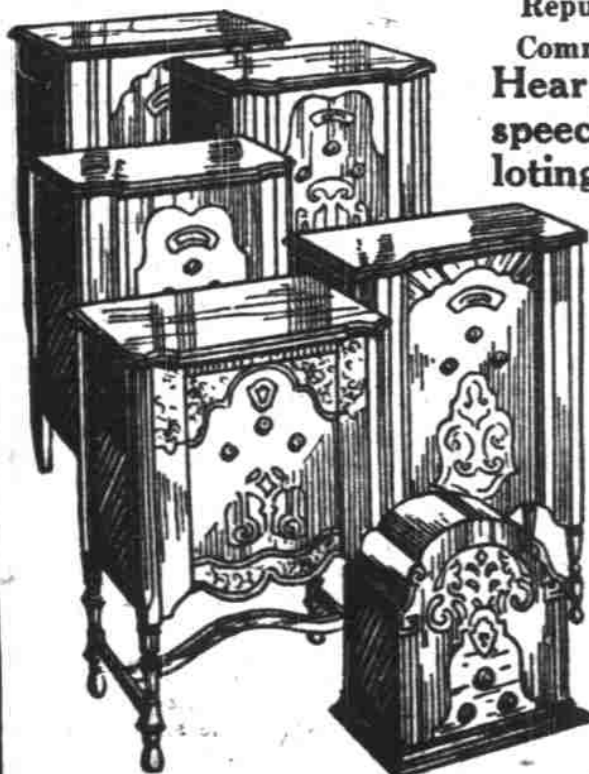

GET A RADIO TO HEAR THE NATIONAL CONVENTIONS

Republican Commences **June 14** Democratic Commences **June 27**
Hear the platforms, the issues, the speeches of national leaders, the balloting, the final nominations.

Why Wait For the Newspapers?—Get The Thrills and Excitement Direct.

CLEARANCE PRICES now at Ward's on many splendid radios. All genuine Airlines licensed by R.C.A. and Hazeltine. Complete with Airline Tubes guaranteed One Full Year. No extra charge for installation.

Easy Payments — Small Carrying Charge

How Many	What Kind	Was	Now	Pay Down
12	8-Tube Super	$49⁹⁵	$44⁵⁰	$5⁰⁰
3	Het. Console	$39⁹⁵	$37⁵⁰	$5⁰⁰
4	Console	$39⁹⁵	$29⁵⁰	$3⁰⁰
4	7-Tube Screen Grid Mantel	$39⁹⁵	$29⁵⁰	$3⁰⁰

Ward-O-Leum Super-Service Rugs

Ward's Guarantee Assures Long Wear and Clear Lasting Colors

$4⁸⁹ 9x12 Feet

Sturdy felt base rugs whose surface is built up entirely of FLEXIBLE enamel that stubbornly resists wear! The rugs are stainproof and waterproof, and come in a choice of tile and floral designs.