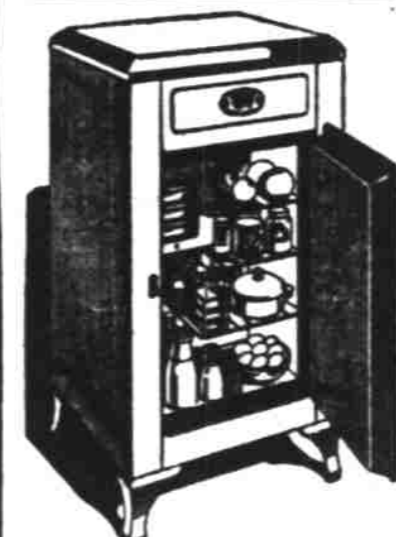

Canning Time Is Here

Aluminum 10-Qt. Steam Pressure

Cooker \$10⁹⁵

10-qt. size holds 5 pt. jars

Cooks and Cans in 1-3 Usual Time

Here's ideal equipment for summer canning and cooking! An entire meal—meat, vegetables, dessert—is quickly cooked over ONE burner! The perfect-fitting cover captures the steam that cooks food quickly, preserving delicious flavors and healthful vitamins. 1. Steam pressure is recommended by the U. S. Department of Agriculture as the quickest, safest method for canning meats, fruits and vegetables. 2. Visible gauge shows steam pressure at all times. 3. Cooker of heavy cast aluminum.

\$7.50 a Month Buys a TruKold Electric Refrigerator
\$7.50 a month figures only 25 cents a day. \$7.50 DOWN. Small carrying charge on deferred payments.

\$144⁵⁰

Delivered and Installed Larger Sizes \$10 Down, \$10 a Month Super-Service Power — Oversize Thick Insulation—Current Used Only About 1/4 the time—Oversize Food Capacity that is Standard Rated.