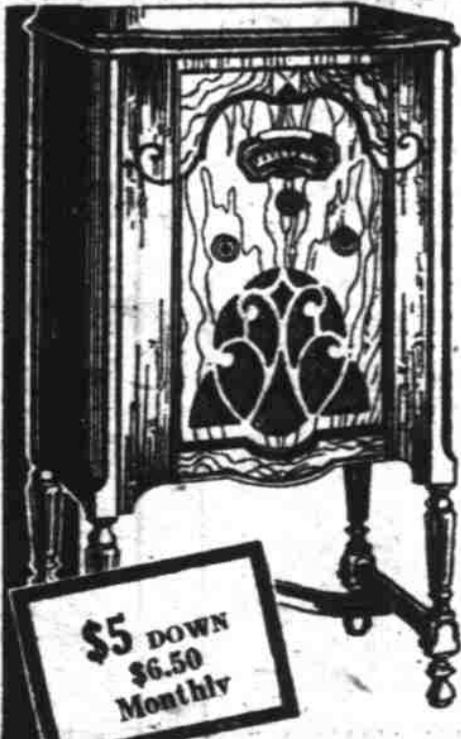

COIL SPRING

\$9.95
Double deck coil spring. Helical tie. For full size bed. 99 coils. Orchid or green enamel.

Chest of Drawers

\$8.95
Choice of Ivory or Green chest with 4 drawers. Gaily decorated.

WOOL BATT

\$2.89
Covered with good grade cheese cloth. Size 72"x90".

CRINKLE SPREAD

\$1.09
Extra large size 80"x108". Fast colors.

SPOT LIGHT TUNING **7 TUBE SUPERHETERODYNE** **FULL VISION DIAL**
CONSOLE TYPE

Complete With Tubes! . . . Installation Free!
\$49⁹⁵
only
SEE WHAT THIS SET GIVES YOU!
1 Automatic Volume Control
2 Spot Light Tuning
3 Full Vision Dial
4 Continuous Tone Control
5 Pentode and Multi-Mu Tubes
6 Super Dynamic Speaker
Console Equipped with "AIRLINE" Tubes . . . guaranteed one year!