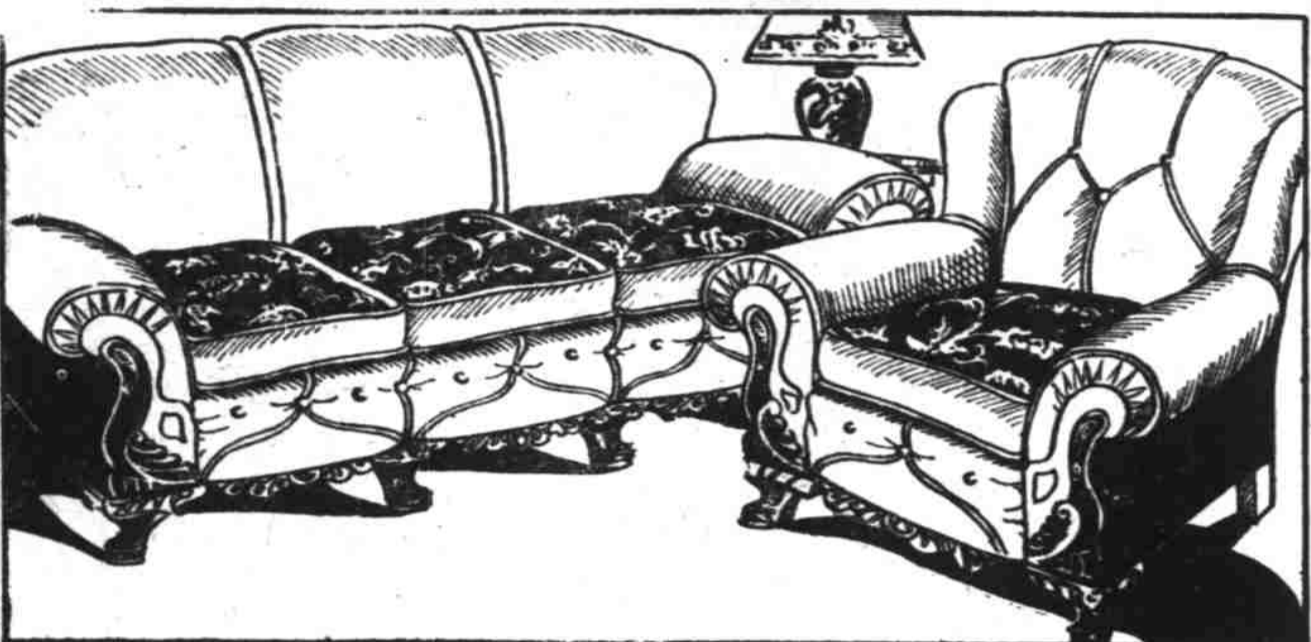

7-pc. Living Room Suite

Luxurious, Massive Davenport and Hi-Back chair covered all over in Genuine 100% Angora Mohair. The other pieces add to the coziness and beauty of your room.

Mohair Davenport (Reversible Cushions)
Hi-Back Chair (Reversible Cushions)
Walnut Finish Occasional Table
Venetian Mirror (10" x 18")
Occasional Chair (Jacquard)
One Bridge or Floor Lamp
Axminster Rug—9 Feet by 12 Feet
$98⁵⁰

FLOOR COVERINGS REDUCED!

WARD-O-LEUM RUG
5 year guaranteed Ward-o-leum Rug. 9'x12". Attractive for any room. New patterns. **6.45**

INLAID LINOLEUM
6 foot Inlaid Linoleum—9 patterns in new popular patterns. . . . . **69c ft.**
All reduced . . . . .

AXMINSTER RUGS
Beautiful new patterns in 9'x12' Axminster Rugs. Several colors. **24.95**
Victory all wool face. . . . .
Another group of beautiful rugs. New low price. Amsterdam **31.95**
all wool face . . . . .

RAG RUGS
A limited quantity of 18"x36" Rugs. **19c**
Limited quantity . . . . .

CHENILLE RUGS
Cotton yarn Chenilles. 24"x36". Choice of Blue or Rose **98c**
Comb. . . . .

WARD-O-LEUM RUGS
Ward-o-leum rugs which originally sold for $5.45. Beautiful—Practical. Limit quantities **2.95**

LINOLEUM
Patterns and coloring that will suit you perfectly. Waterproof & stainproof. Width 6 ft. **19c**