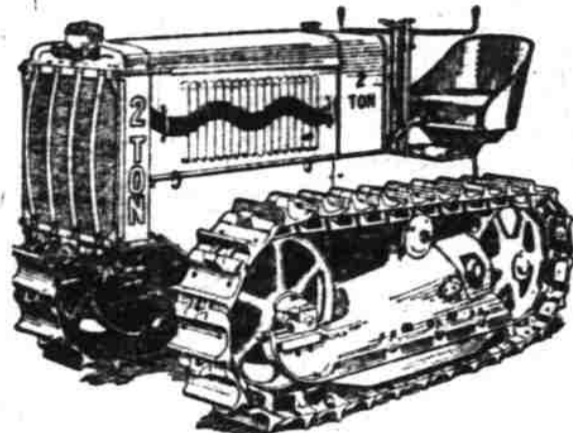

"CATERPILLAR" tractor-type tractors are built to ride wet, soft ground sure of footing, to put you in your fields days ahead of other methods. Long wide tracks ride seed beds lightly without packing, conquer hills, bridge gullies, and with big tools prepare the soil EARLY for greater bacterial action and moisture, and kills all young weeds.

CATERPILLAR
Loggers & Contractors Machinery Company
PORTLAND SALEM EUGENE

The Problem of the Present Day Is Economy
MY OFFICE DEFIES COMPETITION AS TO PRICE and QUALITY