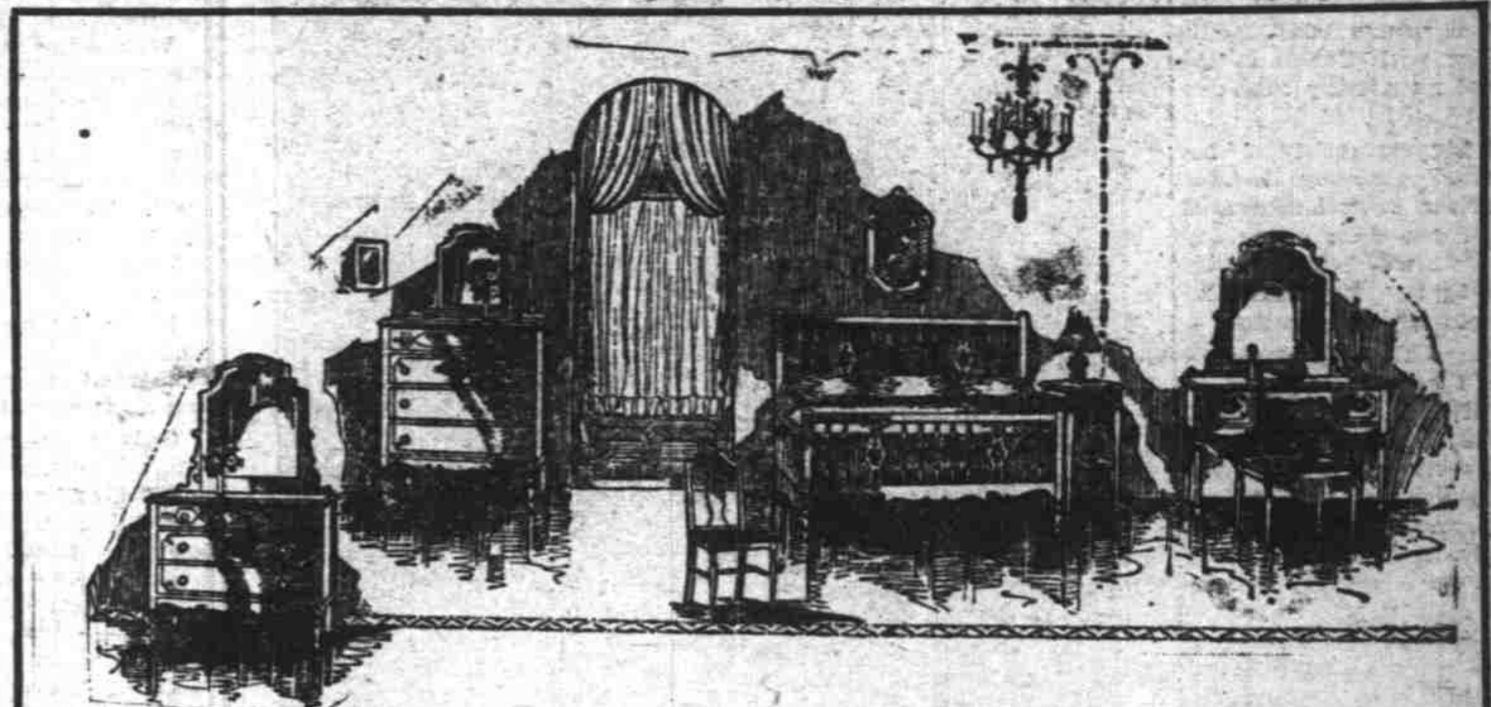

# YOUR HOME SHOULD COME FIRST!

**Velour  
Davenports**  
\$65.00  
Hardwood Frame  
Nachman Springs  
**Mohair  
Davenports**  
\$130 to \$260  
**Biltwell Dual  
Use Davenports**  
\$125.00

**This Attractive Decorated Ivory Enamel  
Bedroom Suite** \$73.50  
Bed - Dresser - Chiffonier or Bed - Vanity - Chiffonier

**Dining Room Suites** \$129.00 to \$742.00

This is an Open Stock Suite  
Any Piece can be  
Purchased Separately

Be  
Sure  
to  
See  
This  
Suite

**Davenport  
Tables**  
\$12.00 to \$57.00

*Is your home  
table shy?*