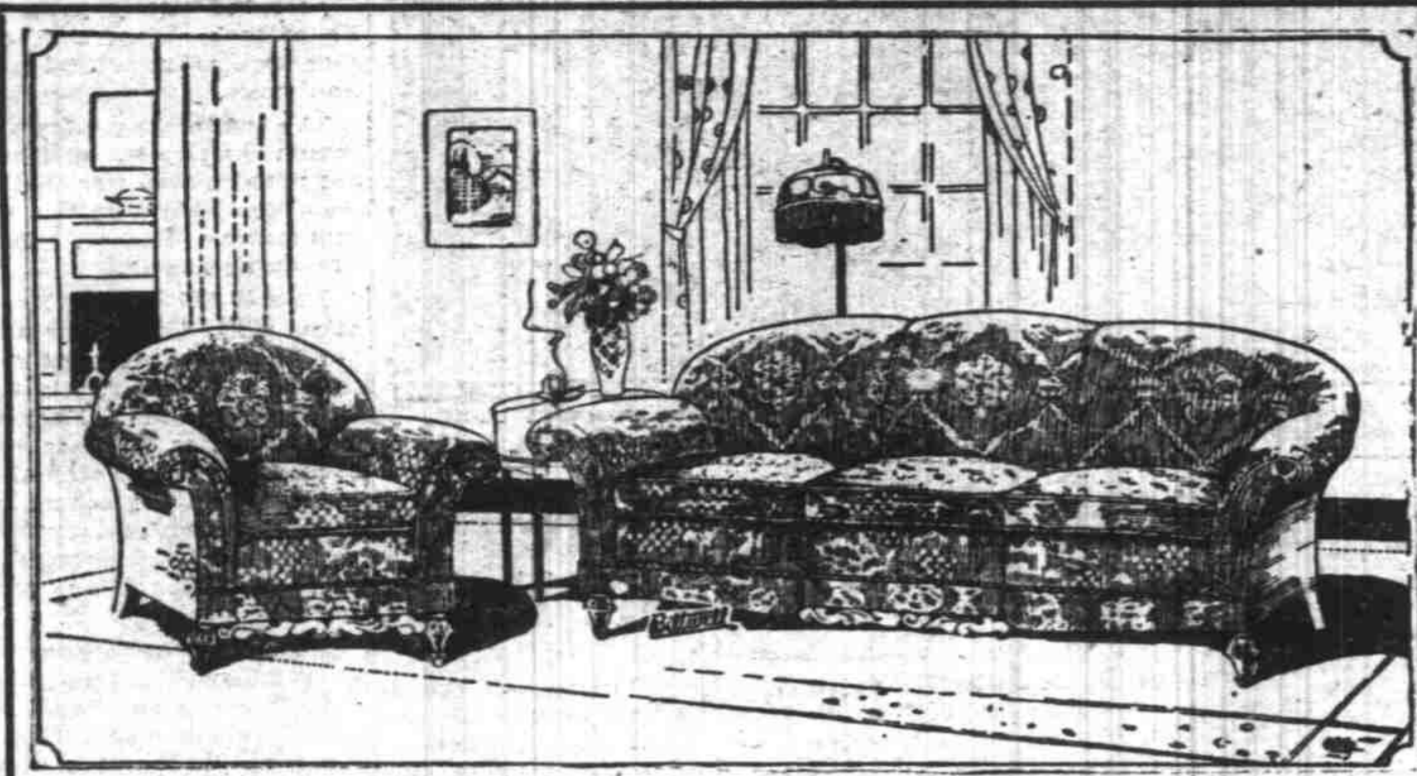

# YOUR HOME SHOULD COME FIRST!

**Velour  
Davenports**  
\$65.00  
Hardwood Frame  
Nachman Springs  
**Mohair  
Davenports**  
\$130 to \$260  
**Biltwell Dual  
Use Davenports**  
\$125.00

**This Attractive Decorated Ivory Enamel  
Bedroom Suite** \$73.50  
Bed - Dresser - Chiffonier or Bed - Vanity - Chiffonier

**Dining Room Suites** \$129.00 to \$742.00

This is an Open Stock Suite  
Any Piece can be  
Purchased Separately

Be  
Sure  
to  
See  
This  
Suite

**Davenport  
Tables**  
\$12.00 to \$57.00

*Is your home  
table shy?*