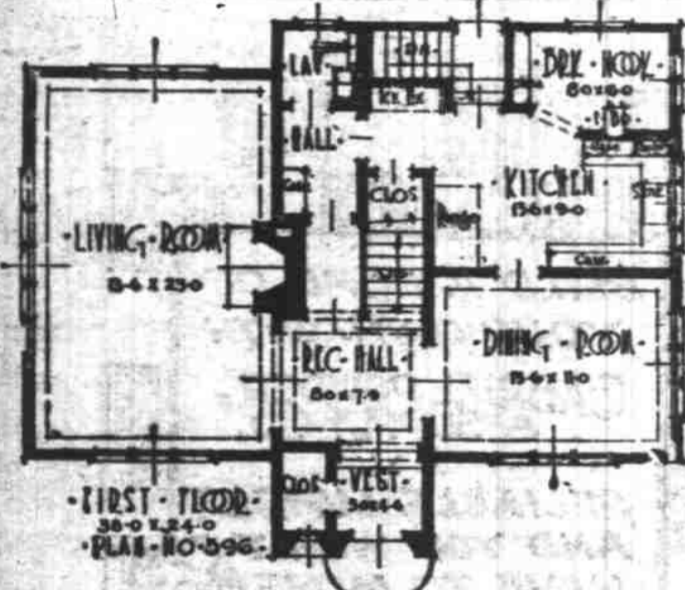

Plan Number 596

SECOND FLOOR PLAN-10-596

FIRST FLOOR PLAN-10-596

This charming two story house planned by H. B. Boland, head of the Universal Plan Service of Portland, has six well arranged rooms with all of the sleeping quarters on the second floor.

The living room on the ground floor is 13 feet by 23 feet and extends along one side of the house. Having three outside walls with many large windows, this room can be made very home like and attractive.