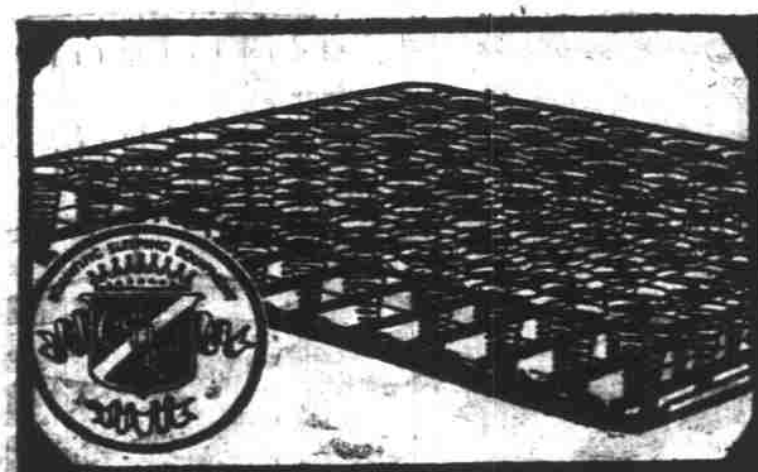

The "Crest-O-Rest" Spring

(The Peak of Bed Comfort) (Spring Value... **$23.50**)

Sold in Oregon Only by Powers 5 Stores