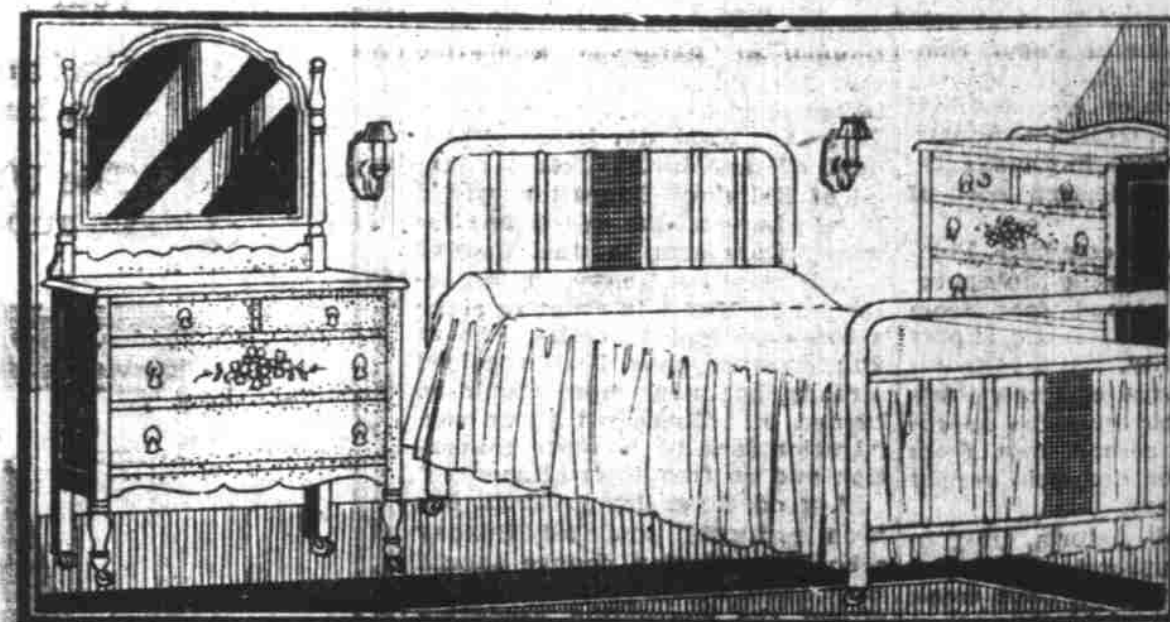

Blended Ivory Group

New—This 3-Piece Group in Blended Ivory, Hand Decorated **$65.50**

A very special price on a group for the bedroom. A complete suite, consisting of a "Simmons" 2-inch continuous post steel bed, with steel cane panel inserts in head and foot ends; a hand-decorated dresser and chest of drawers. All pieces in warm, blended ivory enamel.

The Bed $11.50 The Dresser $29.50 The Chest $24.50

Your Old Furniture Taken as Part Payment on New

GIESE-POWERS Furniture Company

Use Your Credit

We Charge No Interest

Members Commercial Associates, Inc., the Largest Furniture Buying Organization in the United States