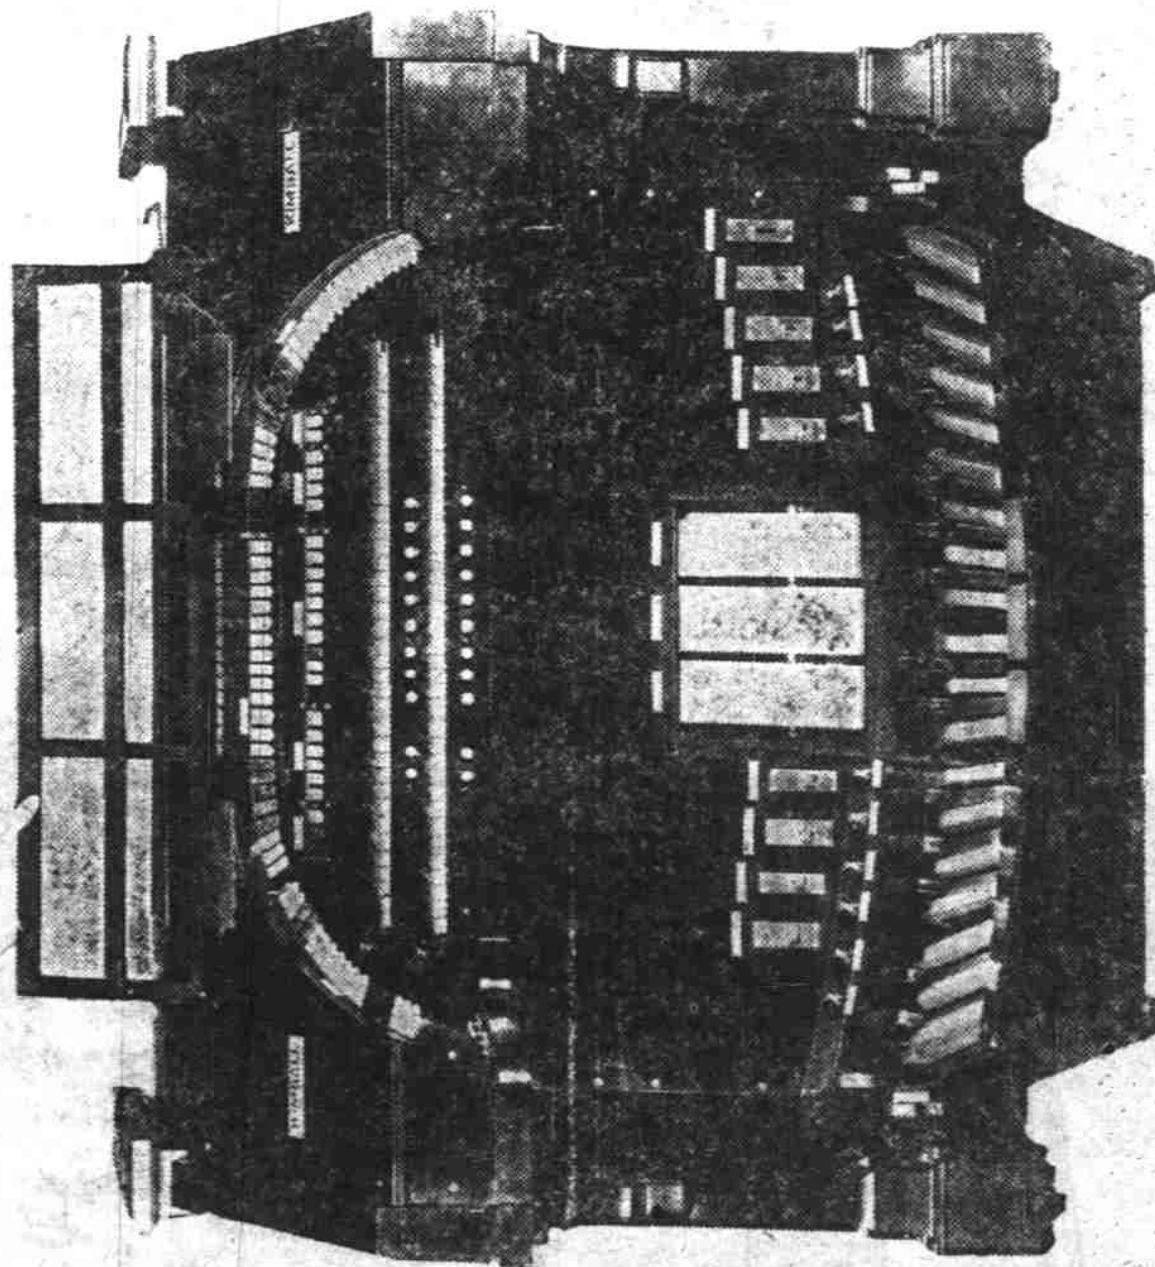

IN CONCERT DAILY

Now Playing