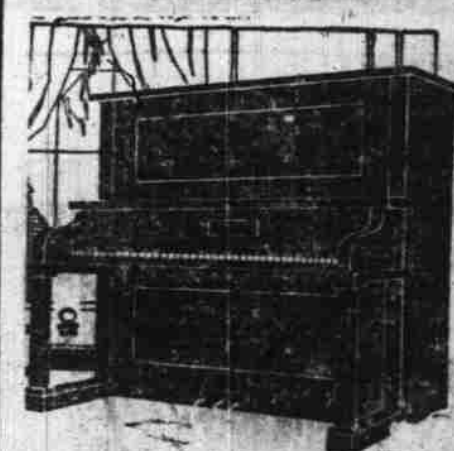

Music Specials