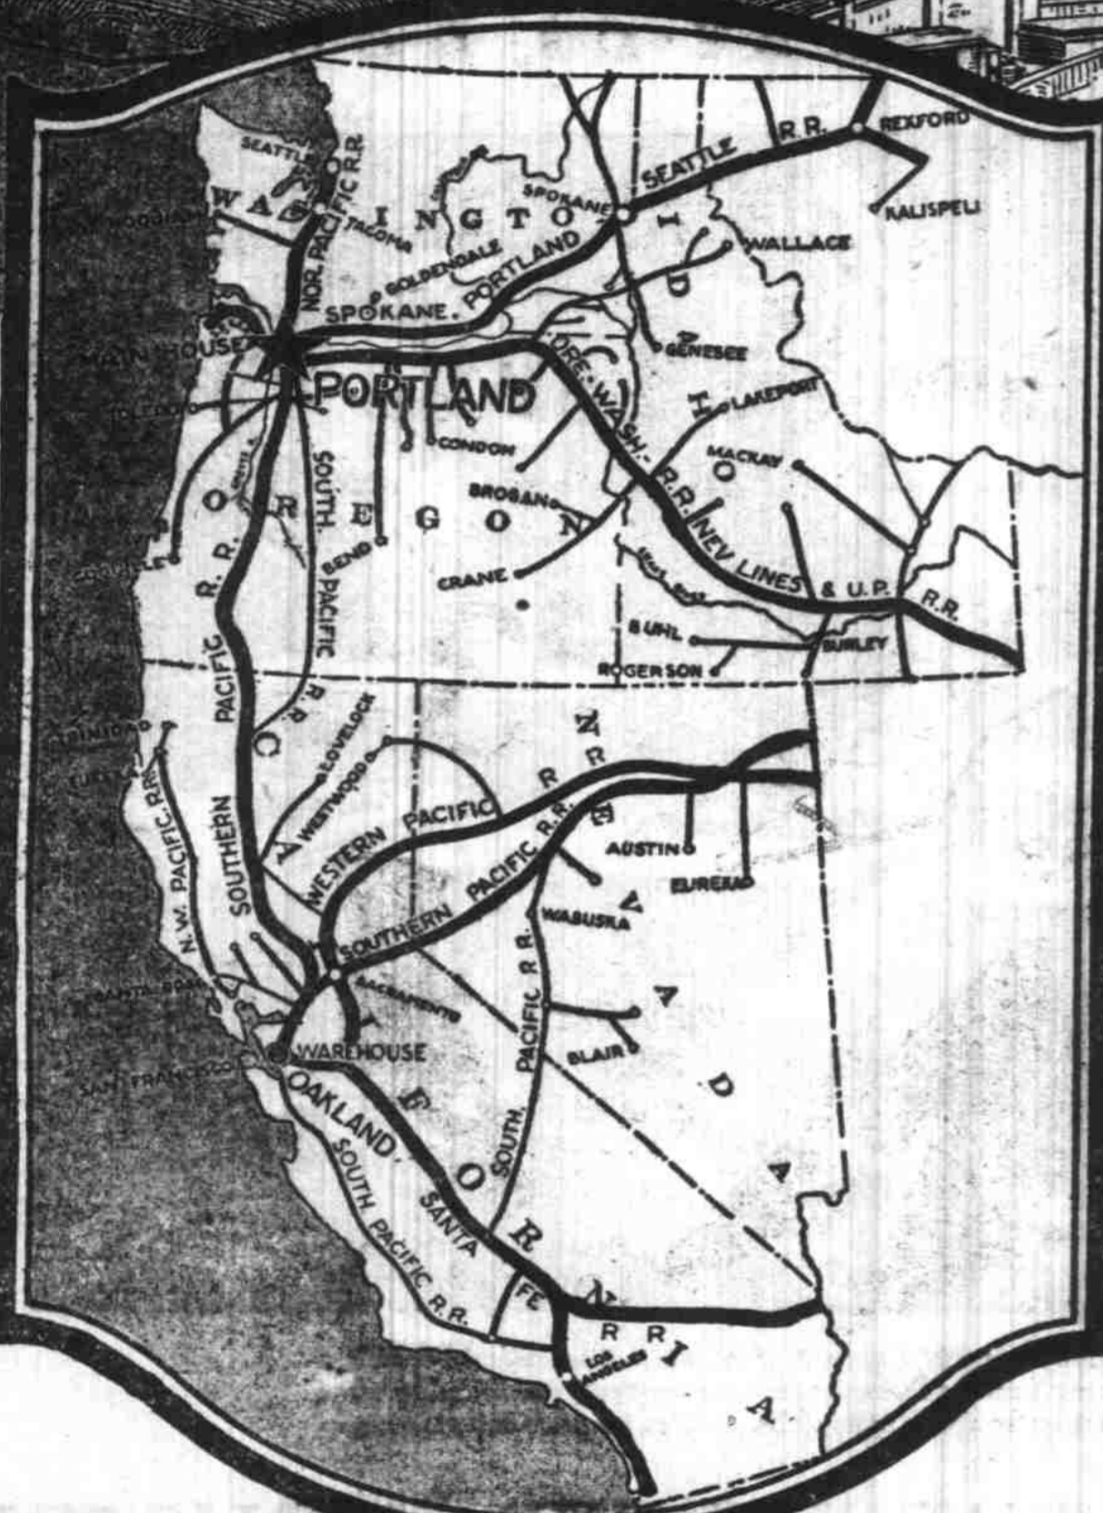

Montgomery Ward & Co.

When in
Portland
Visit Us
at
27th & Vaughn
Streets

New Complete Pacific Coast House of *Montgomery Ward & Co.* Now at your Service

HERE is great news for the people of the Pacific Coast! In the past Montgomery Ward & Co. has carried only a limited line of goods at Portland. Your confidence in The Original Mail Order House, expressed in thousands of orders, has caused us to build at Portland a Main House, — we have just opened our new, complete Portland store, the largest building on the Pacific Coast! The new Portland store means *greater* service, quicker delivery and even more worthwhile savings on almost everything for your home, workshop or farm.

WE have brought this great mail order house 2,200 miles closer to you. Look at the map and see how Portland is located in reference to railroad and shipping facilities—the center of five great trunk lines, numerous electric lines, and is a shipping point for ocean transportation!

in Sending Your Orders Here

THE new Portland Montgomery Ward & Co. store brings the markets of the world to your very door. It means shorter hauls and a big saving.

Freight shipments from Portland reach any part of Oregon or Washington in from one to three days. Idaho shipments are completed in from two to six days; California, three to seven days; and Nevada, seven to ten days. Express shipments from Portland reach any part of Oregon or Washington in one to two days. Idaho shipments take two to three days; California, two to four days; and Nevada, three to five days. Parcel post shipments require about the same length of time as express shipments.