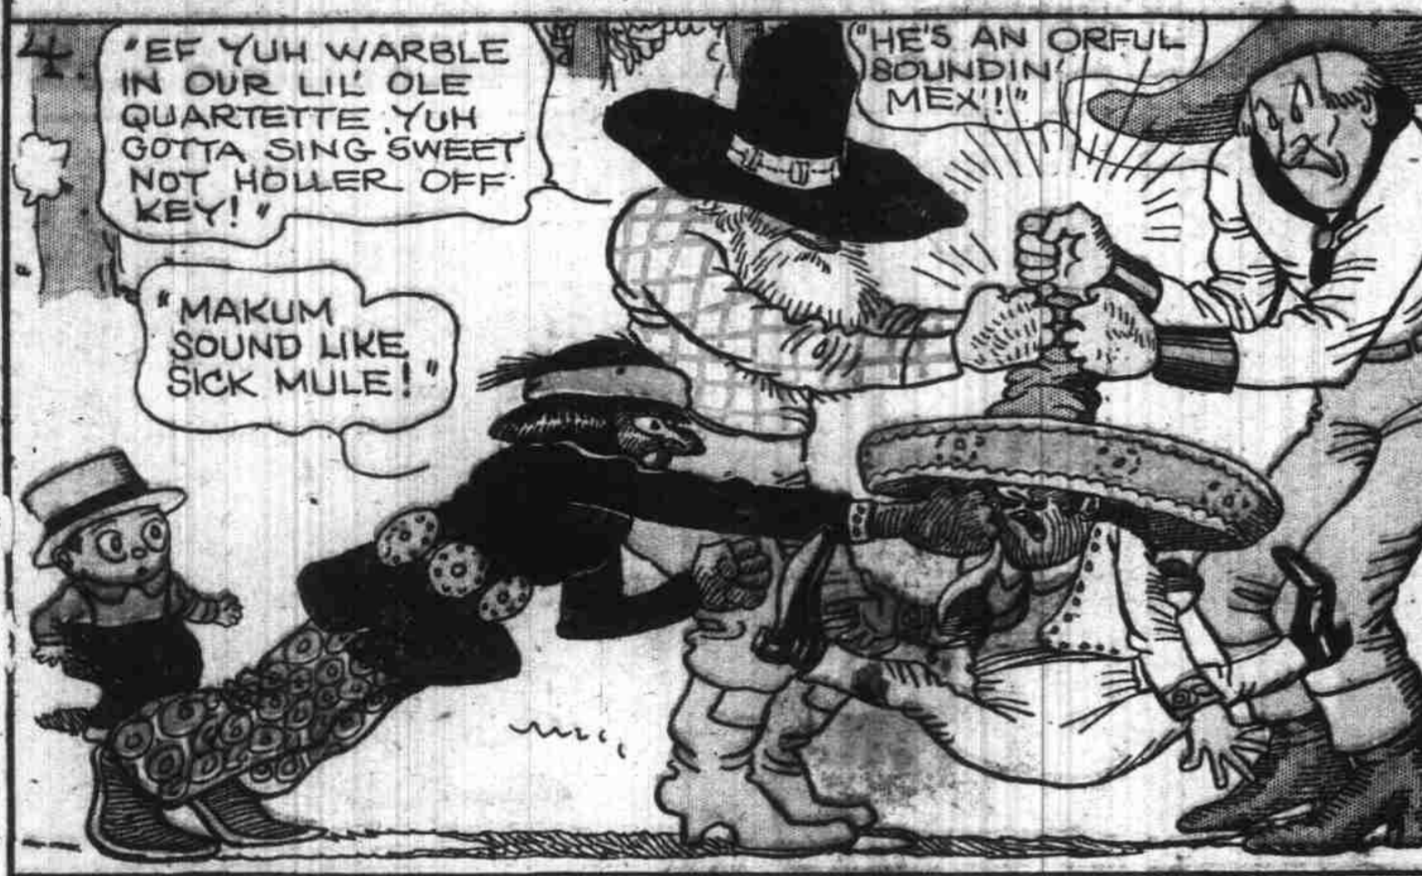

August 1, 1920

Copyright, 1920, by International Feature Service, Inc. Great Britain Rights Reserved - Registered U. S. Patent Office.

Little Jimmy

1. "JIMMY, THERE'S A FINE DEER! RUN BACK TO THE LODGE AND BRING MY PISTOL, HURRY! I'LL KEEP MY EYE ON HIM!"

2. "DEER MEAT FOR DINNER! DEER MEAT FOR DINNER! OOH GOODIE!!"

3. "HOW DEAR, TO MY HEART, ARE THE SCENES OF MY CHILDHOOD."

SOUR ONE

4. "EF YUH WARBLE IN OUR LIL' OLE QUARTETTE YUH GOTTA SING SWEET NOT HOLLER OFF KEY!"