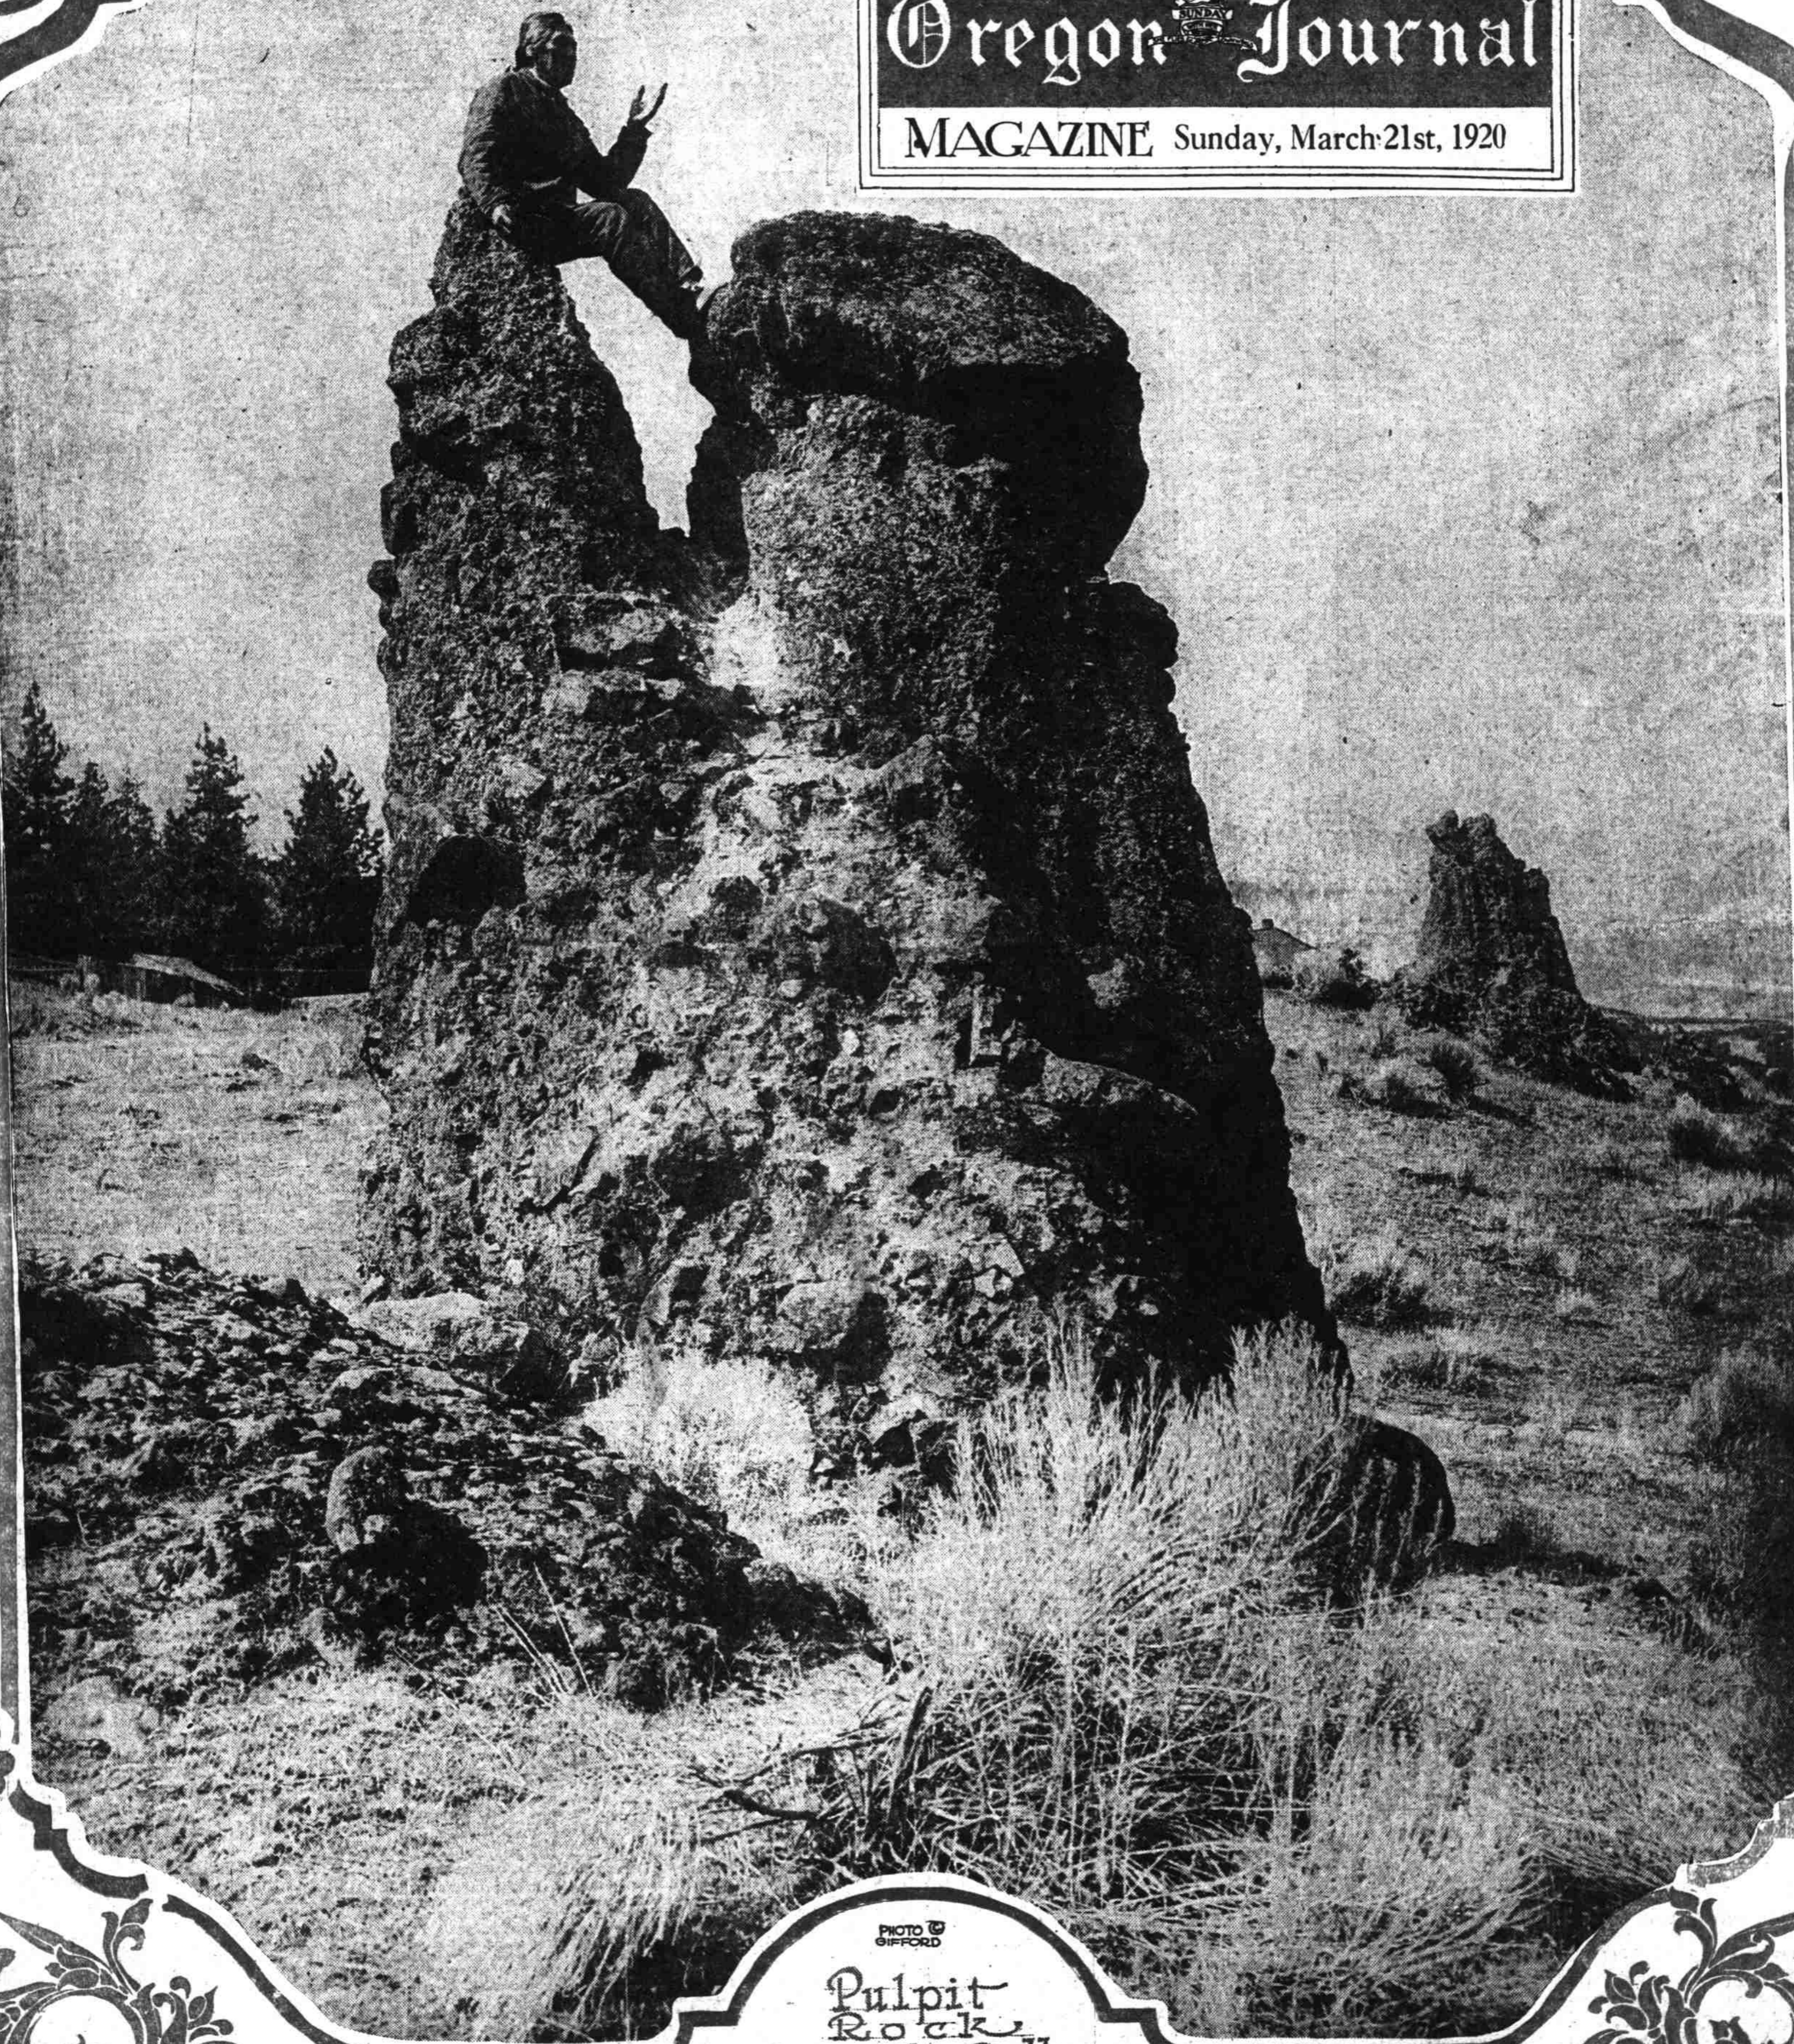

Oregon Journal

MAGAZINE Sunday, March 21st, 1920

PHOTO BY GIFFORD

Pulpit Rock
Near The Dalles