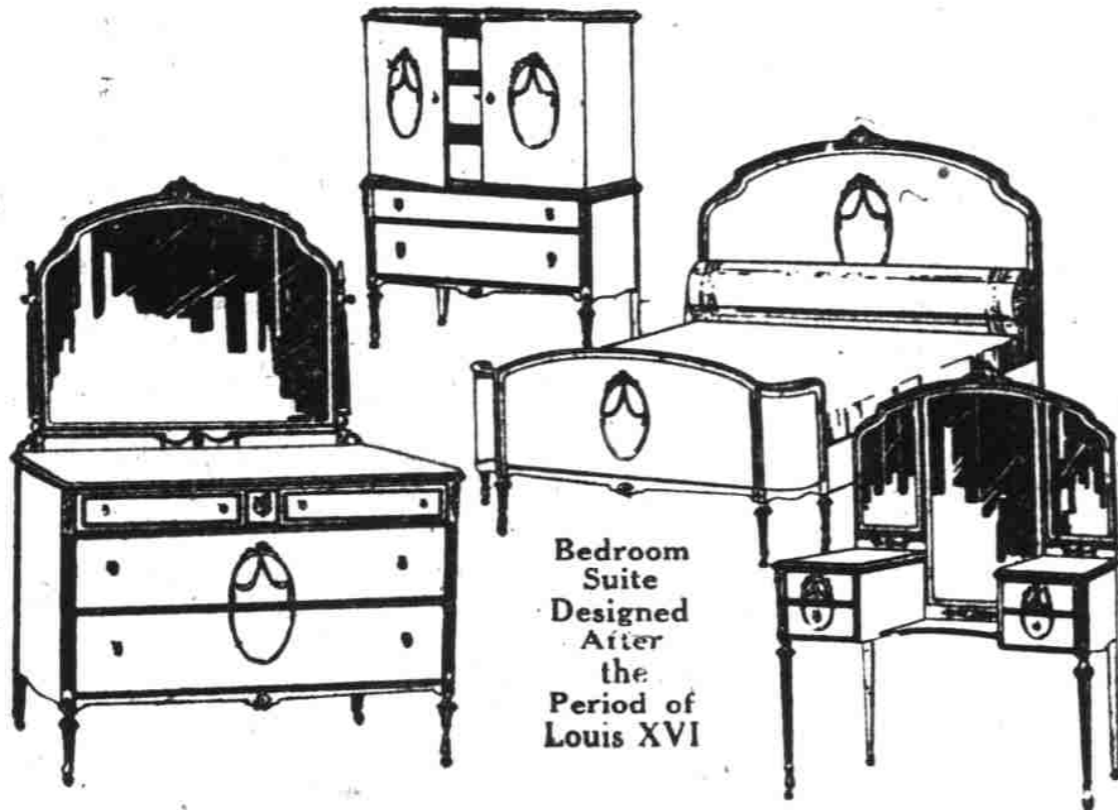

SAVINGS RANGE FROM 15% TO 30%

Queen Anne Period Bedroom Suite of Great Elegance

- \$446.00** Four-piece American Walnut Bedroom Suite consisting of full-size Bed, large mirrored Dresser, Chiffonier and Vanity Dressing Table. Wonderfully well made—a suite that will give you pleasure in its service for long years. Reduced this week to **\$356**
- \$403.00** Ivory Period Suite of four pieces. Bed, Dresser, Chiffonier and Dressing Table—suitable for large room. This week the price is **\$329**
- \$500.00** Ivory Enamelled Period Suite of the Louis XVI design. Four pieces. Reduced this week to **\$395**
- \$231.00** Four-piece Ivory Period Suite consisting of Bed, Dresser, Chiffonier and Dressing Table. Reduced this week to **\$179.25**
- Four-piece Ivory Period Suite of the Adam design—an exceptional value at **\$137**

CHOOSE THIS WEEK AT SPECIAL PRICE REDUCTIONS

Bedroom Suite Designed After the Period of Louis XVI

- \$477.00** Walnut Louis XVI Bedroom Suite consisting of Dresser, Chiffonier, Vanity Dressing Table and Bowfoot Bed. A beautiful and useful example of one of the most favored period designs. Reduced this week to **\$389**