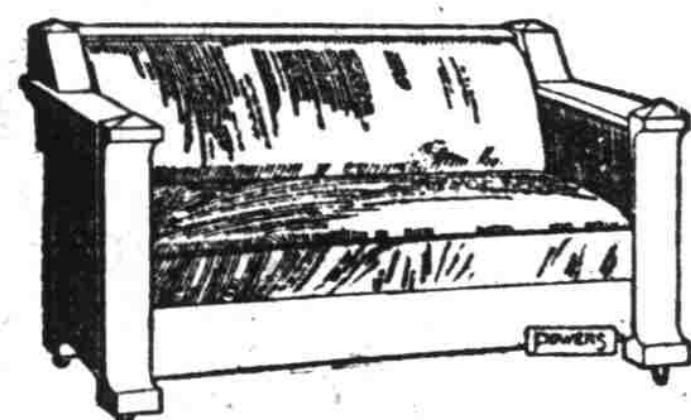

Arts and Crafts Bed-Davenport $72.50

Instead of the Regular $89.75