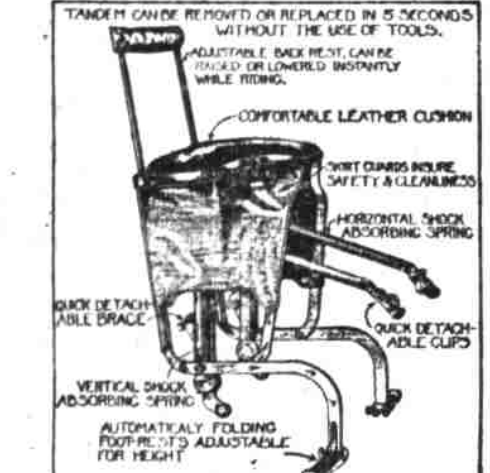

AUTOMOBILES-ACCESSORIES 44 (Continued)

Good Used Cars IN FIRST CLASS MECHANICAL CONDITION. 7 pass. Stoddard Dayton. Thomas 1913 Buick...

Rebuilt Winton Sixes carry the same guarantee as the new ones. A GUARANTEED REBUILT CAR.

In purchasing a Winton Six which has been overhauled and repainted, you secure a beautiful, comfortable and substantial car at an exceedingly moderate price.

The Winton Motor Car Co. Factory Branch 23d and 12th Sts. Portland, Or.

Studebaker Delivery $450 1913, 20 h. p., covered body, delivery, thoroughly overhauled and repainted...

Howard Auto Co. BUICK DISTRIBUTORS 14th and Davis Sts.

GET your auto painted and your trimmings nickel-plated at the Portland Plating & Auto Paint Co.

LAUNCHES AND BOATS 64 WANTED: Motorboat, large row boat, or motor, name length, brenth, if motor horsepower and price...

MOTORCYCLES - BICYCLES 55 New Stall Dream Tandem No. 1

THE MOST COMFORTABLE AND UP-TO-DATE tandem made. An unique system of spring suspension is responsible for the shockless ride...

Weller-Smith Co. Spalding Building Northwest Distributors