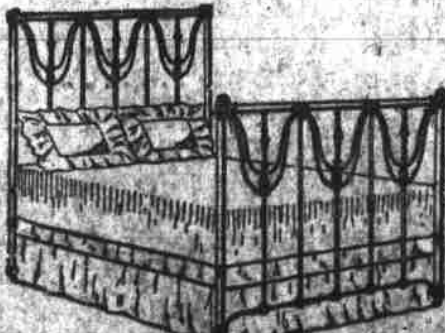

IRON BED—Full size, assorted colors, 1 1/2-inch posts. Regular $9.00, for $4.55