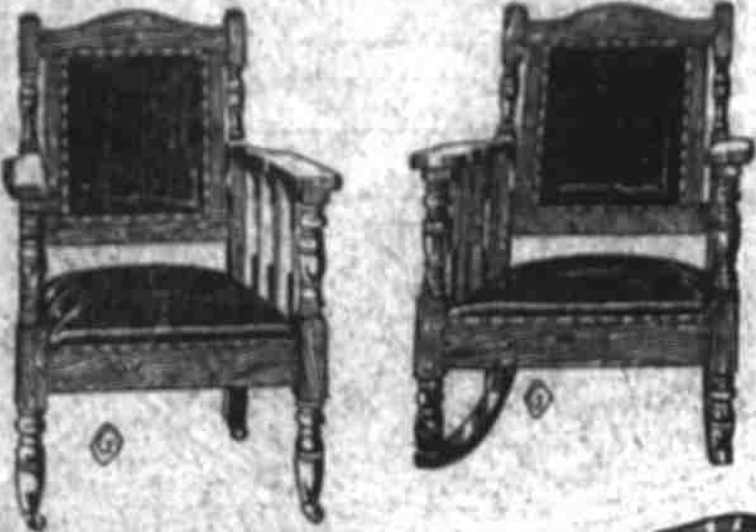

THREE-PIECE PARLOR SET—Spanish leather, solid oak. Regular $119.95, for $84.95

$17.85

Electric Domes
Regular $25 Domes for $18.75
Regular $30 Domes for $21.35
Regular $20 Domes for $11.50
Regular $16 Domes for $ 8.85
Regular $10 Domes for $ 5.50

Oak Foot Stools
Upholstered in Spanish leather, solid oak. Regular price $2.75, reduced to $1.45

Couch Covers
With or without fringe. Oriental patterns. Large assortment: Regular $3.25 reduced to $1.85. Regular $4.00 reduced to $2.35