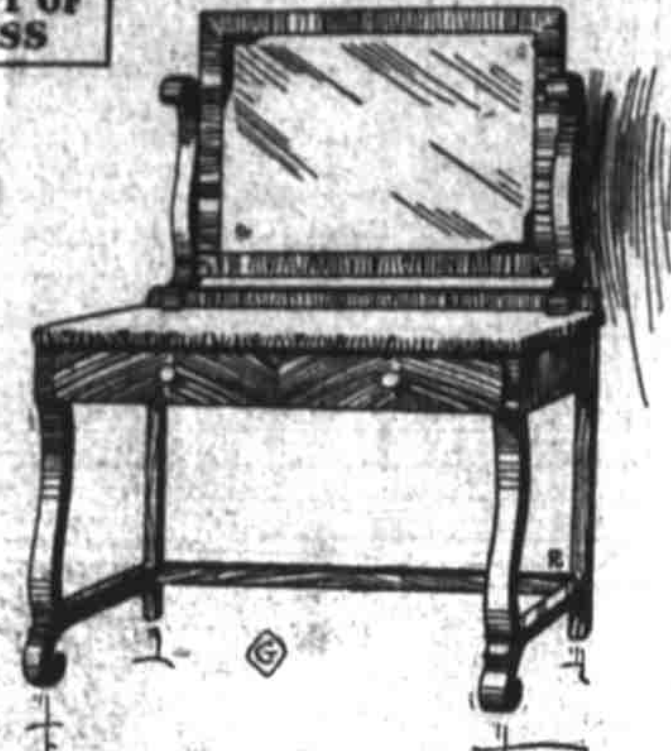

Dressing Tables

In either oak or Circasian walnut. Colonial design. French bevel plate mirror. Two drawers. Reg. $30 oak table $17.35. Regular $25.00 walnut table $14.00

GEVURTZ IS GOING OUT OF BUSINESS