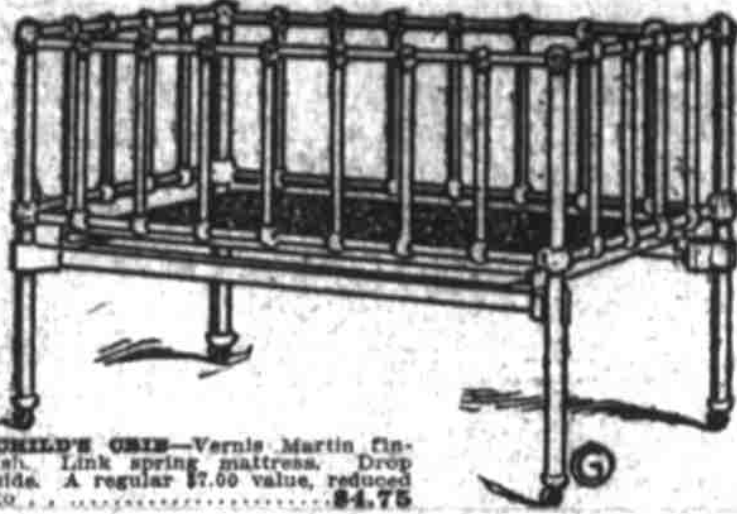

Princess Dresser