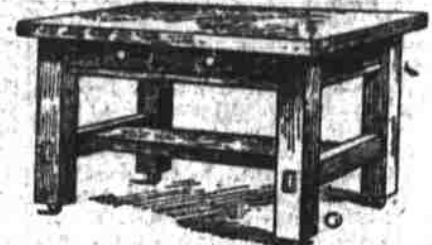

OAK LIBRARY TABLE—In 30x48 ins. Four 4-inch legs. Under shelf. Three finishes. Reg. $27.50, for $14.65