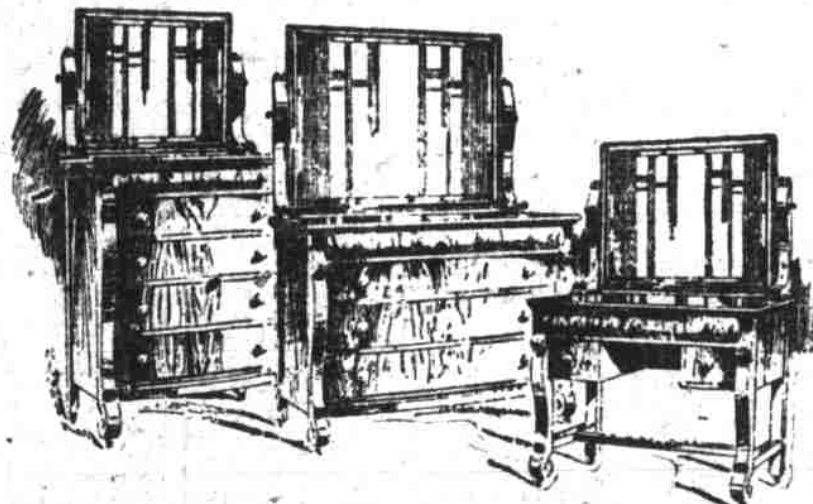

### This Dining Room Suit Consisting of 6-Foot Extension Table and Six Chairs, Extra Special

**\$10.45**

This suit is exactly as illustrated. Table extends to seat 10 people. Chairs of attractive pattern with bolted arms. Best golden finish.

### A Full Carload Shipment of Linoleum

has just been unpacked and placed in stock and shows a splendid variety of new patterns, as well as complete lines of the old established designs so well known and always in demand--

### A Beautiful \$300 Colonial Bedroom Suit of Solid Mahogany, Featured Specially This Week

**\$219.50**

Only One of the Many Complete Suits of High Character Which We Display

Every bit of wood used in construction, even the drawer bottoms, are of finest solid mahogany. It is a suit that combines first-class workmanship with effectiveness of design. Dresser is 54 inches wide with 30x40 French plate mirror. Chiffonier and Dressing Table, each 40 inches wide, with plate mirrors of corresponding size.