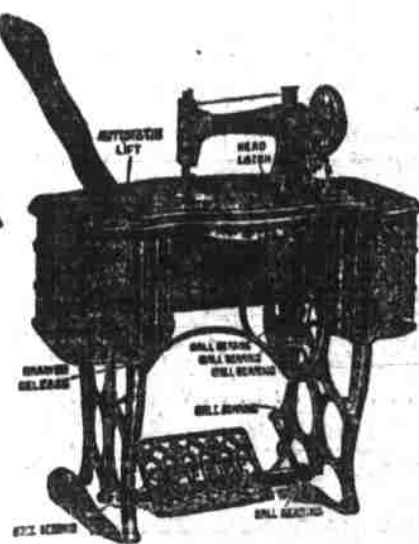

**\$3.50 High Back Rocker**

Made of hardwood, finished golden. Designed for comfort and practical service. Special. **\$1.79**

**This Attractive Style**

with panel back and wood seat, with turned legs and arm supports, finished golden quartered effect--special sale at **\$1.99**

**Well Worth \$7.00**

Solid quartered Oak Rocker, best construction and finish, very attractively designed--Special **\$4.15**

Terms **\$1 Wk.** Come and See the **30 Days' Daily Demonstration** Free Trial

Regular **\$25.00 Value**  
All quartered oak, full swell front, scroll mirror standards, heavy plate mirror **\$17.80**

Regular **\$19.00 Value**  
Solid Oak Dresser, with four drawers, wood knobs, panel ends and French plate mirror **\$13.85**