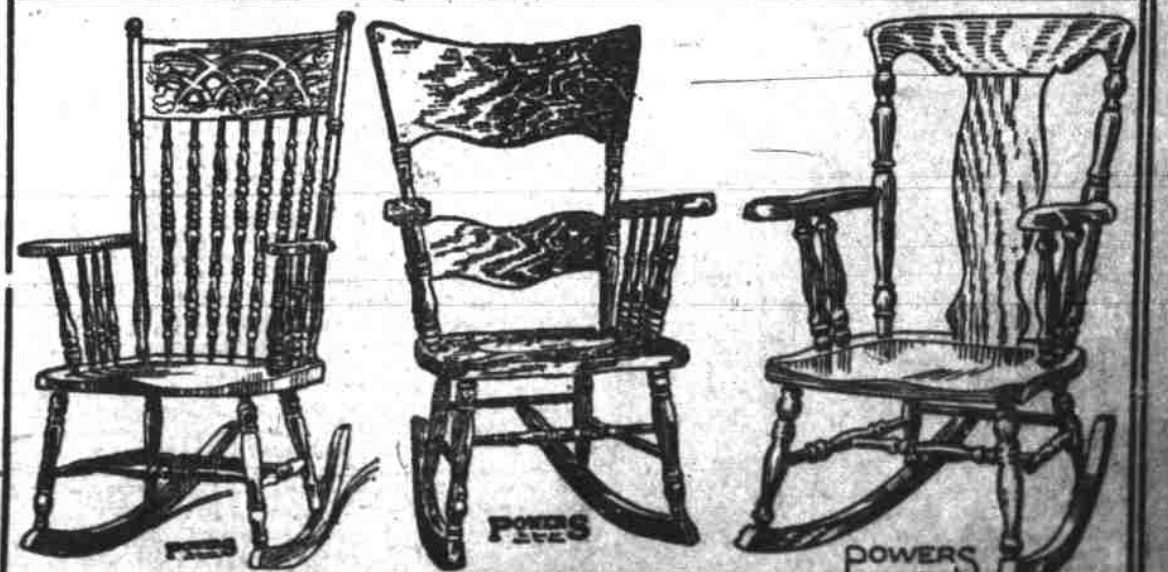

### Leg Couch, Built of Coil Springs, Covered With Heavy Green Denim

**\$4.49**

Is 6 feet long and 30 inches wide. Has soft top of coil spring construction, and is strongly covered with heavy grade of green denim.