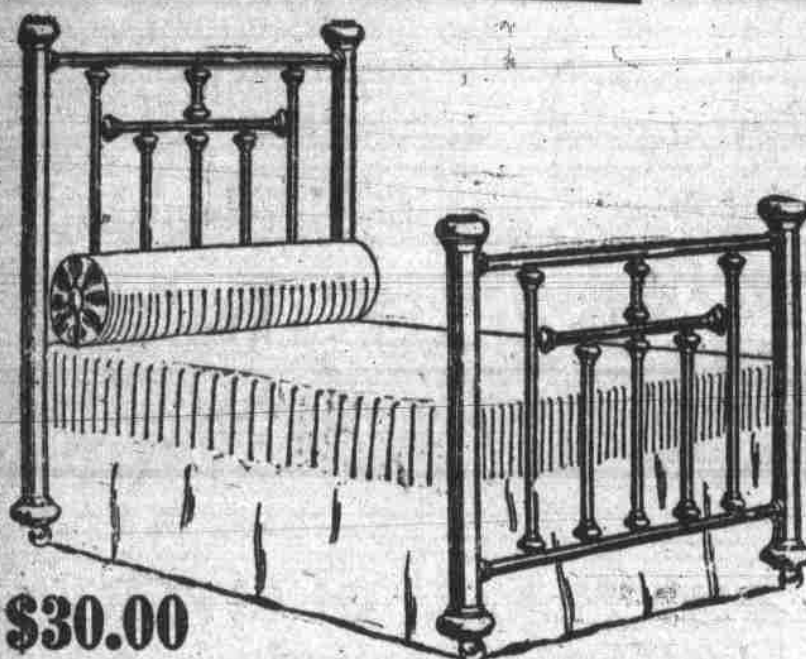

$30.00
Simmons Massive All-Brass Bed Now at Only $17.65

With 2-inch posts and 1-inch pillars, satin finish. A bed of very attractive pattern—a bed of quality. Exceptional value—reduced from $30.

$17.95 Reduced from $27.50