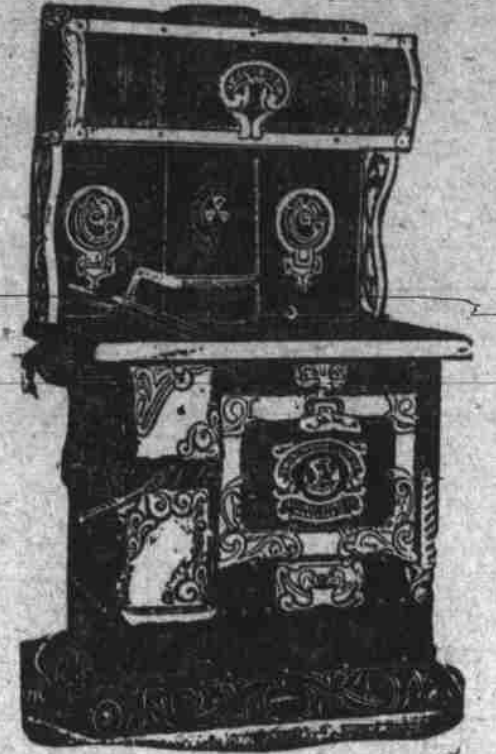

The Eclipse Steel Range
Dissolves All Range Trouble

Every Eclipse owner is a satisfied customer of Gevurtz & Sons. The Eclipse saves you money from the start. It is constructed of the best materials, will last a generation. Saves fuel. A dependable baker, a splendid cooker.

$40 to $75
Pay $1.00 a Week