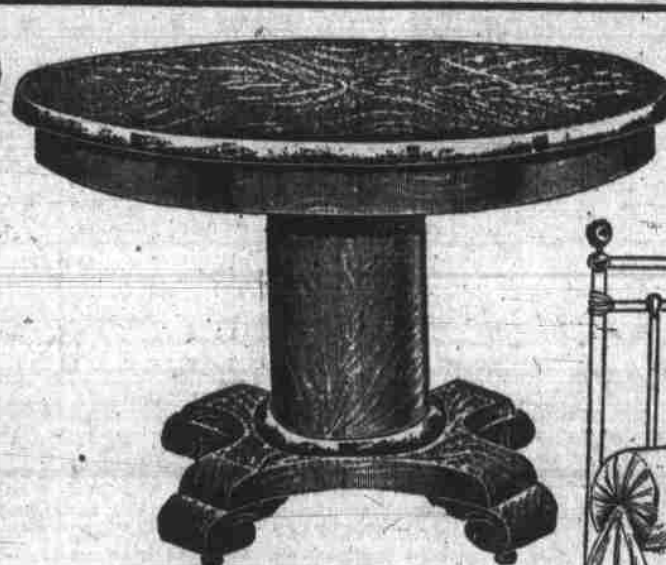

$22.85 Reduced from $35.00