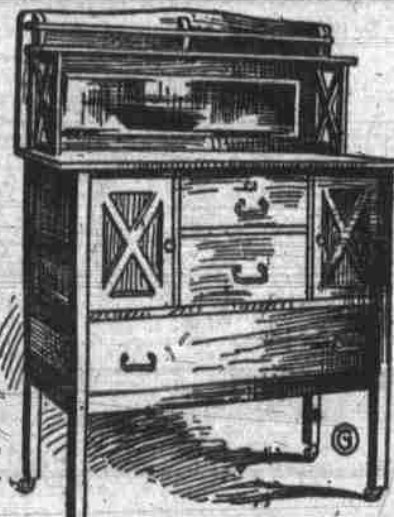

$17.95 Reduced from $27.50