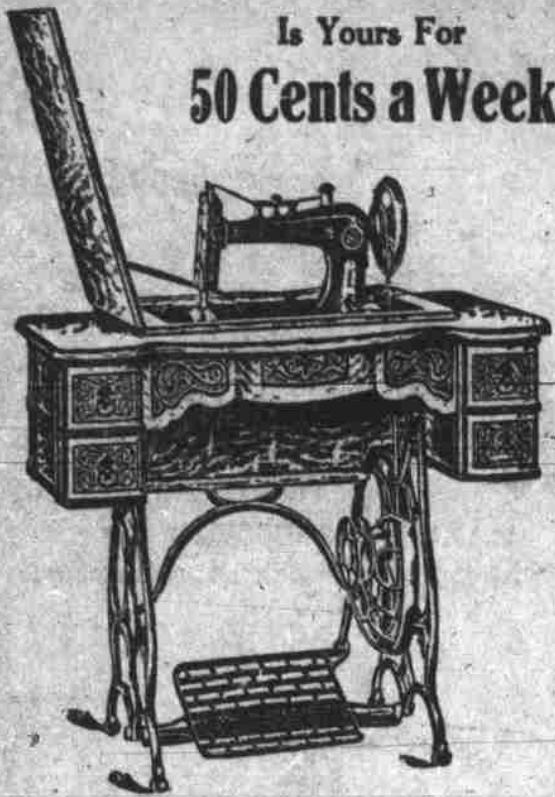

GEVURTZ

GEVURTZ

GEVURTZ

GEVURTZ

GEVURTZ

GEVURTZ

GEVURTZ

Gevurtz & Sons' February Furniture Clearance Sale

Is In a Class Entirely by Itself!

The Handsome, Silent and Easy Running
Gevurtz' Special Sewing Machine

Is Yours For
50 Cents a Week

The Standard Machine at
$25

One Dollar Delivers One to Your Home—Fifty Cents a Week Pays for It—No Interest

The "Gevurtz Special" is guaranteed to give absolute satisfaction. Has latest attachments, ball-bearing, high arm. Top of quartered oak, four drawers.

It stands alone, absolutely unmatched in the history of furniture sales in Portland. We would not make this strong statement unless we were able to back it up with genuine price reductions. Come, see for yourself the display, the reductions of from 25 per cent to 40 per cent. Then compare the prices with others'. Four floors full of splendid furniture at prices that make this a homefurnishing opportunity that comes but seldom.

Solid Oak Table and Six Solid Oak Chairs

Pay $1 a Week

$22.50

Pay $1 a Week

Almost the price of the table alone! Here is a Dining Room Set—a beautiful 6-foot Solid Oak Extension Dining Room Table (slightly different from illustration) that ordinarily alone sells for $18. The Chairs are solidly made of genuine oak, and sell alone for $2.75. Regular price of the Set $34.50—Now $22.50.

If You Are Not Cooking on an
Eclipse Steel Range
You Don't Know What Cooking Satisfaction Is