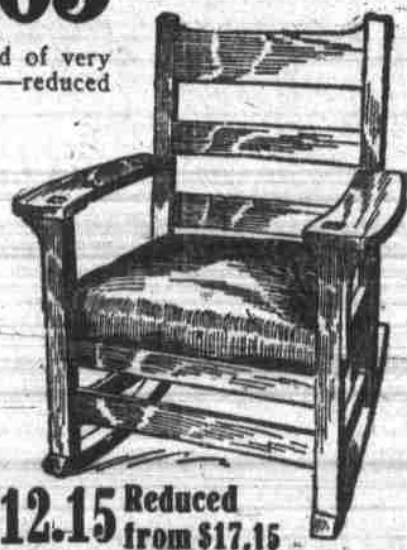

$12.15 Reduced from $17.15

GENUINE QUARTERSAWED OAK LILSEBAY ROCKER with removable automobile spring seat covered in BEST QUALITY GENUINE LEATHER. A magnificent Handcraft Rocker. No better made or finished furniture is made in the world.