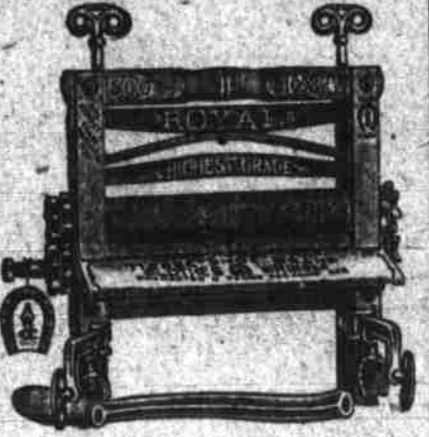

Our Great First Semi-Annual Sale of Notions and Dressmakers' Supplies in Full Force Again Tomorrow—A Big List of Reductions See Humane Society's $1000 Ambulance, Main Aisle—Official Ticket Booth Equestrian Entertainment, Kramer's Riding School, Mar. 2

Extra! 10c Sanitary Silk Hair Nets, Only 8 for 25c
First Floor, New Bldg.

IT'S tomorrow's special extraordinary from our Semi-Annual sale of Notions and Dressmakers' Supplies. Fine imported double strand Silk Hair Nets, put up in sanitary sealed tubes. Kind sold everywhere at 10c each. Tomorrow 8 for 25c only, in lots of eight, at this special price....

On Basement Bargain Square Serim Curtains 39c
Printed Serim
Basement, New Bldg.

WE TOOK a big jobber had of these Printed Serim Curtains. Just the airy curtains you want to replace the heavier winter drapes. All sorts of pretty patterns in brown and white, salmon and white and plain blue, red and green. Made 2 1/2 yards long and 40 inches wide. Can be matched into pairs. Worth $1.25 to $2.00 a pair. Each..... 39c

Our Great Annual Spring Sale Home Needs!

Huge Stocks of Graniteware, Tinware, Kitchen Supplies, Laundry Needs, Woodenware, Etc.

IT IS almost unnecessary to tell Portland housewives the splendid import of this Meier & Frank Annual Spring Sale of Home Needs, for the whole city has learned to know it as the yearly opportunity when all our high-grade, dependable House Wares may be bought at a matchless reduction from the low regular price. Practically the entire stocks in our big Basement Housefurnishing Store at "cut" prices. Every need for the coming season should be supplied at the specially low prices at which we are offering indispensable articles for household needs.

The Graniteware In the Tinware Kitchen Supplies Laundry Needs Woodenware, Etc.